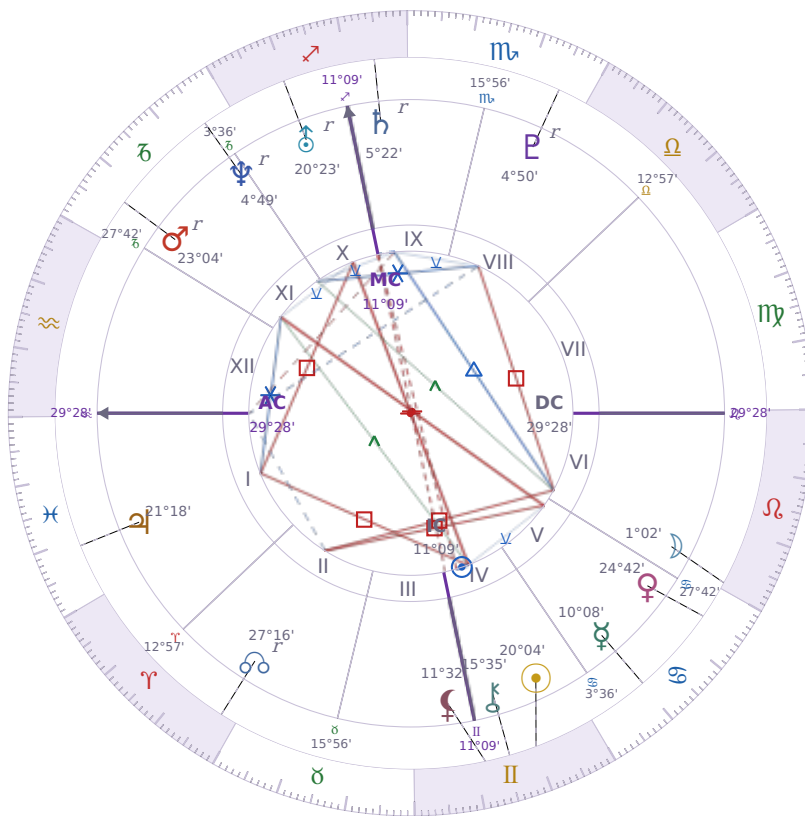

## BIRTHDAY YEAR CHART

### Shia LaBeouf

American actor (born 1986)

♊ Gemini June 11, 1986 00:14 Los Angeles

**10 June 1826 · 14:33 (22:26 UTC) · Los Angeles**

Solar ASC ♊ Gemini · MC ♒ Aquarius

#### NATAL PLANETS

☉ Sun	in	♊	Gemini	20°04'
☾ Moon	in	♌	Leo	1°02'
☿ Mercury	in	♋	Cancer	10°08'
♀ Venus	in	♋	Cancer	24°42'
♂ Mars	in	♑	Capricorn	23°04'
♃ Jupiter	in	♓	Pisces	21°18'
♄ Saturn	in	♏	Sagittarius	5°22'

## KEY TRANSITS BY QUARTER

Q1 · Jan-Mar

Q2 · Apr-Jun

Q3 · Jul-Sep

Q4 · Oct-Dec