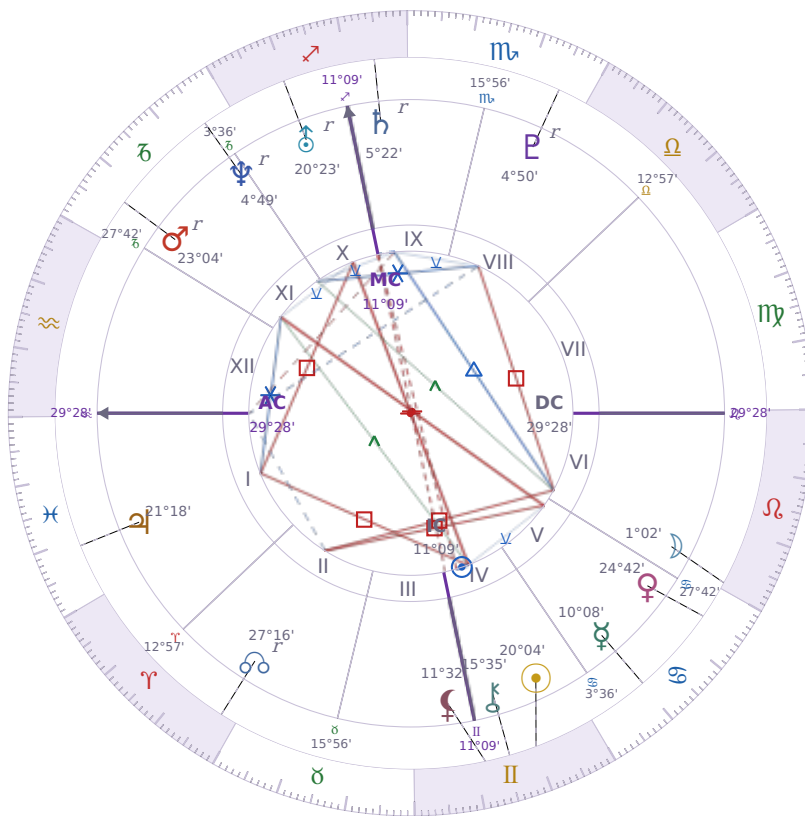

BIRTHDAY YEAR CHART

Shia LaBeouf

American actor (born 1986)

♊ Gemini June 11, 1986 00:14 Los Angeles

10 June 1831 · 14:33 (22:26 UTC) · Los Angeles

Solar ASC ♊ Gemini · MC ♒ Aquarius

NATAL PLANETS

☉ Sun	in	♊	Gemini	20°04'
☾ Moon	in	♌	Leo	1°02'
☿ Mercury	in	♋	Cancer	10°08'
♀ Venus	in	♋	Cancer	24°42'
♂ Mars	in	♑	Capricorn	23°04'
♃ Jupiter	in	♓	Pisces	21°18'
♄ Saturn	in	♏	Sagittarius	5°22'

BIRTHDAY YEAR CHART PLANETS

♅ Uranus	in	♐ Sagittarius	20°23'
♆ Neptune	in	♑ Capricorn	4°49'
♇ Pluto	in	♏ Scorpio	4°50'
♄ Chiron	in	♊ Gemini	15°35'
♁ North Node	in	♈ Aries	27°16'
♁ Lilith	in	♊ Gemini	11°32'

Solar H10 ♒ Aquarius → natal H12 — Inner Life & Solitude

The Solar Tenth House withdraws into your **natal Twelfth House**, turning **career energy inward toward preparation, behind-the-scenes work, and the resolution of what has been left incomplete**. Public recognition may feel elusive or less important than usual — this is not failure but timing. The professional work done in solitude, the skills quietly sharpened, and the inner obstacles honestly faced this year lay the groundwork for a more visible and powerful career cycle ahead.

KEY TRANSITS BY QUARTER

Q1 · Jan-Mar

Q2 · Apr-Jun

Q3 · Jul-Sep

Q4 · Oct-Dec