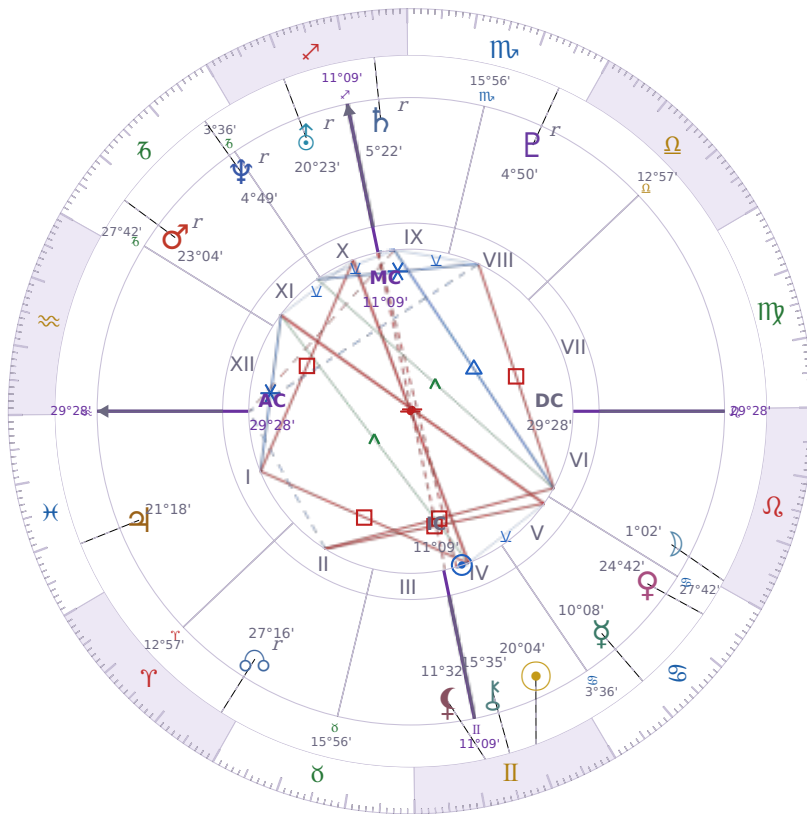

**BIRTHDAY YEAR CHART**

## Shia LaBeouf

American actor (born 1986)

♊ Gemini June 11, 1986 00:14 Los Angeles

**10 June 1843 · 14:33 (22:26 UTC) · Los Angeles**

Solar ASC ♊ Gemini · MC ♒ Aquarius

**NATAL PLANETS**

☉ Sun	in	♊	Gemini	20°04'
☾ Moon	in	♌	Leo	1°02'
☿ Mercury	in	♋	Cancer	10°08'
♀ Venus	in	♋	Cancer	24°42'
♂ Mars	in	♑	Capricorn	23°04'
♃ Jupiter	in	♓	Pisces	21°18'
♄ Saturn	in	♐	Sagittarius	5°22'

**BIRTHDAY YEAR CHART PLANETS**

☉ Sun	in	♊	Gemini	20°04'
☾ Moon	in	♌	Leo	1°02'
☿ Mercury	in	♋	Cancer	10°08'
♀ Venus	in	♋	Cancer	24°42'
♂ Mars	in	♑	Capricorn	23°04'
♃ Jupiter	in	♓	Pisces	21°18'
♄ Saturn	in	♐	Sagittarius	5°22'

## KEY TRANSITS BY QUARTER

Q1 · Jan-Mar

Q2 · Apr-Jun

Q3 · Jul-Sep

Q4 · Oct-Dec