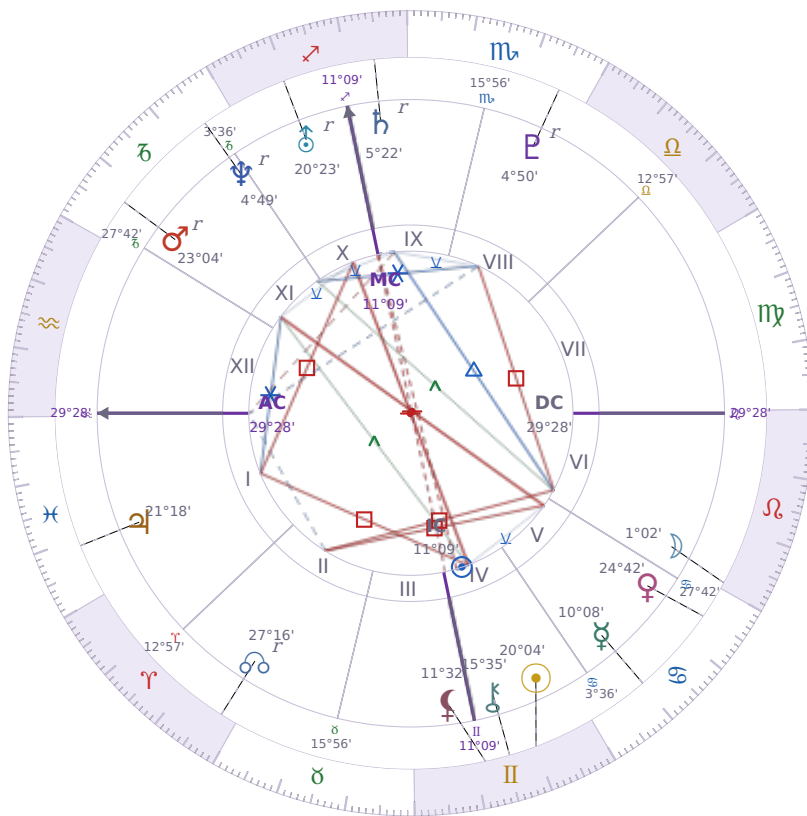

BIRTHDAY YEAR CHART

Shia LaBeouf

American actor (born 1986)

♊ Gemini June 11, 1986 00:14 Los Angeles

10 June 1869 · 14:33 (22:26 UTC) · Los Angeles

Solar ASC ♊ Gemini · MC ♒ Aquarius

NATAL PLANETS

☉ Sun	in	♊	Gemini	20°04'
☾ Moon	in	♌	Leo	1°02'
☿ Mercury	in	♋	Cancer	10°08'
♀ Venus	in	♋	Cancer	24°42'
♂ Mars	in	♑	Capricorn	23°04'
♃ Jupiter	in	♓	Pisces	21°18'
♄ Saturn	in	♐	Sagittarius	5°22'

BIRTHDAY YEAR CHART PLANETS

♅ Uranus	in	♐ Sagittarius	20°23'
♆ Neptune	in	♑ Capricorn	4°49'
♇ Pluto	in	♏ Scorpio	4°50'
♄ Chiron	in	♊ Gemini	15°35'
♁ North Node	in	♈ Aries	27°16'
♁ Lilith	in	♊ Gemini	11°32'

Solar H10 ♒ Aquarius → natal H12 — Inner Life & Solitude

The Solar Tenth House withdraws into your **natal Twelfth House**, turning **career energy inward toward preparation, behind-the-scenes work, and the resolution of what has been left incomplete**. Public recognition may feel elusive or less important than usual — this is not failure but timing. The professional work done in solitude, the skills quietly sharpened, and the inner obstacles honestly faced this year lay the groundwork for a more visible and powerful career cycle ahead.

KEY TRANSITS BY QUARTER

Q1 · Jan-Mar

Q2 · Apr-Jun

Q3 · Jul-Sep

Q4 · Oct-Dec