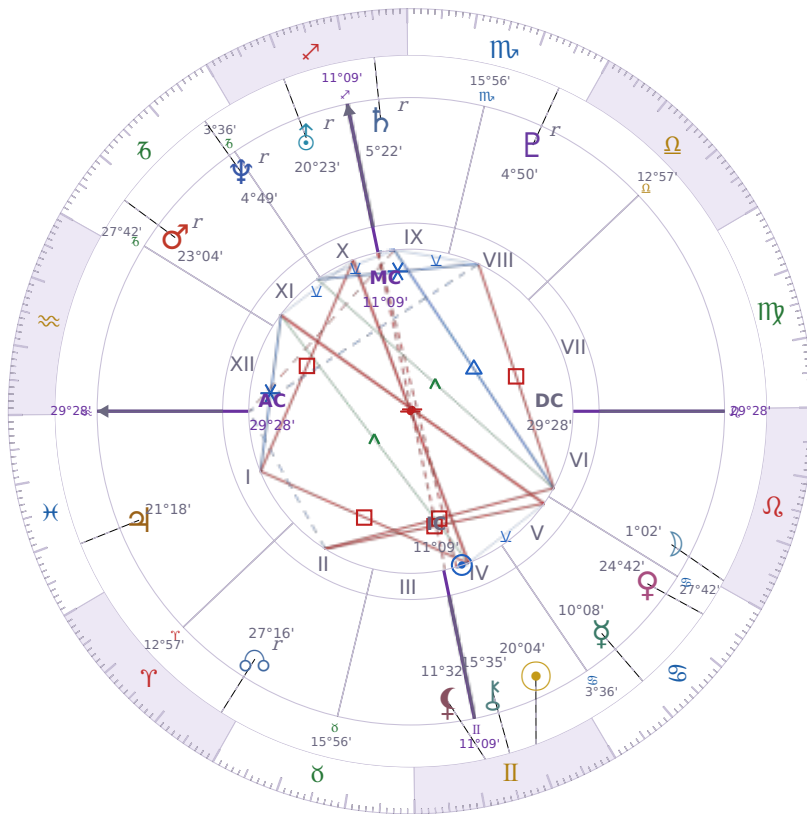

**BIRTHDAY YEAR CHART**

## Shia LaBeouf

American actor (born 1986)

♊ Gemini June 11, 1986 00:14 Los Angeles

**10 June 1878 · 14:33 (22:26 UTC) · Los Angeles**

Solar ASC ♊ Gemini · MC ♒ Aquarius

**NATAL PLANETS**

☉ Sun	in	♊	Gemini	20°04'
☾ Moon	in	♌	Leo	1°02'
☿ Mercury	in	♋	Cancer	10°08'
♀ Venus	in	♋	Cancer	24°42'
♂ Mars	in	♑	Capricorn	23°04'
♃ Jupiter	in	♓	Pisces	21°18'
♄ Saturn	in	♐	Sagittarius	5°22'

**BIRTHDAY YEAR CHART PLANETS**

♅ Uranus	in	♐ Sagittarius	20°23'
♆ Neptune	in	♑ Capricorn	4°49'
♇ Pluto	in	♏ Scorpio	4°50'
♄ Chiron	in	♊ Gemini	15°35'
♁ North Node	in	♈ Aries	27°16'
♁ Lilith	in	♊ Gemini	11°32'

## KEY TRANSITS BY QUARTER

Q1 · Jan-Mar

Q2 · Apr-Jun

Q3 · Jul-Sep

Q4 · Oct-Dec