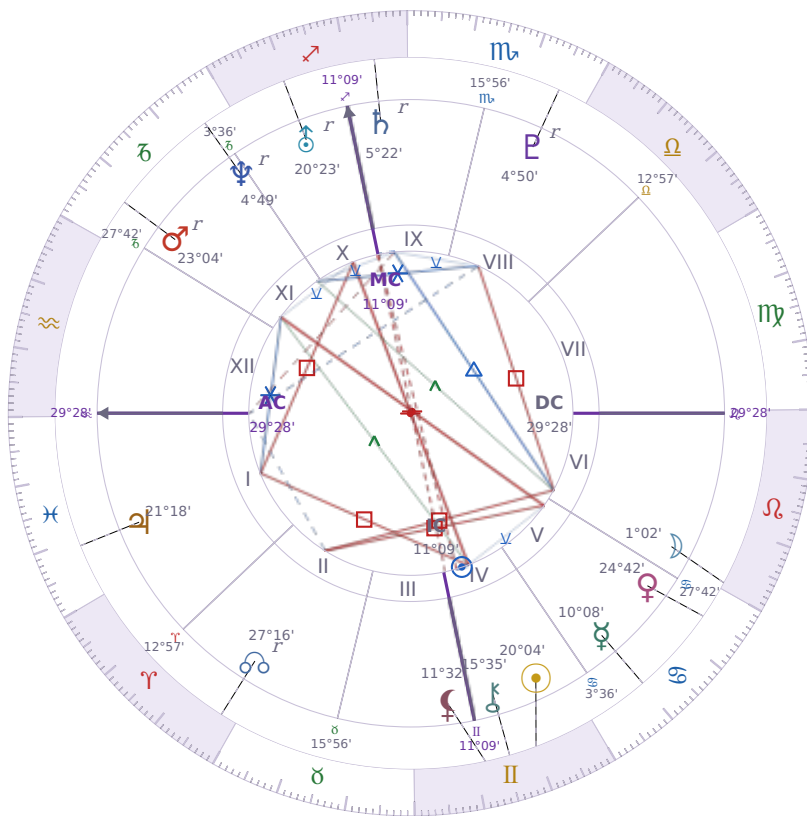

BIRTHDAY YEAR CHART

Shia LaBeouf

American actor (born 1986)

♊ Gemini June 11, 1986 00:14 Los Angeles

10 June 1890 · 14:03 (22:03 UTC) · Los Angeles

Solar ASC ♊ Gemini · MC ♒ Aquarius

NATAL PLANETS

☉ Sun	in	♊	Gemini	20°04'
☾ Moon	in	♌	Leo	1°02'
☿ Mercury	in	♋	Cancer	10°08'
♀ Venus	in	♋	Cancer	24°42'
♂ Mars	in	♑	Capricorn	23°04'
♃ Jupiter	in	♓	Pisces	21°18'
♄ Saturn	in	♐	Sagittarius	5°22'

BIRTHDAY YEAR CHART PLANETS

♅ Uranus	in	♐ Sagittarius	20°23'
♆ Neptune	in	♑ Capricorn	4°49'
♇ Pluto	in	♏ Scorpio	4°50'
♄ Chiron	in	♊ Gemini	15°35'
♁ North Node	in	♈ Aries	27°16'
♁ Lilith	in	♊ Gemini	11°32'

Solar H10 ♒ Aquarius → natal H12 — Inner Life & Solitude

The Solar Tenth House withdraws into your **natal Twelfth House**, turning **career energy inward toward preparation, behind-the-scenes work, and the resolution of what has been left incomplete**. Public recognition may feel elusive or less important than usual — this is not failure but timing. The professional work done in solitude, the skills quietly sharpened, and the inner obstacles honestly faced this year lay the groundwork for a more visible and powerful career cycle ahead.

KEY TRANSITS BY QUARTER

Q1 · Jan-Mar

Q2 · Apr-Jun

Q3 · Jul-Sep

Q4 · Oct-Dec