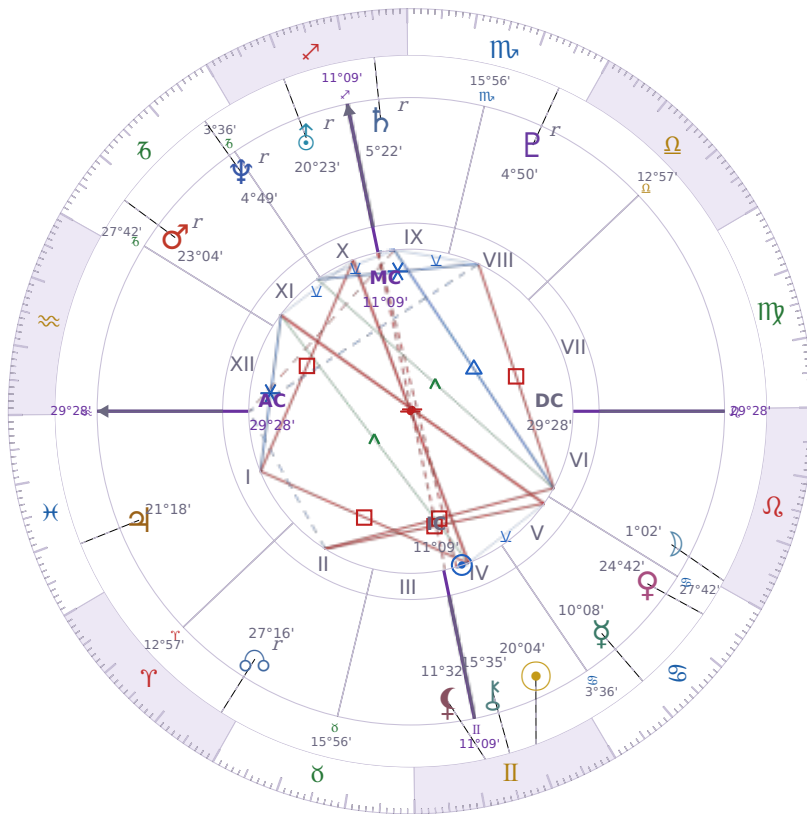

## BIRTHDAY YEAR CHART

### Shia LaBeouf

American actor (born 1986)

♊ Gemini June 11, 1986 00:14 Los Angeles

**10 June 1892 · 14:03 (22:03 UTC) · Los Angeles**

Solar ASC ♊ Gemini · MC ♒ Aquarius

#### NATAL PLANETS

|           |    |   |             |        |
|-----------|----|---|-------------|--------|
| ☉ Sun     | in | ♊ | Gemini      | 20°04' |
| ☾ Moon    | in | ♌ | Leo         | 1°02'  |
| ☿ Mercury | in | ♋ | Cancer      | 10°08' |
| ♀ Venus   | in | ♋ | Cancer      | 24°42' |
| ♂ Mars    | in | ♑ | Capricorn   | 23°04' |
| ♃ Jupiter | in | ♓ | Pisces      | 21°18' |
| ♄ Saturn  | in | ♐ | Sagittarius | 5°22'  |

## KEY TRANSITS BY QUARTER

**Q1 · Jan-Mar**

**Q2 · Apr-Jun**

**Q3 · Jul-Sep**

**Q4 · Oct-Dec**