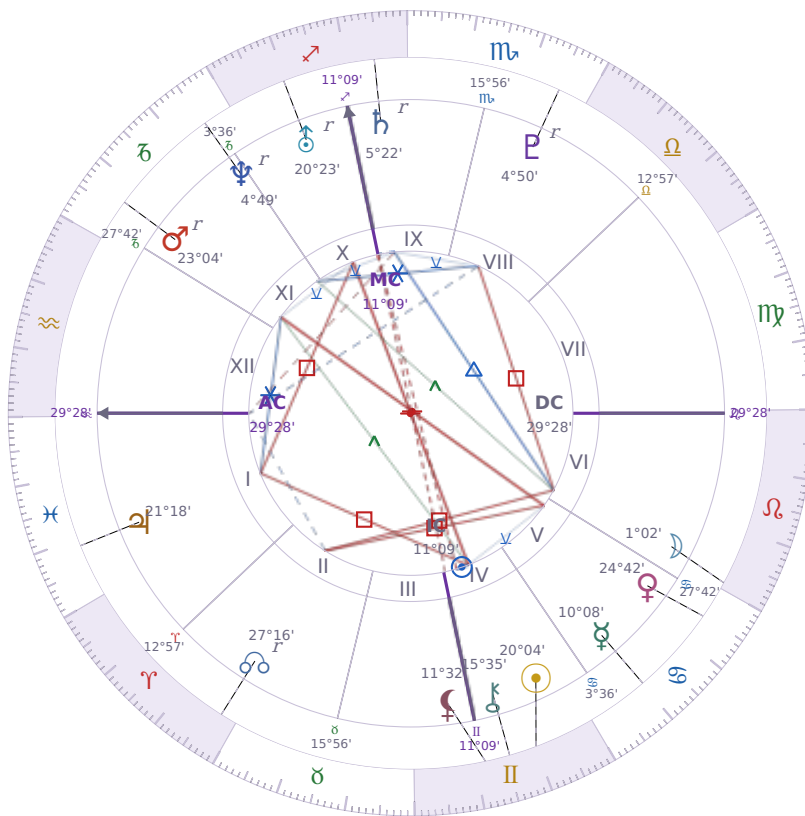

BIRTHDAY YEAR CHART

Shia LaBeouf

American actor (born 1986)

♊ Gemini June 11, 1986 00:14 Los Angeles

10 June 1896 · 14:00 (22:00 UTC) · Los Angeles

Solar ASC ♊ Gemini · MC ♒ Aquarius

NATAL PLANETS

☉ Sun	in	♊	Gemini	20°04'
☾ Moon	in	♌	Leo	1°02'
☿ Mercury	in	♋	Cancer	10°08'
♀ Venus	in	♋	Cancer	24°42'
♂ Mars	in	♑	Capricorn	23°04'
♃ Jupiter	in	♓	Pisces	21°18'
♄ Saturn	in	♐	Sagittarius	5°22'

BIRTHDAY YEAR CHART PLANETS

♅ Uranus	in	♐ Sagittarius	20°23'
♆ Neptune	in	♑ Capricorn	4°49'
♇ Pluto	in	♏ Scorpio	4°50'
♄ Chiron	in	♊ Gemini	15°35'
♁ North Node	in	♈ Aries	27°16'
♁ Lilith	in	♊ Gemini	11°32'

Solar H10 ♒ Aquarius → natal H12 — Inner Life & Solitude

The Solar Tenth House withdraws into your **natal Twelfth House**, turning **career energy inward toward preparation, behind-the-scenes work, and the resolution of what has been left incomplete**. Public recognition may feel elusive or less important than usual — this is not failure but timing. The professional work done in solitude, the skills quietly sharpened, and the inner obstacles honestly faced this year lay the groundwork for a more visible and powerful career cycle ahead.

KEY TRANSITS BY QUARTER

Q1 · Jan-Mar

Q2 · Apr-Jun

Q3 · Jul-Sep

Q4 · Oct-Dec