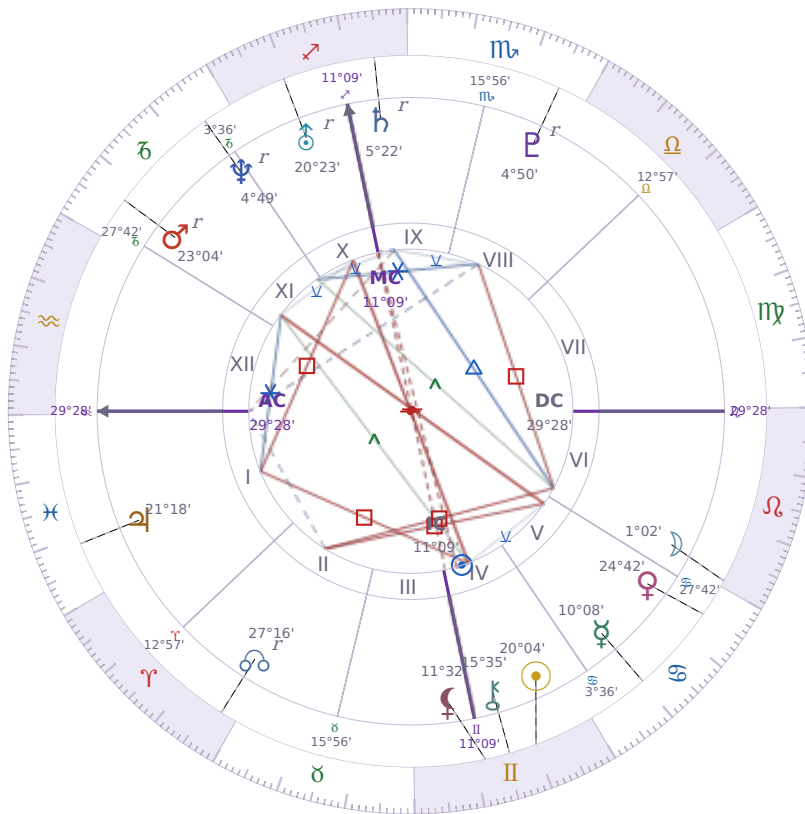

**BIRTHDAY YEAR CHART**

## Shia LaBeouf

American actor (born 1986)

♊ Gemini June 11, 1986 00:14 Los Angeles

**10 June 2157 · 14:00 (21:00 UTC) · Los Angeles**

Solar ASC ♊ Gemini · MC ♒ Aquarius

**NATAL PLANETS**

☉ Sun	in	♊	Gemini	20°04'
☾ Moon	in	♌	Leo	1°02'
☿ Mercury	in	♋	Cancer	10°08'
♀ Venus	in	♋	Cancer	24°42'
♂ Mars	in	♑	Capricorn	23°04'
♃ Jupiter	in	♓	Pisces	21°18'
♄ Saturn	in	♐	Sagittarius	5°22'

**BIRTHDAY YEAR CHART PLANETS**

♅ Uranus	in	♐ Sagittarius	20°23'
♆ Neptune	in	♑ Capricorn	4°49'
♇ Pluto	in	♏ Scorpio	4°50'
♄ Chiron	in	♊ Gemini	15°35'
♁ North Node	in	♈ Aries	27°16'
♁ Lilith	in	♊ Gemini	11°32'

## KEY TRANSITS BY QUARTER

**Q1 · Jan-Mar**

**Q2 · Apr-Jun**

**Q3 · Jul-Sep**

**Q4 · Oct-Dec**