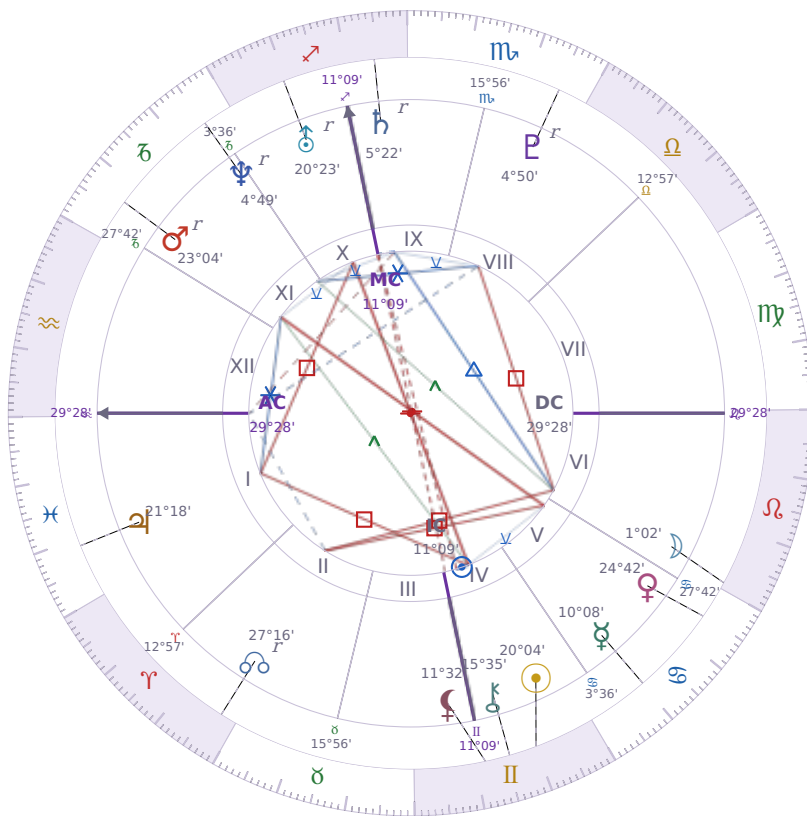

BIRTHDAY YEAR CHART

Shia LaBeouf

American actor (born 1986)

♊ Gemini June 11, 1986 00:14 Los Angeles

10 June 2209 · 14:00 (21:00 UTC) · Los Angeles

Solar ASC ♊ Gemini · MC ♒ Aquarius

NATAL PLANETS

☉ Sun	in	♊	Gemini	20°04'
☾ Moon	in	♌	Leo	1°02'
☿ Mercury	in	♋	Cancer	10°08'
♀ Venus	in	♋	Cancer	24°42'
♂ Mars	in	♑	Capricorn	23°04'
♃ Jupiter	in	♓	Pisces	21°18'
♄ Saturn	in	♐	Sagittarius	5°22'

BIRTHDAY YEAR CHART PLANETS

♅ Uranus	in	♐ Sagittarius	20°23'
♆ Neptune	in	♑ Capricorn	4°49'
♇ Pluto	in	♏ Scorpio	4°50'
♄ Chiron	in	♊ Gemini	15°35'
♁ North Node	in	♈ Aries	27°16'
♁ Lilith	in	♊ Gemini	11°32'

Solar H10 ♒ Aquarius → natal H12 — Inner Life & Solitude

The Solar Tenth House withdraws into your **natal Twelfth House**, turning **career energy inward toward preparation, behind-the-scenes work, and the resolution of what has been left incomplete**. Public recognition may feel elusive or less important than usual — this is not failure but timing. The professional work done in solitude, the skills quietly sharpened, and the inner obstacles honestly faced this year lay the groundwork for a more visible and powerful career cycle ahead.

KEY TRANSITS BY QUARTER

Q1 · Jan-Mar

Q2 · Apr-Jun

Q3 · Jul-Sep

Q4 · Oct-Dec