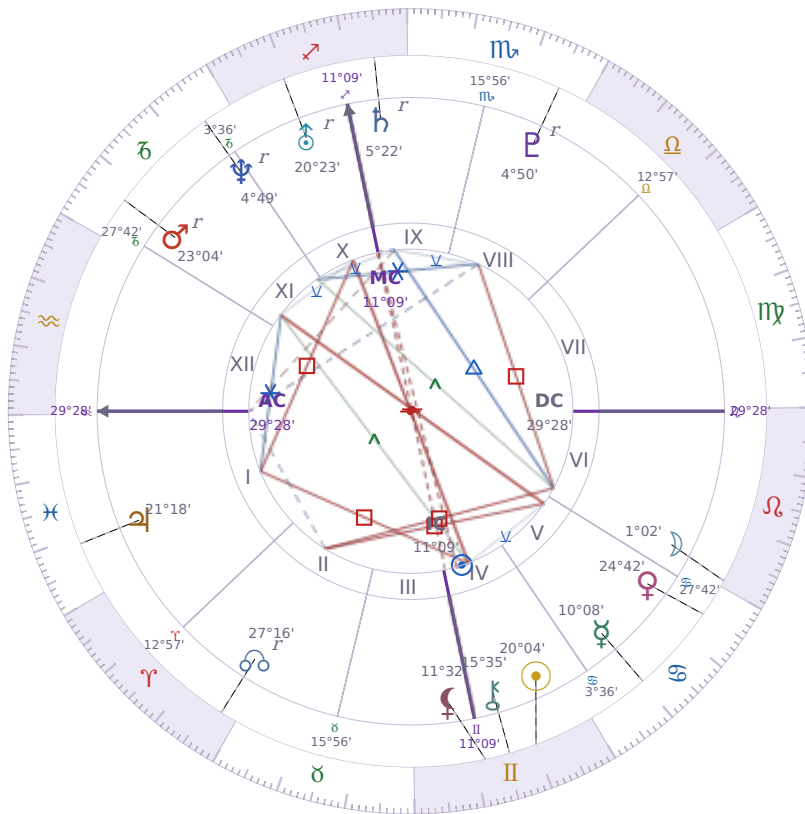

BIRTHDAY YEAR CHART

Shia LaBeouf

American actor (born 1986)

♊ Gemini June 11, 1986 00:14 Los Angeles

10 June 2222 · 14:00 (21:00 UTC) · Los Angeles

Solar ASC ♊ Gemini · MC ♒ Aquarius

NATAL PLANETS

☉ Sun	in	♊	Gemini	20°04'
☾ Moon	in	♌	Leo	1°02'
☿ Mercury	in	♋	Cancer	10°08'
♀ Venus	in	♋	Cancer	24°42'
♂ Mars	in	♑	Capricorn	23°04'
♃ Jupiter	in	♓	Pisces	21°18'
♄ Saturn	in	♐	Sagittarius	5°22'

BIRTHDAY YEAR CHART PLANETS

♅ Uranus	in	♐	Sagittarius	20°23'
♆ Neptune	in	♑	Capricorn	4°49'
♇ Pluto	in	♏	Scorpio	4°50'
♄ Chiron	in	♊	Gemini	15°35'
♁ North Node	in	♈	Aries	27°16'
♁ Lilith	in	♊	Gemini	11°32'

Solar H10 ♒ Aquarius → natal H12 — Inner Life & Solitude

The Solar Tenth House withdraws into your **natal Twelfth House**, turning **career energy inward toward preparation, behind-the-scenes work, and the resolution of what has been left incomplete**. Public recognition may feel elusive or less important than usual — this is not failure but timing. The professional work done in solitude, the skills quietly sharpened, and the inner obstacles honestly faced this year lay the groundwork for a more visible and powerful career cycle ahead.

KEY TRANSITS BY QUARTER

Q1 · Jan-Mar

Q2 · Apr-Jun

Q3 · Jul-Sep

Q4 · Oct-Dec