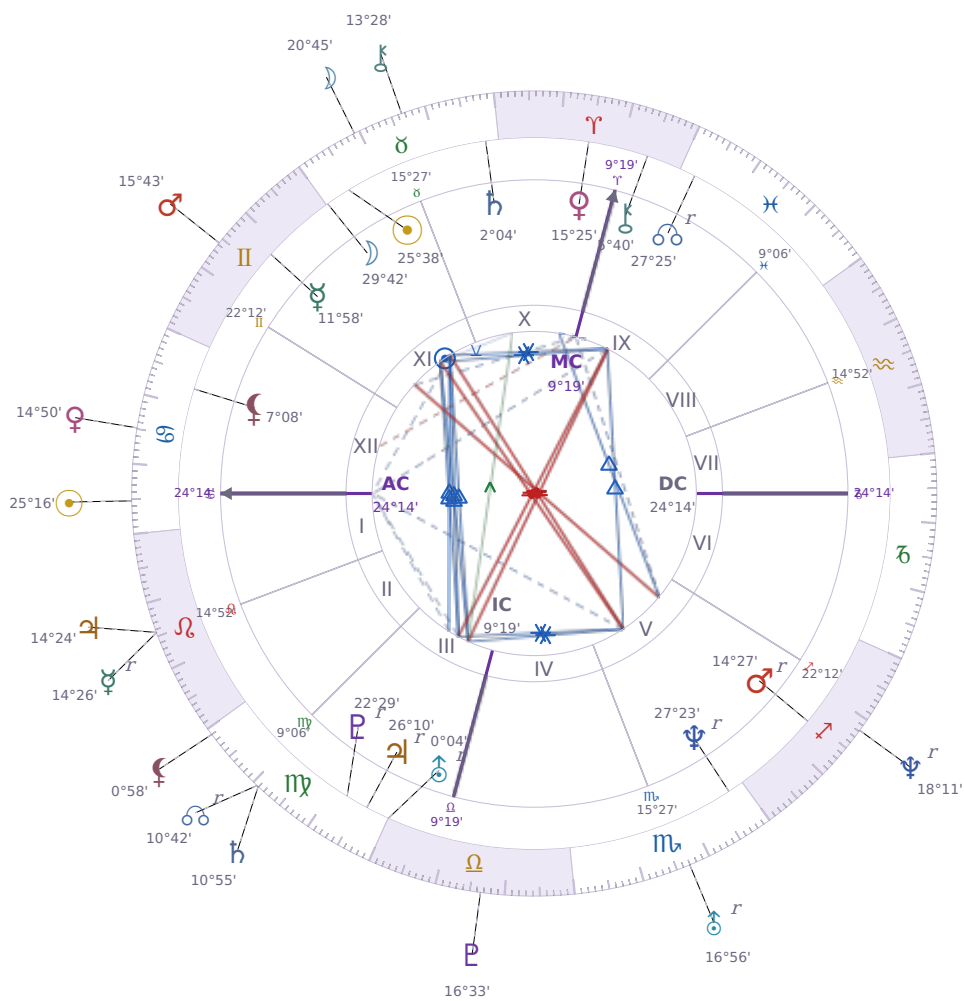

DAILY HOROSCOPE

Tucker Swanson McNear Carlson

American political commentator (born 1969)

♉ Taurus May 16, 1969 10:07 San Francisco

Wednesday, 18 July 1979

TRANSITS FOR TODAY

☉ Sun	in ♋ Cancer	25°16'24"
☾ Moon	in ♉ Taurus	20°45'20"
☿ Mercury	in ♌ Leo Rx	14°26'36"
♀ Venus	in ♋ Cancer	14°50'27"
♂ Mars	in ♊ Gemini	15°43'51"
♃ Jupiter	in ♌ Leo	14°24'38"
♄ Saturn	in ♍ Virgo	10°55'38"

♅ Uranus	in	♏ Scorpio Rx	16°56'50"
♆ Neptune	in	♐ Sagittarius Rx	18°11'11"
♇ Pluto	in	♎ Libra	16°33'02"
♁ Chiron	in	♉ Taurus	13°28'34"
♋ NNode	in	♍ Virgo Rx	10°42'50"
♁ Lilith	in	♍ Virgo	0°58'59"

NATAL PLANETS

☉ Sun	in	♉ Taurus	25°38'16"	XI
☾ Moon	in	♉ Taurus	29°42'46"	XI
☿ Mercury	in	♊ Gemini	11°58'12"	XI
♀ Venus	in	♈ Aries	15°25'00"	X
♂ Mars	in	♐ Sagittarius	14°27'19"	V Rx
♃ Jupiter	in	♍ Virgo	26°10'12"	III Rx
♄ Saturn	in	♉ Taurus	2°04'36"	X
♅ Uranus	in	♎ Libra	0°04'09"	III Rx
♆ Neptune	in	♏ Scorpio	27°23'30"	V Rx
♇ Pluto	in	♍ Virgo	22°29'00"	III Rx
♁ Chiron	in	♈ Aries	5°40'23"	IX
♋ North Node	in	♊ Pisces	27°25'37"	IX Rx
♁ Lilith	in	♋ Cancer	7°08'35"	XII