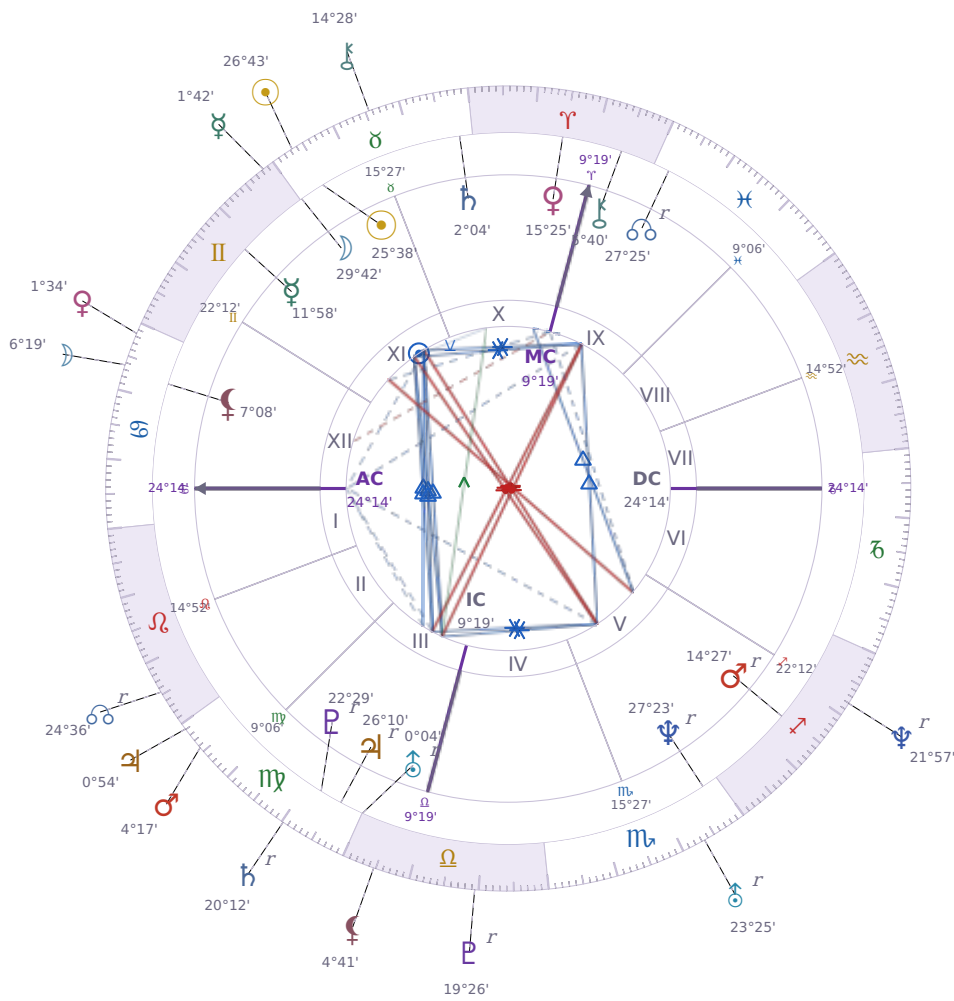

DAILY HOROSCOPE

Tucker Swanson McNear Carlson

American political commentator (born 1969)

♉ Taurus May 16, 1969 10:07 San Francisco

Saturday, 17 May 1980

TRANSITS FOR TODAY

☉ Sun	in ♉ Taurus	26°43'21"
☾ Moon	in ♋ Cancer	6°19'52"
☿ Mercury	in ♊ Gemini	1°42'47"
♀ Venus	in ♋ Cancer	1°34'27"
♂ Mars	in ♍ Virgo	4°17'14"
♃ Jupiter	in ♍ Virgo	0°54'44"
♄ Saturn	in ♍ Virgo Rx	20°12'53"

♅ Uranus	in ♏ Scorpio Rx	23°25'19"
♆ Neptune	in ♐ Sagittarius Rx	21°57'55"
♇ Pluto	in ♎ Libra Rx	19°26'18"
♁ Chiron	in ♉ Taurus	14°28'36"
♊ NNode	in ♌ Leo Rx	24°36'51"
♁ Lilith	in ♎ Libra	4°41'43"

NATAL PLANETS

☉ Sun	in ♉ Taurus	25°38'16"	XI
☾ Moon	in ♉ Taurus	29°42'46"	XI
☿ Mercury	in ♊ Gemini	11°58'12"	XI
♀ Venus	in ♈ Aries	15°25'00"	X
♂ Mars	in ♐ Sagittarius	14°27'19"	V Rx
♃ Jupiter	in ♍ Virgo	26°10'12"	III Rx
♄ Saturn	in ♉ Taurus	2°04'36"	X
♅ Uranus	in ♎ Libra	0°04'09"	III Rx
♆ Neptune	in ♏ Scorpio	27°23'30"	V Rx
♇ Pluto	in ♍ Virgo	22°29'00"	III Rx
♁ Chiron	in ♈ Aries	5°40'23"	IX
♊ North Node	in ♋ Pisces	27°25'37"	IX Rx
♁ Lilith	in ♋ Cancer	7°08'35"	XII

Saturday · ♄ Saturn

Colors: Violet

Stone: Obsidian

Number: 8