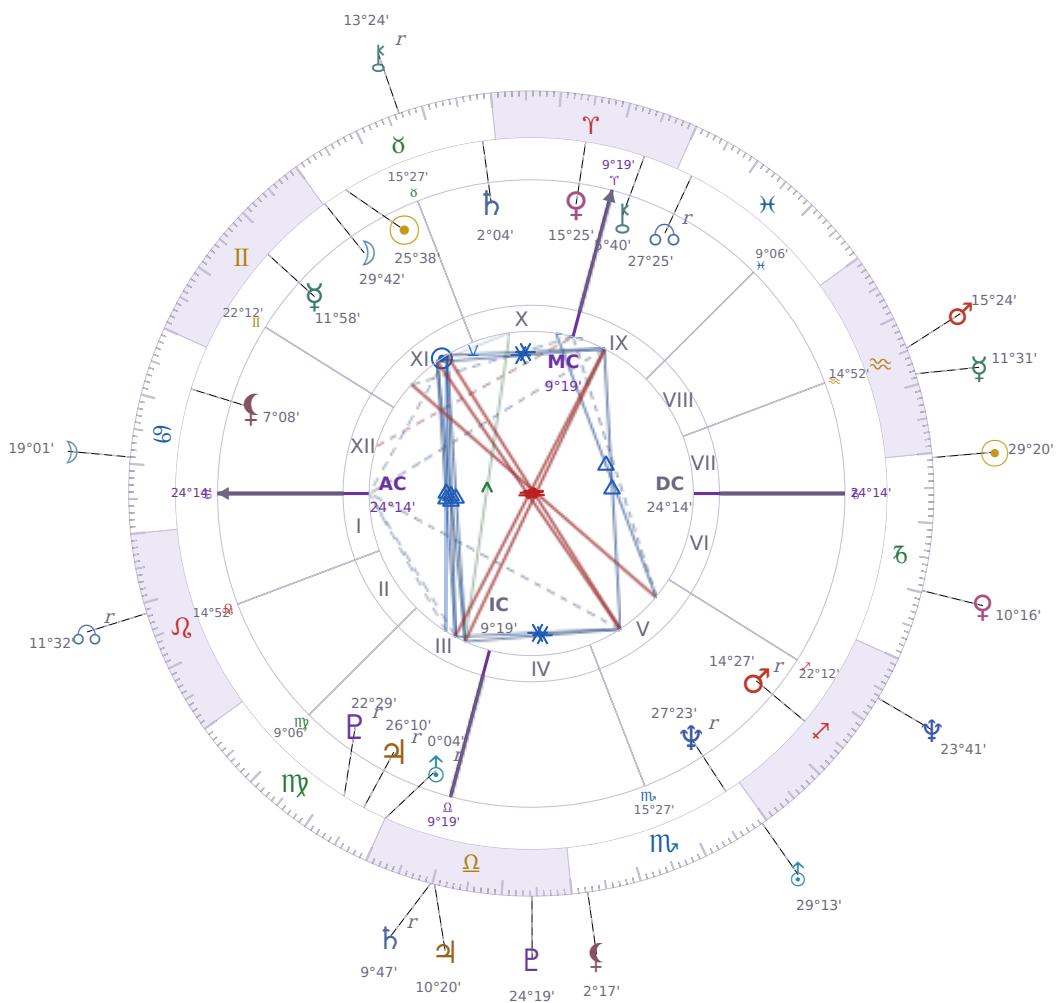

DAILY HOROSCOPE

Tucker Swanson McNear Carlson

American political commentator (born 1969)

♉ Taurus May 16, 1969 10:07 San Francisco

Monday, 19 January 1981

TRANSITS FOR TODAY

☉ Sun	in ♑ Capricorn	29°20'19"
☾ Moon	in ♋ Cancer	19°01'15"
☿ Mercury	in ♒ Aquarius	11°31'06"
♀ Venus	in ♑ Capricorn	10°16'50"
♂ Mars	in ♒ Aquarius	15°24'25"
♃ Jupiter	in ♎ Libra	10°20'40"
♄ Saturn	in ♎ Libra Rx	9°47'01"

♅ Uranus	in ♏ Scorpio	29°13'55"
♆ Neptune	in ♐ Sagittarius	23°41'29"
♇ Pluto	in ♎ Libra	24°19'51"
♁ Chiron	in ♉ Taurus Rx	13°24'22"
♁ NNode	in ♌ Leo Rx	11°32'04"
♁ Lilith	in ♏ Scorpio	2°17'21"

NATAL PLANETS