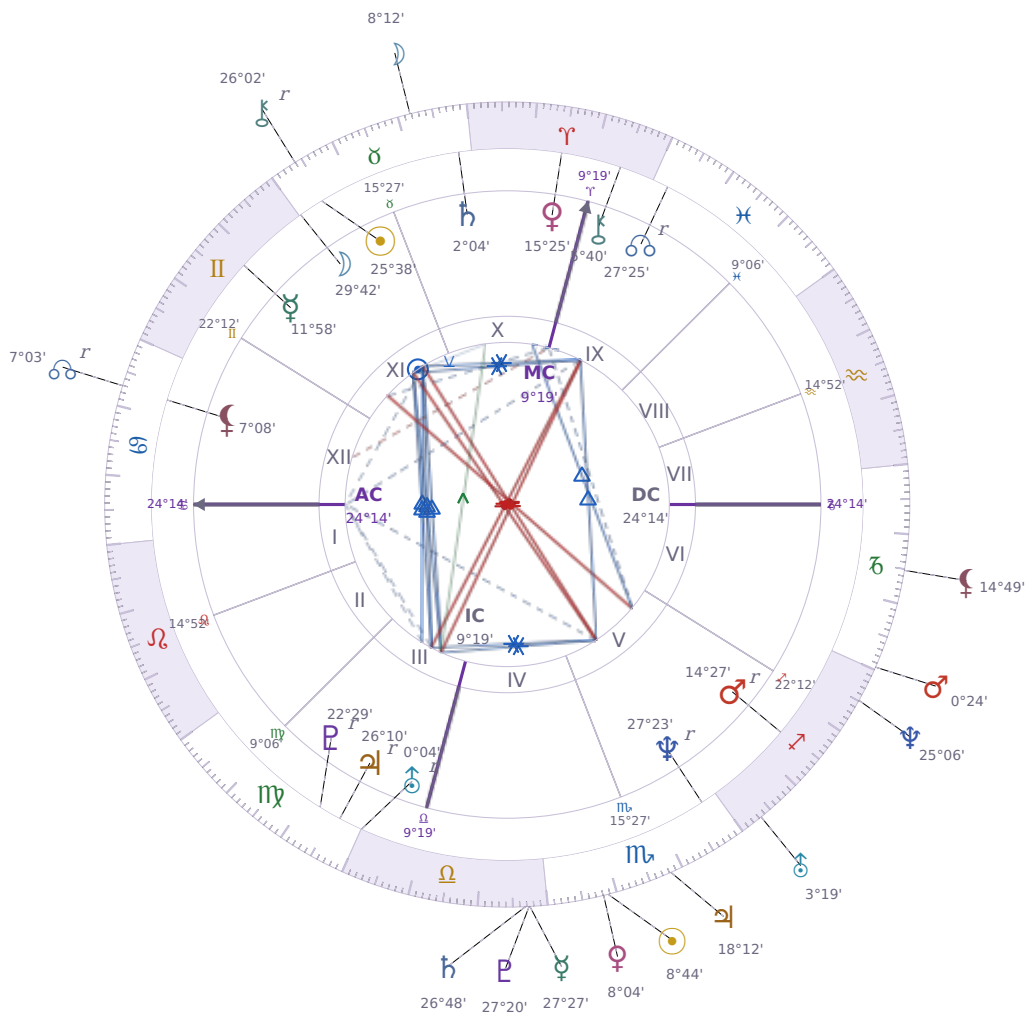

DAILY HOROSCOPE

Tucker Swanson McNear Carlson

American political commentator (born 1969)

♉ Taurus May 16, 1969 10:07 San Francisco

Monday, 1 November 1982

TRANSITS FOR TODAY

☉ Sun	in ♏ Scorpio	8°44'05"
☾ Moon	in ♉ Taurus	8°12'52"
☿ Mercury	in ♎ Libra	27°27'00"
♀ Venus	in ♏ Scorpio	8°04'48"
♂ Mars	in ♐ Capricorn	0°24'04"
♃ Jupiter	in ♏ Scorpio	18°12'31"
♄ Saturn	in ♎ Libra	26°49'00"

♅ Uranus	in	♐ Sagittarius	3°19'19"
♆ Neptune	in	♐ Sagittarius	25°06'59"
♇ Pluto	in	♎ Libra	27°20'15"
♁ Chiron	in	♉ Taurus Rx	26°02'22"
♋ NNode	in	♋ Cancer Rx	7°03'34"
♁ Lilith	in	♑ Capricorn	14°49'00"

NATAL PLANETS

☉ Sun	in	♉ Taurus	25°38'16"	XI
☾ Moon	in	♉ Taurus	29°42'46"	XI
☿ Mercury	in	♊ Gemini	11°58'12"	XI
♀ Venus	in	♈ Aries	15°25'00"	X
♂ Mars	in	♐ Sagittarius	14°27'19"	V Rx
♃ Jupiter	in	♍ Virgo	26°10'12"	III Rx
♄ Saturn	in	♉ Taurus	2°04'36"	X
♅ Uranus	in	♎ Libra	0°04'09"	III Rx
♆ Neptune	in	♏ Scorpio	27°23'30"	V Rx
♇ Pluto	in	♍ Virgo	22°29'00"	III Rx
♁ Chiron	in	♈ Aries	5°40'23"	IX
♋ North Node	in	♋ Pisces	27°25'37"	IX Rx
♁ Lilith	in	♋ Cancer	7°08'35"	XII