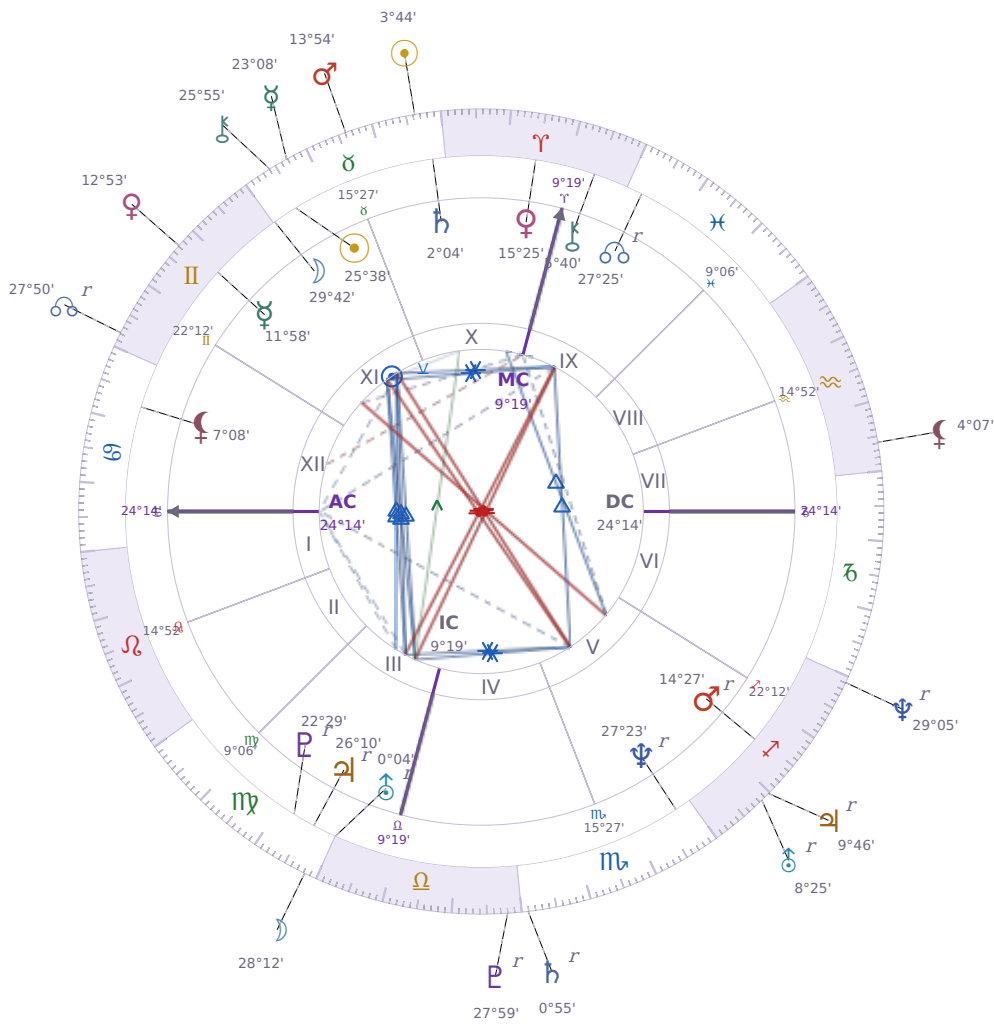

DAILY HOROSCOPE

Tucker Swanson McNear Carlson

American political commentator (born 1969)

♉ Taurus May 16, 1969 10:07 San Francisco

Sunday, 24 April 1983

TRANSITS FOR TODAY

☉ Sun	in ♉ Taurus	3°44'40"
☾ Moon	in ♍ Virgo	28°12'24"
☿ Mercury	in ♉ Taurus	23°08'50"
♀ Venus	in ♊ Gemini	12°53'55"
♂ Mars	in ♉ Taurus	13°54'40"
♃ Jupiter	in ♐ Sagittarius Rx	9°46'27"
♄ Saturn	in ♏ Scorpio Rx	0°55'03"

♅ Uranus	in	♐ Sagittarius Rx	8°25'21"
♆ Neptune	in	♐ Sagittarius Rx	29°05'12"
♇ Pluto	in	♎ Libra Rx	27°59'01"
♁ Chiron	in	♉ Taurus	25°55'46"
♊ NNode	in	♊ Gemini Rx	27°50'45"
♁ Lilith	in	♒ Aquarius	4°07'18"

NATAL PLANETS

☉ Sun	in	♉ Taurus	25°38'16"	XI
☾ Moon	in	♉ Taurus	29°42'46"	XI
☿ Mercury	in	♊ Gemini	11°58'12"	XI
♀ Venus	in	♈ Aries	15°25'00"	X
♂ Mars	in	♐ Sagittarius	14°27'19"	V Rx
♃ Jupiter	in	♍ Virgo	26°10'12"	III Rx
♄ Saturn	in	♉ Taurus	2°04'36"	X
♅ Uranus	in	♎ Libra	0°04'09"	III Rx
♆ Neptune	in	♏ Scorpio	27°23'30"	V Rx
♇ Pluto	in	♍ Virgo	22°29'00"	III Rx
♁ Chiron	in	♈ Aries	5°40'23"	IX
♊ North Node	in	♋ Pisces	27°25'37"	IX Rx
♁ Lilith	in	♋ Cancer	7°08'35"	XII