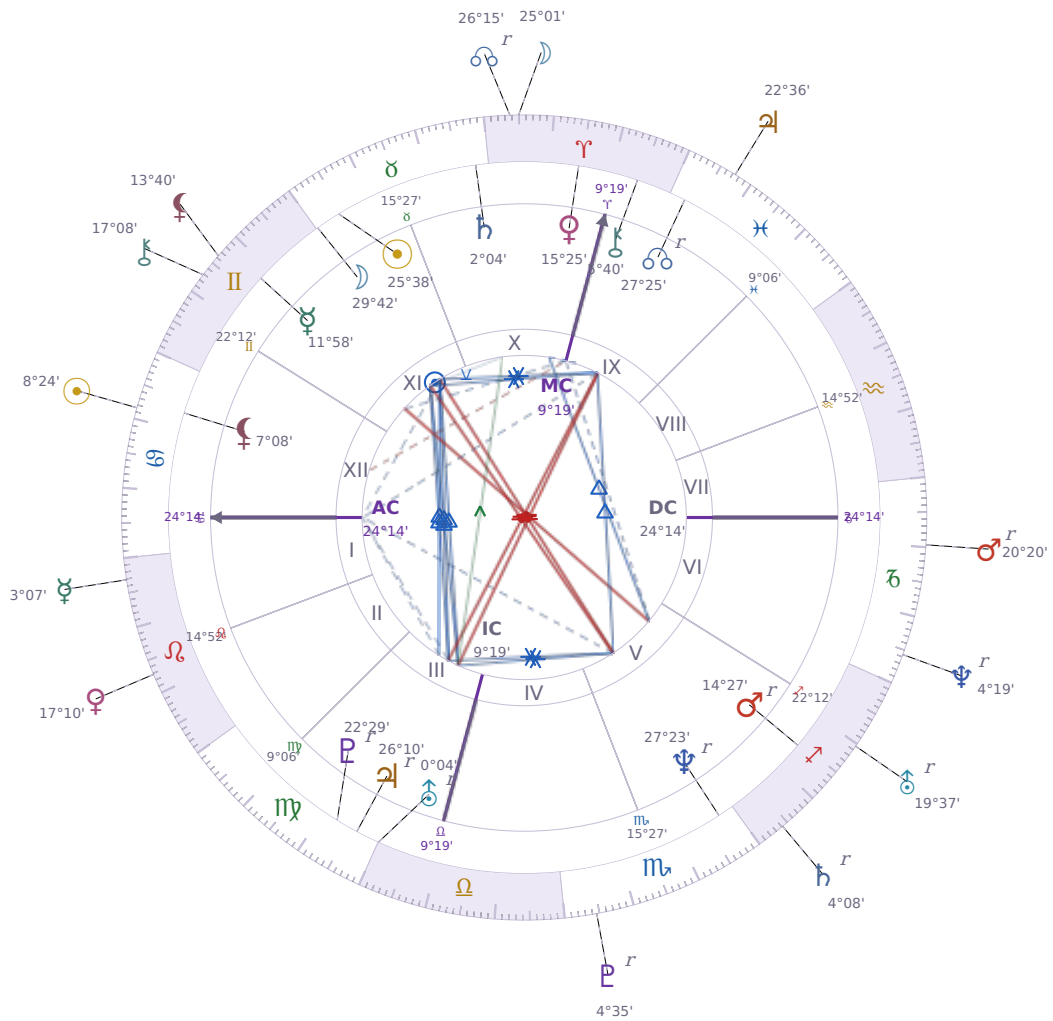

DAILY HOROSCOPE

Tucker Swanson McNear Carlson

American political commentator (born 1969)

♉ Taurus May 16, 1969 10:07 San Francisco

Monday, 30 June 1986

TRANSITS FOR TODAY

☉ Sun	in ♋ Cancer	8°24'11"
☾ Moon	in ♈ Aries	25°01'08"
☿ Mercury	in ♌ Leo	3°07'26"
♀ Venus	in ♌ Leo	17°10'12"
♂ Mars	in ♐ Capricorn Rx	20°20'08"
♃ Jupiter	in ♓ Pisces	22°36'54"
♄ Saturn	in ♐ Sagittarius Rx	4°08'58"

♅ Uranus	in	♐ Sagittarius Rx	19°37'25"
♆ Neptune	in	♑ Capricorn Rx	4°19'12"
♇ Pluto	in	♏ Scorpio Rx	4°35'51"
♁ Chiron	in	♊ Gemini	17°08'34"
♊ NNode	in	♈ Aries Rx	26°15'49"
♁ Lilith	in	♊ Gemini	13°40'56"

NATAL PLANETS

☉ Sun	in	♉ Taurus	25°38'16"	XI
☾ Moon	in	♉ Taurus	29°42'46"	XI
☿ Mercury	in	♊ Gemini	11°58'12"	XI
♀ Venus	in	♈ Aries	15°25'00"	X
♂ Mars	in	♐ Sagittarius	14°27'19"	V Rx
♃ Jupiter	in	♍ Virgo	26°10'12"	III Rx
♄ Saturn	in	♉ Taurus	2°04'36"	X
♅ Uranus	in	♎ Libra	0°04'09"	III Rx
♆ Neptune	in	♏ Scorpio	27°23'30"	V Rx
♇ Pluto	in	♍ Virgo	22°29'00"	III Rx
♁ Chiron	in	♈ Aries	5°40'23"	IX
♊ North Node	in	♋ Pisces	27°25'37"	IX Rx
♁ Lilith	in	♋ Cancer	7°08'35"	XII