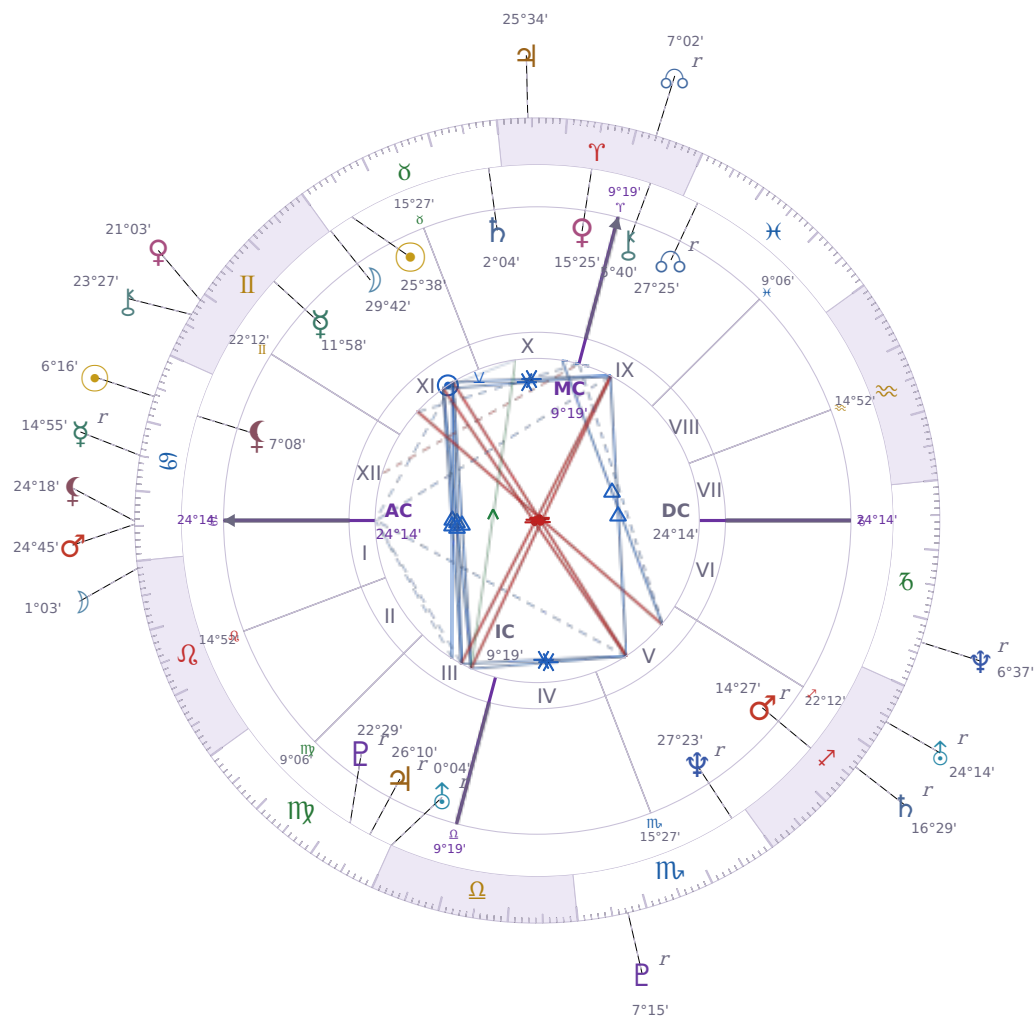

DAILY HOROSCOPE

Tucker Swanson McNear Carlson

American political commentator (born 1969)

♉ Taurus May 16, 1969 10:07 San Francisco

Sunday, 28 June 1987

TRANSITS FOR TODAY

☉ Sun	in ♋ Cancer	6°16'28"
☾ Moon	in ♌ Leo	1°03'08"
☿ Mercury	in ♋ Cancer Rx	14°55'04"
♀ Venus	in ♊ Gemini	21°03'05"
♂ Mars	in ♋ Cancer	24°45'25"
♃ Jupiter	in ♈ Aries	25°34'18"
♄ Saturn	in ♏ Sagittarius Rx	16°29'11"

♅ Uranus	in	♐ Sagittarius Rx	24°14'42"
♆ Neptune	in	♑ Capricorn Rx	6°38'00"
♇ Pluto	in	♏ Scorpio Rx	7°15'23"
♄ Chiron	in	♊ Gemini	23°27'03"
♁ NNode	in	♈ Aries Rx	7°02'34"
♁ Lilith	in	♋ Cancer	24°18'15"

NATAL PLANETS

☉ Sun	in	♉ Taurus	25°38'16"	XI
☾ Moon	in	♉ Taurus	29°42'46"	XI
☿ Mercury	in	♊ Gemini	11°58'12"	XI
♀ Venus	in	♈ Aries	15°25'00"	X
♂ Mars	in	♐ Sagittarius	14°27'19"	V Rx
♃ Jupiter	in	♍ Virgo	26°10'12"	III Rx
♄ Saturn	in	♉ Taurus	2°04'36"	X
♅ Uranus	in	♎ Libra	0°04'09"	III Rx
♆ Neptune	in	♏ Scorpio	27°23'30"	V Rx
♇ Pluto	in	♍ Virgo	22°29'00"	III Rx
♄ Chiron	in	♈ Aries	5°40'23"	IX
♁ North Node	in	♋ Pisces	27°25'37"	IX Rx
♁ Lilith	in	♋ Cancer	7°08'35"	XII