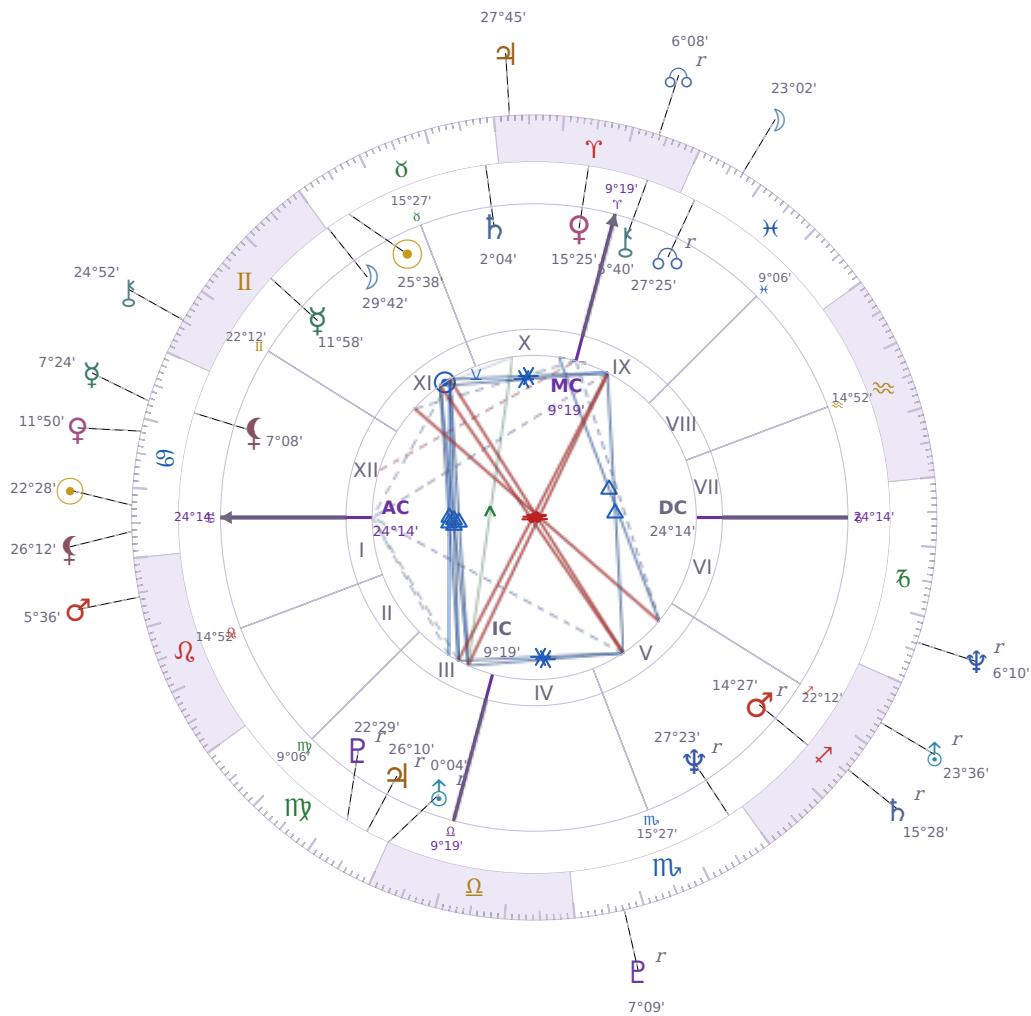

DAILY HOROSCOPE

Tucker Swanson McNear Carlson

American political commentator (born 1969)

♉ Taurus May 16, 1969 10:07 San Francisco

Wednesday, 15 July 1987

TRANSITS FOR TODAY

☉ Sun	in ♋ Cancer	22°28'51"
☾ Moon	in ♓ Pisces	23°02'20"
☿ Mercury	in ♋ Cancer	7°24'15"
♀ Venus	in ♋ Cancer	11°50'25"
♂ Mars	in ♌ Leo	5°36'53"
♃ Jupiter	in ♈ Aries	27°45'12"
♄ Saturn	in ♐ Sagittarius Rx	15°28'08"

♅ Uranus	in	♐ Sagittarius Rx	23°36'45"
♆ Neptune	in	♑ Capricorn Rx	6°10'54"
♇ Pluto	in	♏ Scorpio Rx	7°09'04"
♄ Chiron	in	♊ Gemini	24°52'41"
♁ NNode	in	♈ Aries Rx	6°08'34"
♁ Lilith	in	♋ Cancer	26°12'26"

NATAL PLANETS

☉ Sun	in	♉ Taurus	25°38'16"	XI
☾ Moon	in	♉ Taurus	29°42'46"	XI
☿ Mercury	in	♊ Gemini	11°58'12"	XI
♀ Venus	in	♈ Aries	15°25'00"	X
♂ Mars	in	♐ Sagittarius	14°27'19"	V Rx
♃ Jupiter	in	♍ Virgo	26°10'12"	III Rx
♄ Saturn	in	♉ Taurus	2°04'36"	X
♅ Uranus	in	♎ Libra	0°04'09"	III Rx
♆ Neptune	in	♏ Scorpio	27°23'30"	V Rx
♇ Pluto	in	♍ Virgo	22°29'00"	III Rx
♄ Chiron	in	♈ Aries	5°40'23"	IX
♁ North Node	in	♋ Pisces	27°25'37"	IX Rx
♁ Lilith	in	♋ Cancer	7°08'35"	XII