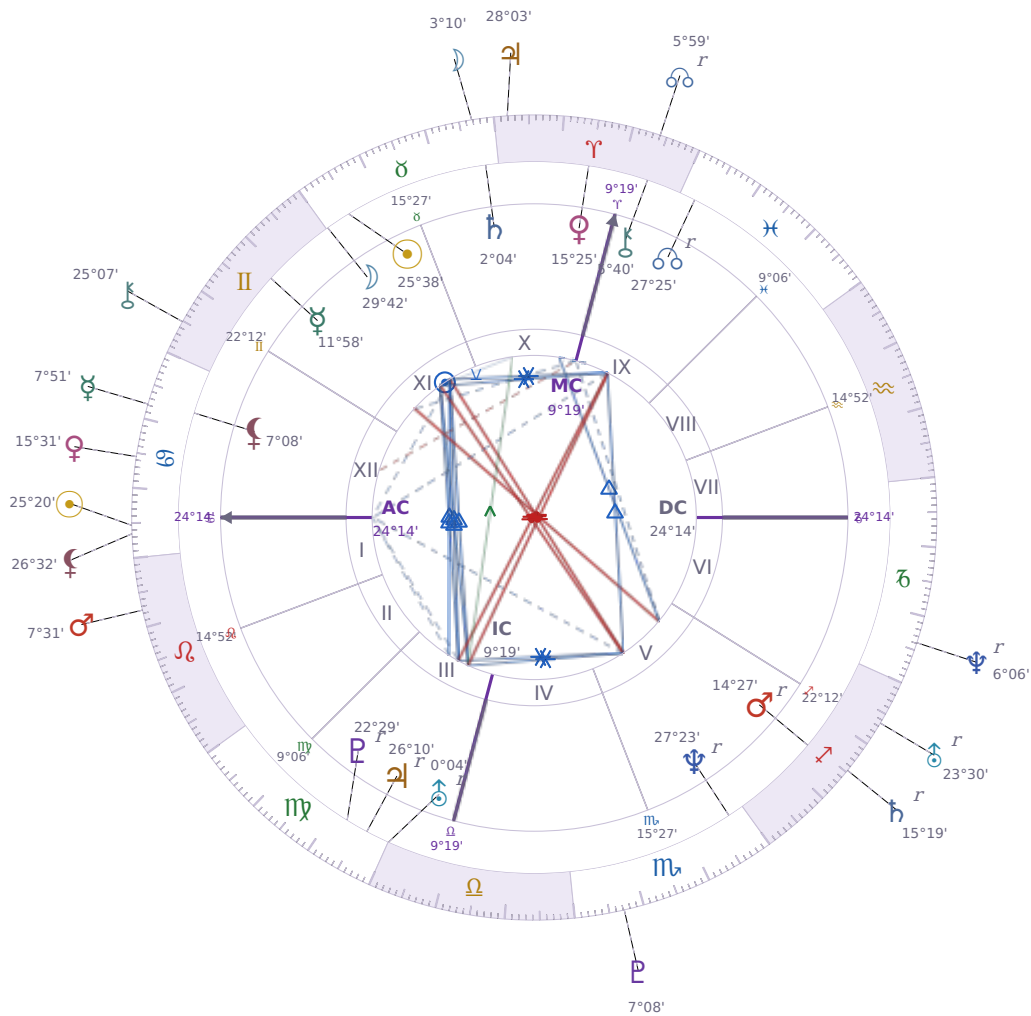

DAILY HOROSCOPE

Tucker Swanson McNear Carlson

American political commentator (born 1969)

♉ Taurus May 16, 1969 10:07 San Francisco

Saturday, 18 July 1987

TRANSITS FOR TODAY

☉ Sun	in ♋ Cancer	25°20'32"
☾ Moon	in ♉ Taurus	3°10'14"
☿ Mercury	in ♋ Cancer	7°51'26"
♀ Venus	in ♋ Cancer	15°31'08"
♂ Mars	in ♌ Leo	7°31'34"
♃ Jupiter	in ♈ Aries	28°03'50"
♄ Saturn	in ♐ Sagittarius Rx	15°19'15"

♅ Uranus	in	♐ Sagittarius Rx	23°30'45"
♆ Neptune	in	♑ Capricorn Rx	6°06'20"
♇ Pluto	in	♏ Scorpio	7°08'56"
♁ Chiron	in	♊ Gemini	25°07'07"
♊ NNode	in	♈ Aries Rx	5°59'02"
♁ Lilith	in	♋ Cancer	26°32'34"

## NATAL PLANETS

☉ Sun	in	♉ Taurus	25°38'16"	XI
☾ Moon	in	♉ Taurus	29°42'46"	XI
☿ Mercury	in	♊ Gemini	11°58'12"	XI
♀ Venus	in	♈ Aries	15°25'00"	X
♂ Mars	in	♐ Sagittarius	14°27'19"	V Rx
♃ Jupiter	in	♍ Virgo	26°10'12"	III Rx
♄ Saturn	in	♉ Taurus	2°04'36"	X
♅ Uranus	in	♎ Libra	0°04'09"	III Rx
♆ Neptune	in	♏ Scorpio	27°23'30"	V Rx
♇ Pluto	in	♍ Virgo	22°29'00"	III Rx
♁ Chiron	in	♈ Aries	5°40'23"	IX
♊ North Node	in	♋ Pisces	27°25'37"	IX Rx
♁ Lilith	in	♋ Cancer	7°08'35"	XII