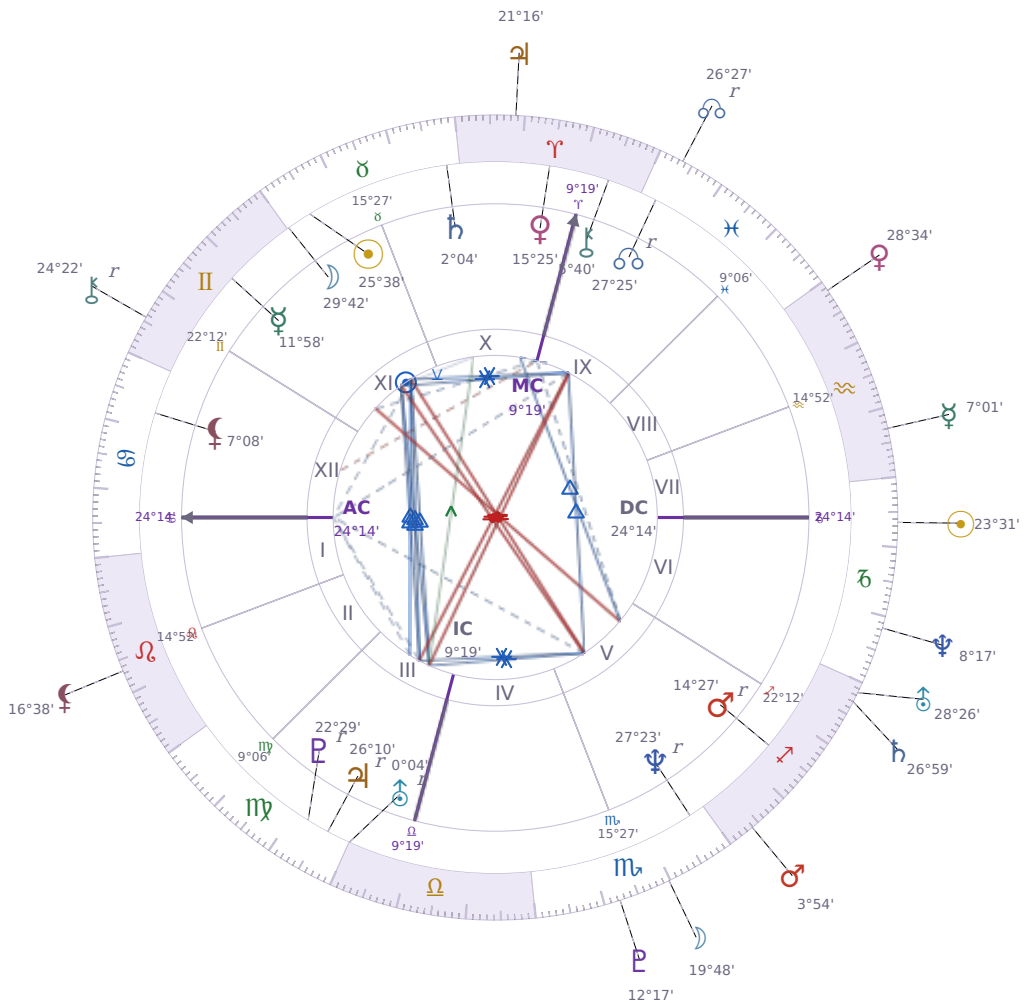

DAILY HOROSCOPE

**Tucker Swanson McNear Carlson**

American political commentator (born 1969)

♉ Taurus May 16, 1969 10:07 San Francisco

**Thursday, 14 January 1988**

**TRANSITS FOR TODAY**

|           |                  |           |
|-----------|------------------|-----------|
| ☉ Sun     | in ♑ Capricorn   | 23°31'52" |
| ☾ Moon    | in ♏ Scorpio     | 19°48'11" |
| ☿ Mercury | in ♒ Aquarius    | 7°01'38"  |
| ♀ Venus   | in ♒ Aquarius    | 28°34'20" |
| ♂ Mars    | in ♐ Sagittarius | 3°54'03"  |
| ♃ Jupiter | in ♈ Aries       | 21°16'57" |
| ♄ Saturn  | in ♐ Sagittarius | 26°59'40" |

|           |    |               |           |
|-----------|----|---------------|-----------|
| ♅ Uranus  | in | ♐ Sagittarius | 28°26'53" |
| ♆ Neptune | in | ♑ Capricorn   | 8°17'32"  |
| ♇ Pluto   | in | ♏ Scorpio     | 12°17'43" |
| ♁ Chiron  | in | ♊ Gemini Rx   | 24°22'57" |
| ♁ NNode   | in | ♓ Pisces Rx   | 26°27'11" |
| ♁ Lilith  | in | ♌ Leo         | 16°38'03" |

## NATAL PLANETS

|              |    |               |           |        |
|--------------|----|---------------|-----------|--------|
| ☉ Sun        | in | ♉ Taurus      | 25°38'16" | XI     |
| ☾ Moon       | in | ♉ Taurus      | 29°42'46" | XI     |
| ☿ Mercury    | in | ♊ Gemini      | 11°58'12" | XI     |
| ♀ Venus      | in | ♈ Aries       | 15°25'00" | X      |
| ♂ Mars       | in | ♐ Sagittarius | 14°27'19" | V Rx   |
| ♃ Jupiter    | in | ♍ Virgo       | 26°10'12" | III Rx |
| ♄ Saturn     | in | ♉ Taurus      | 2°04'36"  | X      |
| ♅ Uranus     | in | ♎ Libra       | 0°04'09"  | III Rx |
| ♆ Neptune    | in | ♏ Scorpio     | 27°23'30" | V Rx   |
| ♇ Pluto      | in | ♍ Virgo       | 22°29'00" | III Rx |
| ♁ Chiron     | in | ♈ Aries       | 5°40'23"  | IX     |
| ♁ North Node | in | ♓ Pisces      | 27°25'37" | IX Rx  |
| ♁ Lilith     | in | ♋ Cancer      | 7°08'35"  | XII    |

## KEY TRANSIT FACTORS