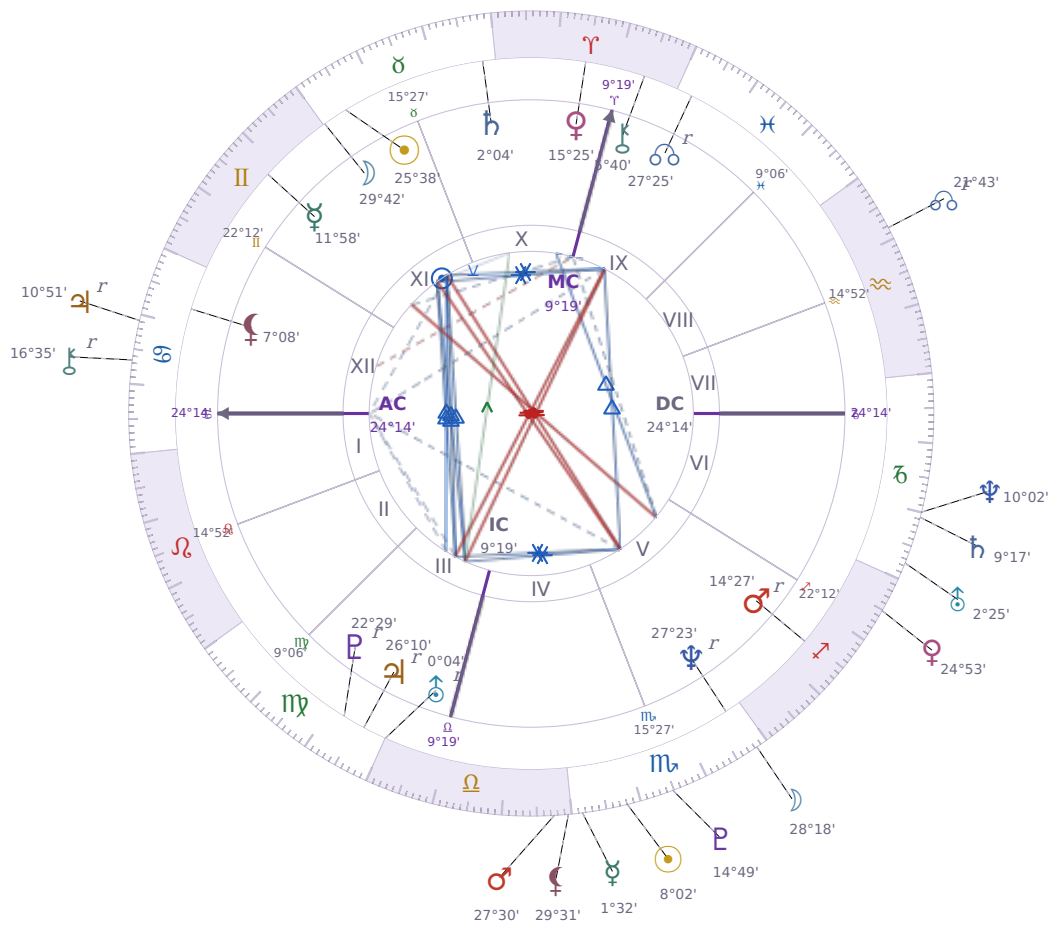

DAILY HOROSCOPE

Tucker Swanson McNear Carlson

American political commentator (born 1969)

♉ Taurus May 16, 1969 10:07 San Francisco

Tuesday, 31 October 1989

TRANSITS FOR TODAY

☉ Sun	in ♏ Scorpio	8°02'43"
☾ Moon	in ♏ Scorpio	28°18'50"
☿ Mercury	in ♏ Scorpio	1°32'16"
♀ Venus	in ♏ Sagittarius	24°53'41"
♂ Mars	in ♎ Libra	27°30'26"
♃ Jupiter	in ♋ Cancer Rx	10°52'00"
♄ Saturn	in ♏ Capricorn	9°17'07"

♅ Uranus	in ♄ Capricorn	2°25'49"
♆ Neptune	in ♄ Capricorn	10°02'54"
♇ Pluto	in ♏ Scorpio	14°49'37"
♁ Chiron	in ♋ Cancer <b>Rx</b>	16°35'01"
♊ NNode	in ♒ Aquarius <b>Rx</b>	21°43'02"
♁ Lilith	in ♎ Libra	29°31'20"