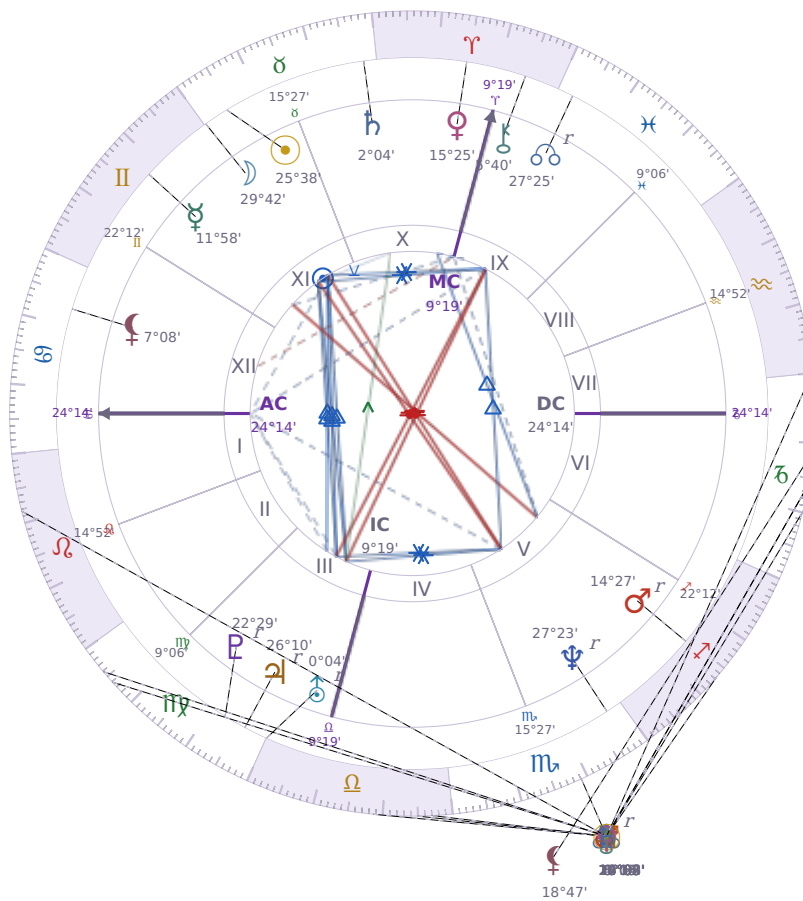

DAILY HOROSCOPE

Tucker Swanson McNear Carlson

American political commentator (born 1969)

♉ Taurus May 16, 1969 10:07 San Francisco

Saturday, 12 October 1991

TRANSITS FOR TODAY

☉ Sun	in ♎ Libra	18°39'56"
☾ Moon	in ♐ Sagittarius	13°22'23"
☿ Mercury	in ♎ Libra	24°58'35"
♀ Venus	in ♍ Virgo	4°05'58"
♂ Mars	in ♎ Libra	27°06'15"
♃ Jupiter	in ♍ Virgo	6°05'13"
♄ Saturn	in ♒ Aquarius	0°14'19"

♅ Uranus	in ♄ Capricorn	10°03'46"
♆ Neptune	in ♄ Capricorn	14°03'40"
♇ Pluto	in ♏ Scorpio	19°03'44"
♁ Chiron	in ♌ Leo	8°15'28"
♁ NNode	in ♄ Capricorn Rx	14°04'08"
♁ Lilith	in ♄ Capricorn	18°47'38"

NATAL PLANETS

☉ Sun	in ♉ Taurus	25°38'16"	XI
☾ Moon	in ♉ Taurus	29°42'46"	XI
☿ Mercury	in ♊ Gemini	11°58'12"	XI
♀ Venus	in ♈ Aries	15°25'00"	X
♂ Mars	in ♐ Sagittarius	14°27'19"	V Rx
♃ Jupiter	in ♍ Virgo	26°10'12"	III Rx
♄ Saturn	in ♉ Taurus	2°04'36"	X
♅ Uranus	in ♎ Libra	0°04'09"	III Rx
♆ Neptune	in ♏ Scorpio	27°23'30"	V Rx
♇ Pluto	in ♍ Virgo	22°29'00"	III Rx
♁ Chiron	in ♈ Aries	5°40'23"	IX
♁ North Node	in ♋ Pisces	27°25'37"	IX Rx
♁ Lilith	in ♋ Cancer	7°08'35"	XII

Saturday · ♄ Saturn

Colors: Violet

Stone: Obsidian

Number: 8