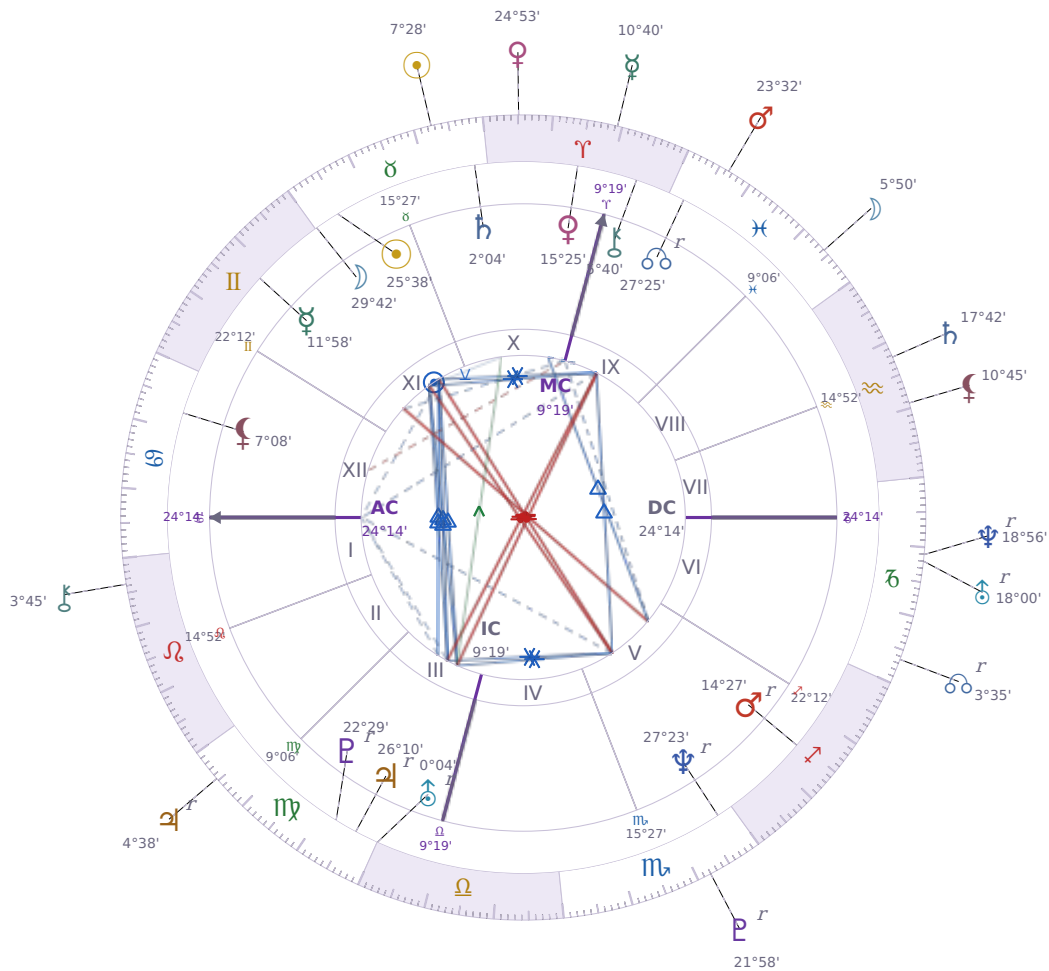

DAILY HOROSCOPE

Tucker Swanson McNear Carlson

American political commentator (born 1969)

♉ Taurus May 16, 1969 10:07 San Francisco

Monday, 27 April 1992

TRANSITS FOR TODAY

| | | |
|-----------|---------------|-----------|
| ☉ Sun | in ♉ Taurus | 7°28'16" |
| ☾ Moon | in ♓ Pisces | 5°50'31" |
| ☿ Mercury | in ♈ Aries | 10°40'39" |
| ♀ Venus | in ♈ Aries | 24°53'12" |
| ♂ Mars | in ♓ Pisces | 23°32'18" |
| ♃ Jupiter | in ♍ Virgo Rx | 4°38'56" |
| ♄ Saturn | in ♒ Aquarius | 17°42'33" |

| | | | |
|-----------|----------------|----|-----------|
| ♅ Uranus | in ♄ Capricorn | Rx | 18°00'11" |
| ♆ Neptune | in ♄ Capricorn | Rx | 18°56'39" |
| ♇ Pluto | in ♏ Scorpio | Rx | 21°58'23" |
| ♁ Chiron | in ♌ Leo | | 3°45'39" |
| ♁ NNode | in ♄ Capricorn | Rx | 3°35'04" |
| ♁ Lilith | in ♒ Aquarius | | 10°45'34" |

NATAL PLANETS

| | | | | |
|--------------|------------------|--|-----------|--------|
| ☉ Sun | in ♉ Taurus | | 25°38'16" | XI |
| ☾ Moon | in ♉ Taurus | | 29°42'46" | XI |
| ☿ Mercury | in ♊ Gemini | | 11°58'12" | XI |
| ♀ Venus | in ♈ Aries | | 15°25'00" | X |
| ♂ Mars | in ♐ Sagittarius | | 14°27'19" | V Rx |
| ♃ Jupiter | in ♍ Virgo | | 26°10'12" | III Rx |
| ♄ Saturn | in ♉ Taurus | | 2°04'36" | X |
| ♅ Uranus | in ♎ Libra | | 0°04'09" | III Rx |
| ♆ Neptune | in ♏ Scorpio | | 27°23'30" | V Rx |
| ♇ Pluto | in ♍ Virgo | | 22°29'00" | III Rx |
| ♁ Chiron | in ♈ Aries | | 5°40'23" | IX |
| ♁ North Node | in ♋ Pisces | | 27°25'37" | IX Rx |
| ♁ Lilith | in ♋ Cancer | | 7°08'35" | XII |