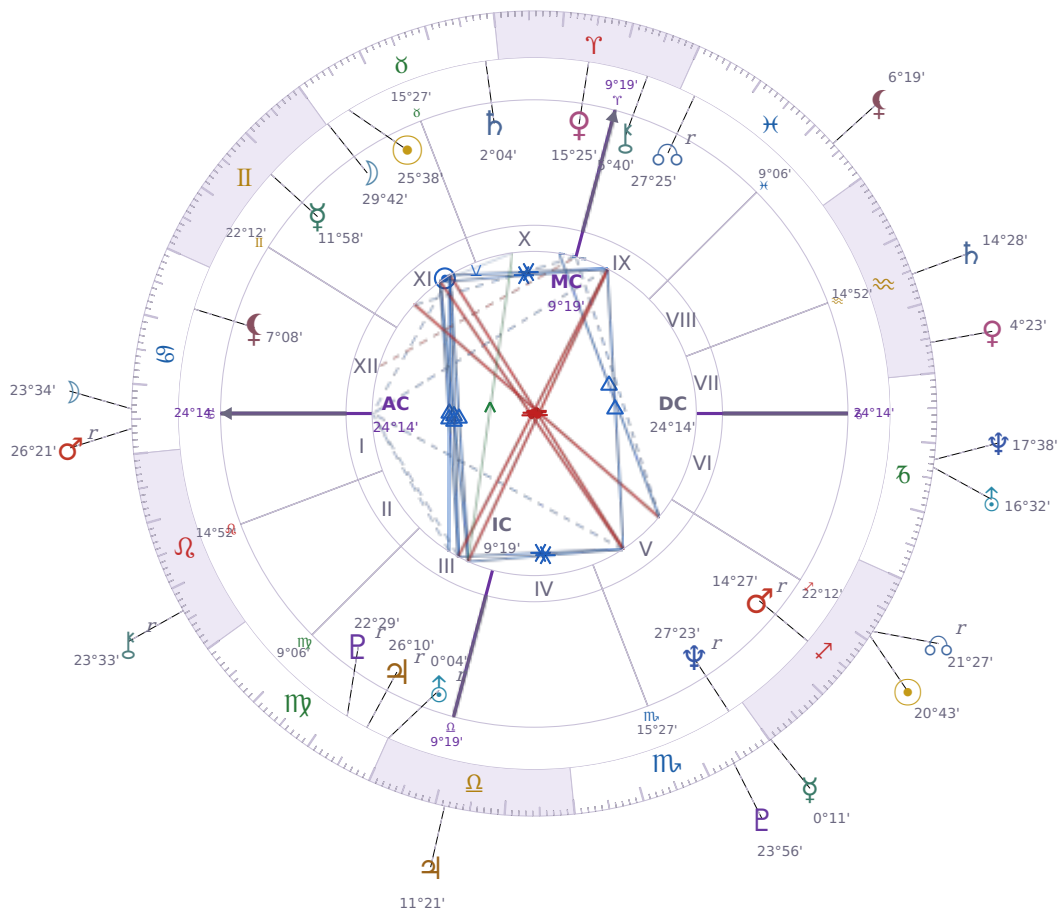

DAILY HOROSCOPE

Tucker Swanson McNear Carlson

American political commentator (born 1969)

♉ Taurus May 16, 1969 10:07 San Francisco

Saturday, 12 December 1992

TRANSITS FOR TODAY

☉ Sun	in ♐ Sagittarius	20°43'31"
☾ Moon	in ♋ Cancer	23°34'04"
☿ Mercury	in ♐ Sagittarius	0°11'28"
♀ Venus	in ♒ Aquarius	4°23'43"
♂ Mars	in ♋ Cancer Rx	26°21'02"
♃ Jupiter	in ♎ Libra	11°21'33"
♄ Saturn	in ♒ Aquarius	14°28'08"

♅ Uranus	in ♄ Capricorn	16°32'55"
♆ Neptune	in ♄ Capricorn	17°38'46"
♇ Pluto	in ♏ Scorpio	23°56'38"
♁ Chiron	in ♌ Leo Rx	23°33'03"
♁ NNode	in ♐ Sagittarius Rx	21°27'29"
♁ Lilith	in ♋ Pisces	6°19'27"

NATAL PLANETS

KEY DATE

☿ Mercury enters ♐ Sagittarius

Mercury in *Sagittarius* brings **direct, blunt communication** — people say what they think without much filtering, which can clear the air or create awkward moments depending on who's listening. At work and in conversations, you'll notice **big-picture talk** taking over, with less patience for small details or nitpicking, so getting agreements in writing becomes more important. *Sagittarius* also pushes curiosity and debate, so **arguments stay friendly** longer than usual, even when people disagree strongly.