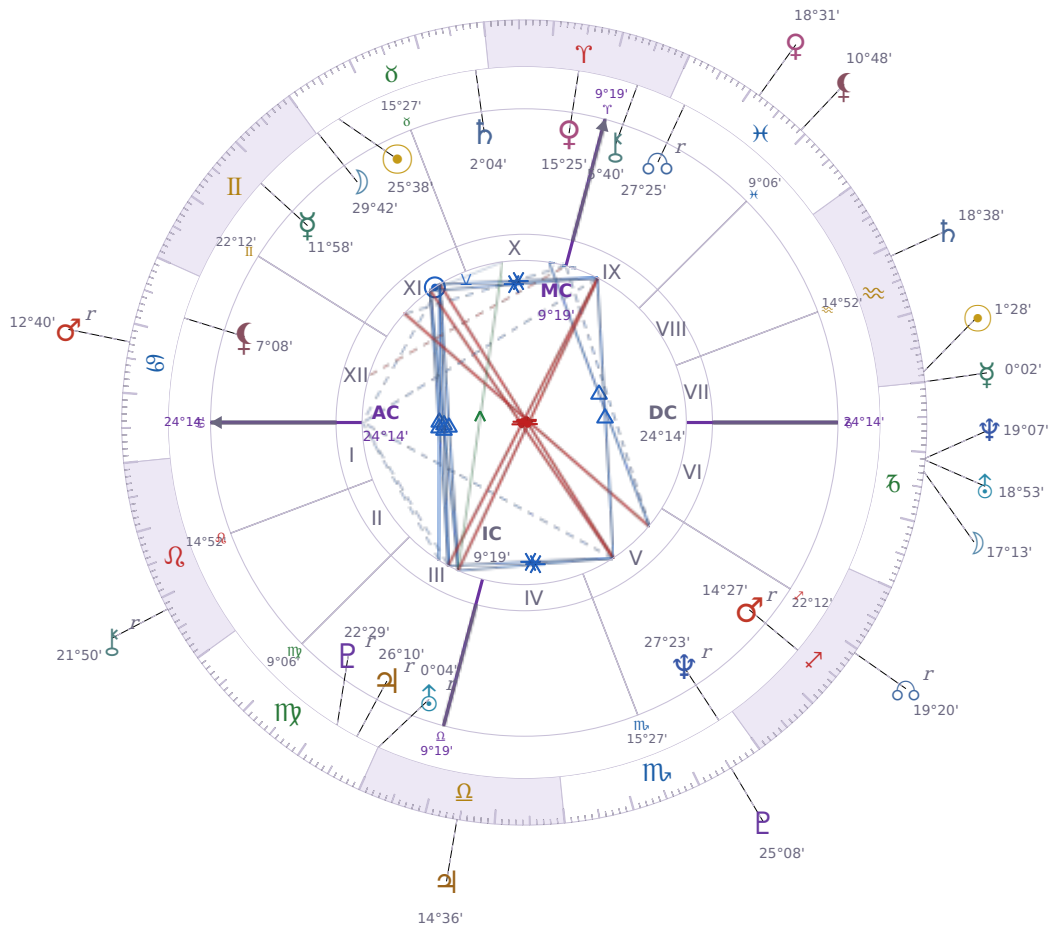

DAILY HOROSCOPE

Tucker Swanson McNear Carlson

American political commentator (born 1969)

♉ Taurus May 16, 1969 10:07 San Francisco

Thursday, 21 January 1993

TRANSITS FOR TODAY

☉ Sun	in ♒ Aquarius	1°28'06"
☾ Moon	in ♑ Capricorn	17°13'38"
☿ Mercury	in ♒ Aquarius	0°02'26"
♀ Venus	in ♓ Pisces	18°31'16"
♂ Mars	in ♋ Cancer <b>Rx</b>	12°40'46"
♃ Jupiter	in ♎ Libra	14°36'26"
♄ Saturn	in ♒ Aquarius	18°38'32"

♅ Uranus	in ♄ Capricorn	18°53'03"
♆ Neptune	in ♄ Capricorn	19°07'48"
♇ Pluto	in ♏ Scorpio	25°08'16"
♁ Chiron	in ♌ Leo <b>Rx</b>	21°50'04"
♊ NNode	in ♐ Sagittarius <b>Rx</b>	19°20'25"
♁ Lilith	in ♋ Pisces	10°48'19"