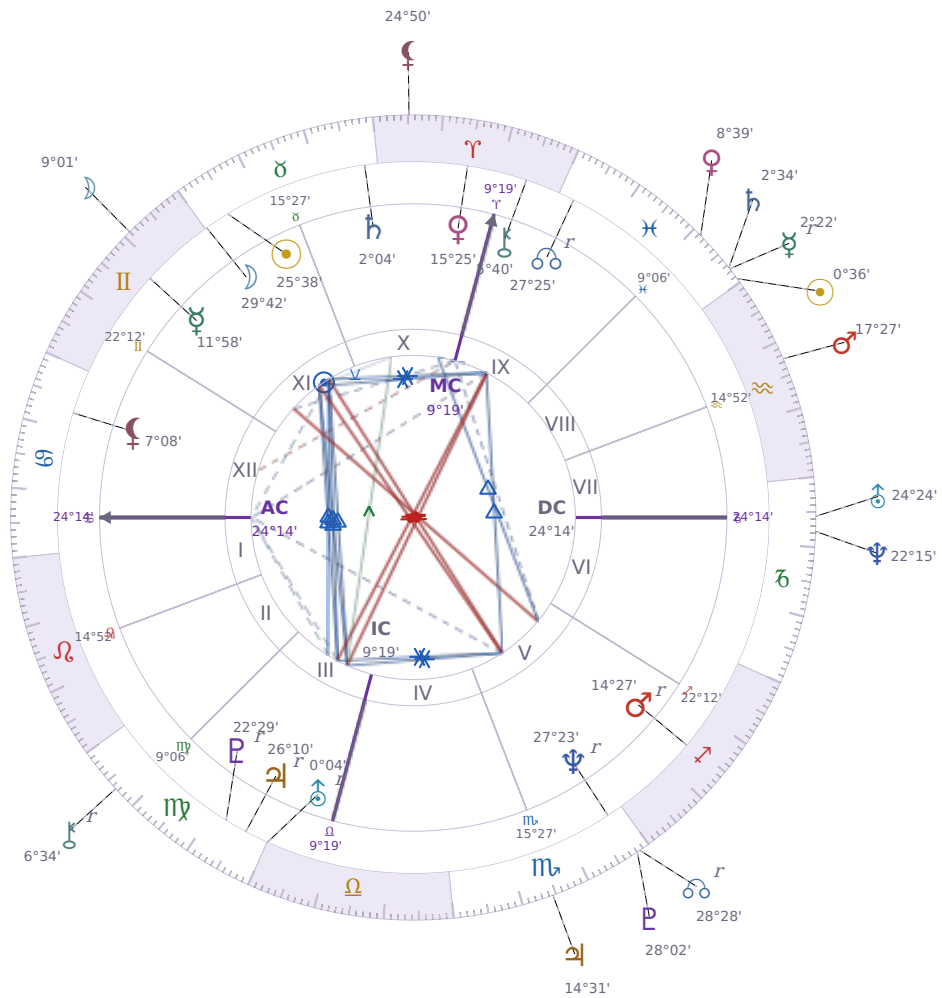

DAILY HOROSCOPE

Tucker Swanson McNear Carlson

American political commentator (born 1969)

♉ Taurus May 16, 1969 10:07 San Francisco

Saturday, 19 February 1994

TRANSITS FOR TODAY

☉ Sun	in ♉ Pisces	0°36'54"
☾ Moon	in ♊ Gemini	9°01'13"
☿ Mercury	in ♉ Pisces Rx	2°22'30"
♀ Venus	in ♉ Pisces	8°39'22"
♂ Mars	in ♒ Aquarius	17°27'27"
♃ Jupiter	in ♏ Scorpio	14°31'39"
♄ Saturn	in ♉ Pisces	2°34'24"

♅ Uranus	in ♄ Capricorn	24°24'02"
♆ Neptune	in ♄ Capricorn	22°15'03"
♇ Pluto	in ♏ Scorpio	28°02'39"
♁ Chiron	in ♍ Virgo Rx	6°34'02"
♁ NNode	in ♏ Scorpio Rx	28°28'33"
♁ Lilith	in ♈ Aries	24°50'17"

NATAL PLANETS