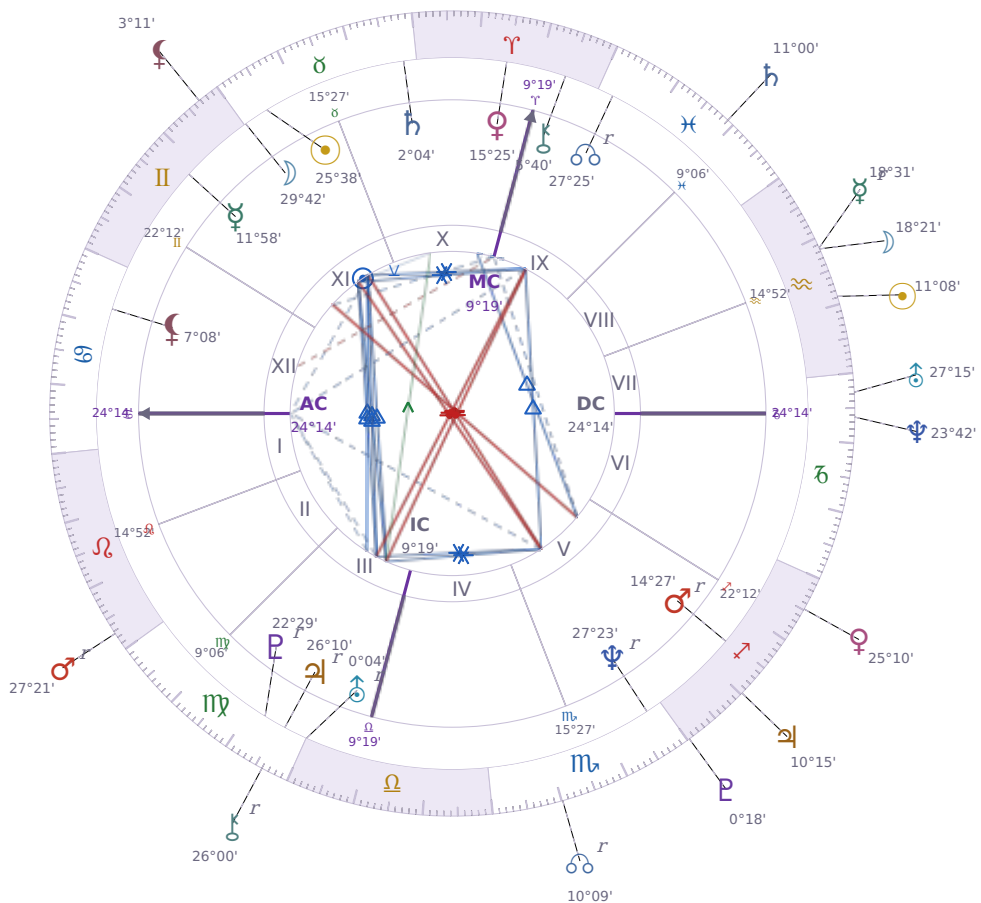

DAILY HOROSCOPE

Tucker Swanson McNear Carlson

American political commentator (born 1969)

♉ Taurus May 16, 1969 10:07 San Francisco

Tuesday, 31 January 1995

TRANSITS FOR TODAY

☉ Sun	in ♒ Aquarius	11°08'32"
☾ Moon	in ♒ Aquarius	18°21'45"
☿ Mercury	in ♒ Aquarius Rx	18°31'36"
♀ Venus	in ♐ Sagittarius	25°10'05"
♂ Mars	in ♌ Leo Rx	27°21'31"
♃ Jupiter	in ♐ Sagittarius	10°15'14"
♄ Saturn	in ♋ Pisces	11°00'36"

♅ Uranus	in ♄ Capricorn	27°15'38"
♆ Neptune	in ♄ Capricorn	23°42'53"
♇ Pluto	in ♏ Sagittarius	0°18'40"
♁ Chiron	in ♍ Virgo Rx	26°00'56"
♁ NNode	in ♏ Scorpio Rx	10°09'11"
♁ Lilith	in ♊ Gemini	3°11'34"

NATAL PLANETS