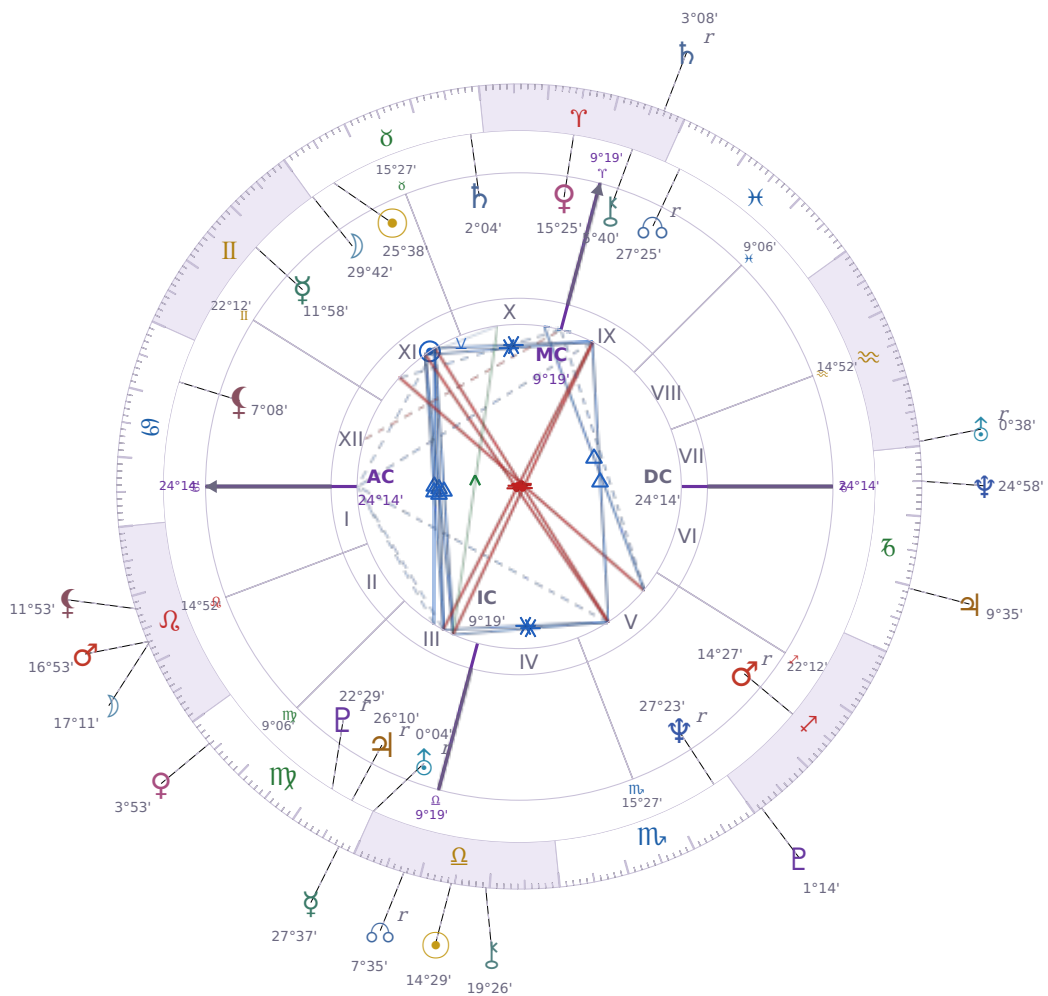

DAILY HOROSCOPE

Tucker Swanson McNear Carlson

American political commentator (born 1969)

♉ Taurus May 16, 1969 10:07 San Francisco

Monday, 7 October 1996

TRANSITS FOR TODAY

☉ Sun	in ♎ Libra	14°29'37"
☾ Moon	in ♌ Leo	17°11'30"
☿ Mercury	in ♍ Virgo	27°37'01"
♀ Venus	in ♍ Virgo	3°53'51"
♂ Mars	in ♌ Leo	16°53'32"
♃ Jupiter	in ♐ Capricorn	9°35'27"
♄ Saturn	in ♈ Aries Rx	3°08'23"

♅ Uranus	in ♒ Aquarius Rx	0°38'40"
♆ Neptune	in ♑ Capricorn	24°58'37"
♇ Pluto	in ♏ Sagittarius	1°14'21"
♁ Chiron	in ♎ Libra	19°26'53"
♁ NNode	in ♎ Libra Rx	7°35'00"
♁ Lilith	in ♌ Leo	11°53'38"

NATAL PLANETS