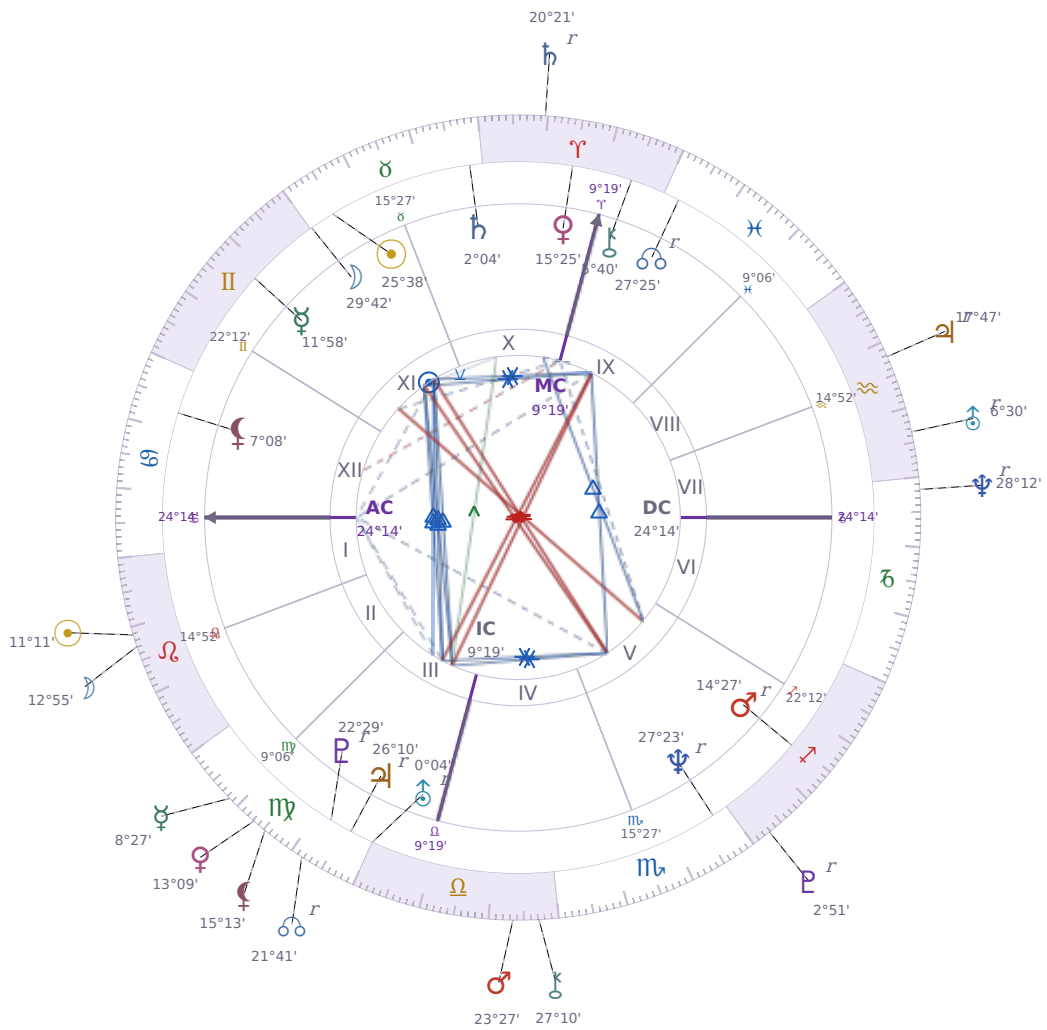

DAILY HOROSCOPE

Tucker Swanson McNear Carlson

American political commentator (born 1969)

♉ Taurus May 16, 1969 10:07 San Francisco

Sunday, 3 August 1997

TRANSITS FOR TODAY

☉ Sun	in ♌ Leo	11°11'00"
☾ Moon	in ♌ Leo	12°55'41"
☿ Mercury	in ♍ Virgo	8°27'53"
♀ Venus	in ♍ Virgo	13°09'29"
♂ Mars	in ♎ Libra	23°27'56"
♃ Jupiter	in ♒ Aquarius Rx	17°47'18"
♄ Saturn	in ♈ Aries Rx	20°21'29"

♅ Uranus	in ♒ Aquarius Rx	6°30'34"
♆ Neptune	in ♑ Capricorn Rx	28°12'52"
♇ Pluto	in ♏ Sagittarius Rx	2°51'18"
♁ Chiron	in ♎ Libra	27°10'22"
♁ NNode	in ♍ Virgo Rx	21°41'47"
♁ Lilith	in ♍ Virgo	15°13'57"

## NATAL PLANETS

☉ Sun	in ♉ Taurus	25°38'16"	XI
☾ Moon	in ♉ Taurus	29°42'46"	XI
☿ Mercury	in ♊ Gemini	11°58'12"	XI
♀ Venus	in ♈ Aries	15°25'00"	X
♂ Mars	in ♏ Sagittarius	14°27'19"	V Rx
♃ Jupiter	in ♍ Virgo	26°10'12"	III Rx
♄ Saturn	in ♉ Taurus	2°04'36"	X
♅ Uranus	in ♎ Libra	0°04'09"	III Rx
♆ Neptune	in ♏ Scorpio	27°23'30"	V Rx
♇ Pluto	in ♍ Virgo	22°29'00"	III Rx
♁ Chiron	in ♈ Aries	5°40'23"	IX
♁ North Node	in ♋ Pisces	27°25'37"	IX Rx
♁ Lilith	in ♋ Cancer	7°08'35"	XII