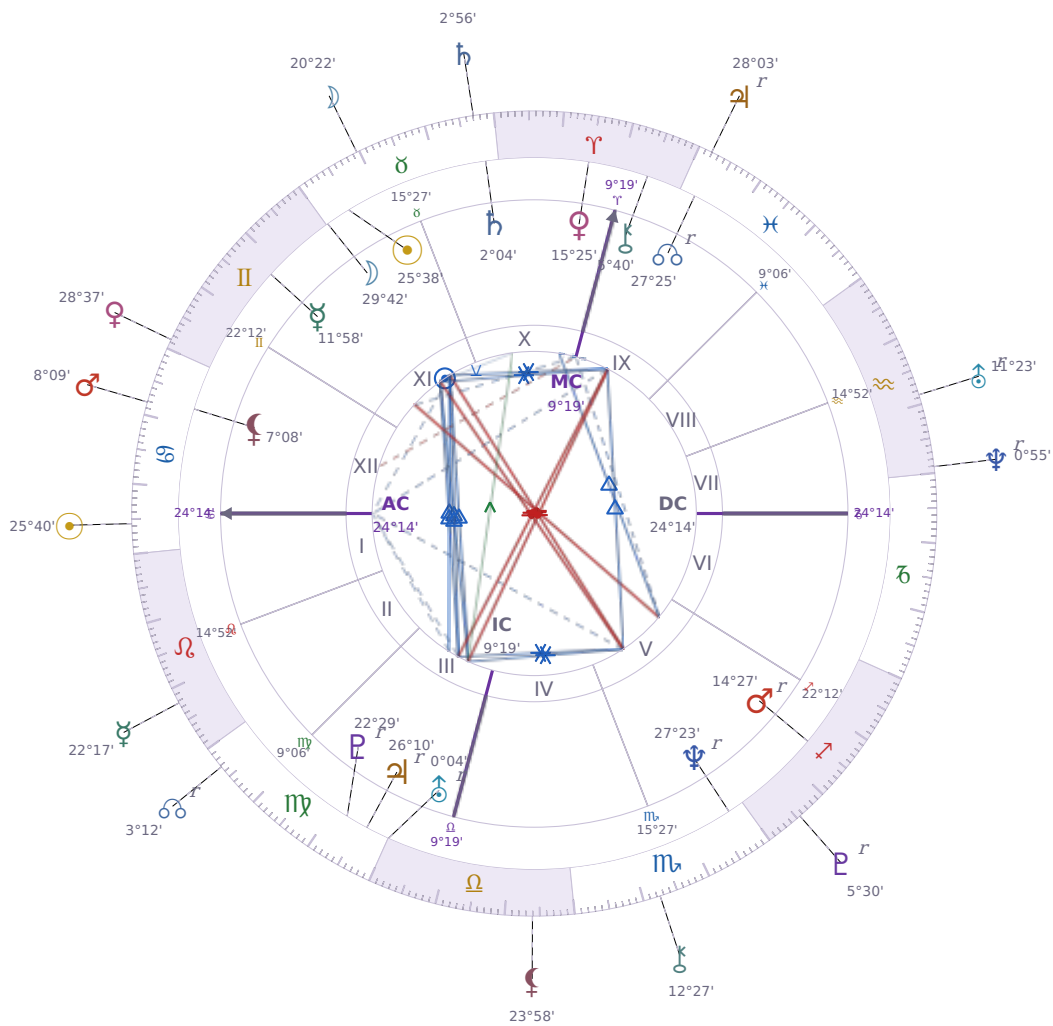

DAILY HOROSCOPE

Tucker Swanson McNear Carlson

American political commentator (born 1969)

♉ Taurus May 16, 1969 10:07 San Francisco

Saturday, 18 July 1998

TRANSITS FOR TODAY

☉ Sun	in ♋ Cancer	25°40'00"
☾ Moon	in ♉ Taurus	20°22'55"
☿ Mercury	in ♌ Leo	22°17'33"
♀ Venus	in ♊ Gemini	28°37'56"
♂ Mars	in ♋ Cancer	8°09'02"
♃ Jupiter	in ♋ Pisces Rx	28°03'34"
♄ Saturn	in ♉ Taurus	2°56'31"

♅ Uranus	in ♒ Aquarius Rx	11°23'12"
♆ Neptune	in ♒ Aquarius Rx	0°55'00"
♇ Pluto	in ♐ Sagittarius Rx	5°30'55"
♁ Chiron	in ♏ Scorpio	12°27'05"
♁ NNode	in ♍ Virgo Rx	3°12'50"
♁ Lilith	in ♎ Libra	23°58'17"

NATAL PLANETS

☉ Sun	in ♉ Taurus	25°38'16"	XI
☾ Moon	in ♉ Taurus	29°42'46"	XI
☿ Mercury	in ♊ Gemini	11°58'12"	XI
♀ Venus	in ♈ Aries	15°25'00"	X
♂ Mars	in ♐ Sagittarius	14°27'19"	V Rx
♃ Jupiter	in ♍ Virgo	26°10'12"	III Rx
♄ Saturn	in ♉ Taurus	2°04'36"	X
♅ Uranus	in ♎ Libra	0°04'09"	III Rx
♆ Neptune	in ♏ Scorpio	27°23'30"	V Rx
♇ Pluto	in ♍ Virgo	22°29'00"	III Rx
♁ Chiron	in ♈ Aries	5°40'23"	IX
♁ North Node	in ♋ Pisces	27°25'37"	IX Rx
♁ Lilith	in ♋ Cancer	7°08'35"	XII