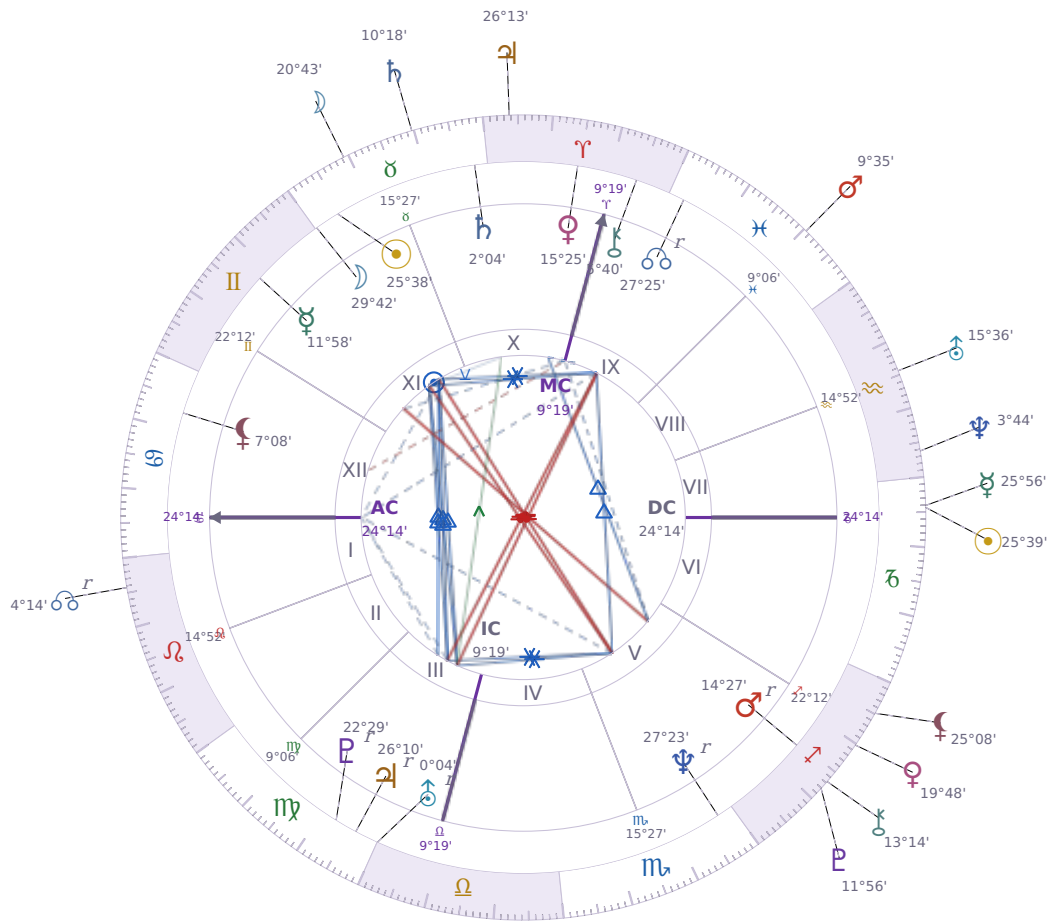

DAILY HOROSCOPE

**Tucker Swanson McNear Carlson**

American political commentator (born 1969)

♉ Taurus May 16, 1969 10:07 San Francisco

**Sunday, 16 January 2000**

**TRANSITS FOR TODAY**

☉ Sun	in ♑ Capricorn	25°39'28"
☾ Moon	in ♉ Taurus	20°43'20"
☿ Mercury	in ♑ Capricorn	25°56'32"
♀ Venus	in ♏ Sagittarius	19°48'18"
♂ Mars	in ♓ Pisces	9°35'24"
♃ Jupiter	in ♈ Aries	26°13'56"
♄ Saturn	in ♉ Taurus	10°18'21"

♅ Uranus	in ♒ Aquarius	15°36'24"
♆ Neptune	in ♒ Aquarius	3°44'42"
♇ Pluto	in ♐ Sagittarius	11°56'54"
♁ Chiron	in ♐ Sagittarius	13°14'53"
♁ NNode	in ♌ Leo <b>Rx</b>	4°14'47"
♁ Lilith	in ♐ Sagittarius	25°08'02"

## NATAL PLANETS

☉ Sun	in ♉ Taurus	25°38'16"	XI
☾ Moon	in ♉ Taurus	29°42'46"	XI
☿ Mercury	in ♊ Gemini	11°58'12"	XI
♀ Venus	in ♈ Aries	15°25'00"	X
♂ Mars	in ♐ Sagittarius	14°27'19"	V <b>Rx</b>
♃ Jupiter	in ♍ Virgo	26°10'12"	III <b>Rx</b>
♄ Saturn	in ♉ Taurus	2°04'36"	X
♅ Uranus	in ♎ Libra	0°04'09"	III <b>Rx</b>
♆ Neptune	in ♏ Scorpio	27°23'30"	V <b>Rx</b>
♇ Pluto	in ♍ Virgo	22°29'00"	III <b>Rx</b>
♁ Chiron	in ♈ Aries	5°40'23"	IX
♁ North Node	in ♋ Pisces	27°25'37"	IX <b>Rx</b>
♁ Lilith	in ♋ Cancer	7°08'35"	XII