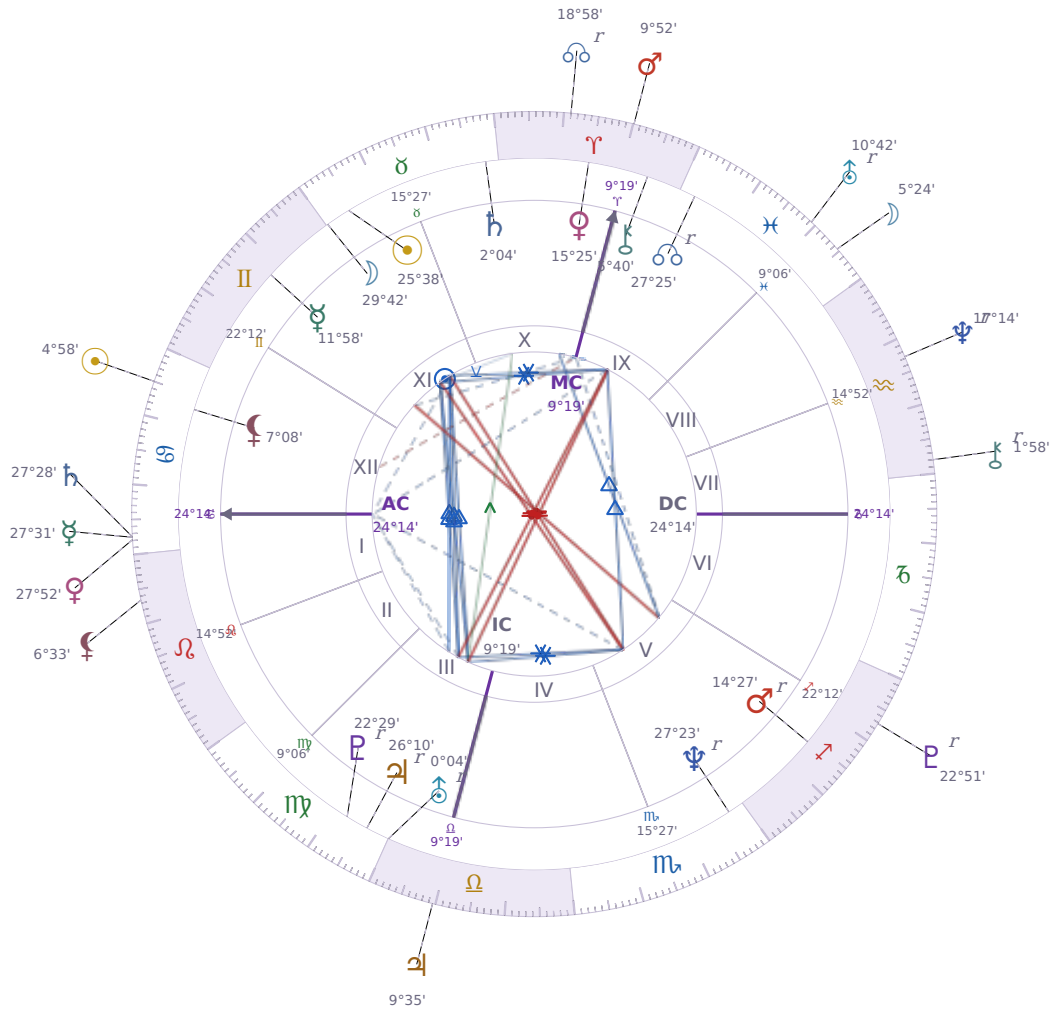

DAILY HOROSCOPE

Tucker Swanson McNear Carlson

American political commentator (born 1969)

♉ Taurus May 16, 1969 10:07 San Francisco

Sunday, 26 June 2005

TRANSITS FOR TODAY

|           |                     |           |
|-----------|---------------------|-----------|
| ☉ Sun     | in ♋ Cancer         | 4°58'33"  |
| ☾ Moon    | in ♓ Pisces         | 5°24'41"  |
| ☿ Mercury | in ♋ Cancer         | 27°31'41" |
| ♀ Venus   | in ♋ Cancer         | 27°52'46" |
| ♂ Mars    | in ♈ Aries          | 9°52'24"  |
| ♃ Jupiter | in ♎ Libra          | 9°35'35"  |
| ♄ Saturn  | in ♋ Cancer         | 27°28'07" |
| ♅ Uranus  | in ♓ Pisces Rx      | 10°42'43" |
| ♆ Neptune | in ♒ Aquarius Rx    | 17°14'44" |
| ♇ Pluto   | in ♏ Sagittarius Rx | 22°51'22" |
| ♁ Chiron  | in ♒ Aquarius Rx    | 1°58'59"  |
| ♁ NNode   | in ♈ Aries Rx       | 18°58'36" |
| ♁ Lilith  | in ♌ Leo            | 6°33'35"  |

## NATAL PLANETS

|              |                  |           |        |
|--------------|------------------|-----------|--------|
| ☉ Sun        | in ♉ Taurus      | 25°38'16" | XI     |
| ☾ Moon       | in ♉ Taurus      | 29°42'46" | XI     |
| ☿ Mercury    | in ♊ Gemini      | 11°58'12" | XI     |
| ♀ Venus      | in ♈ Aries       | 15°25'00" | X      |
| ♂ Mars       | in ♐ Sagittarius | 14°27'19" | V Rx   |
| ♃ Jupiter    | in ♍ Virgo       | 26°10'12" | III Rx |
| ♄ Saturn     | in ♉ Taurus      | 2°04'36"  | X      |
| ♅ Uranus     | in ♎ Libra       | 0°04'09"  | III Rx |
| ♆ Neptune    | in ♏ Scorpio     | 27°23'30" | V Rx   |
| ♇ Pluto      | in ♍ Virgo       | 22°29'00" | III Rx |
| ♁ Chiron     | in ♈ Aries       | 5°40'23"  | IX     |
| ♁ North Node | in ♋ Pisces      | 27°25'37" | IX Rx  |
| ♁ Lilith     | in ♋ Cancer      | 7°08'35"  | XII    |

## KEY TRANSIT FACTORS