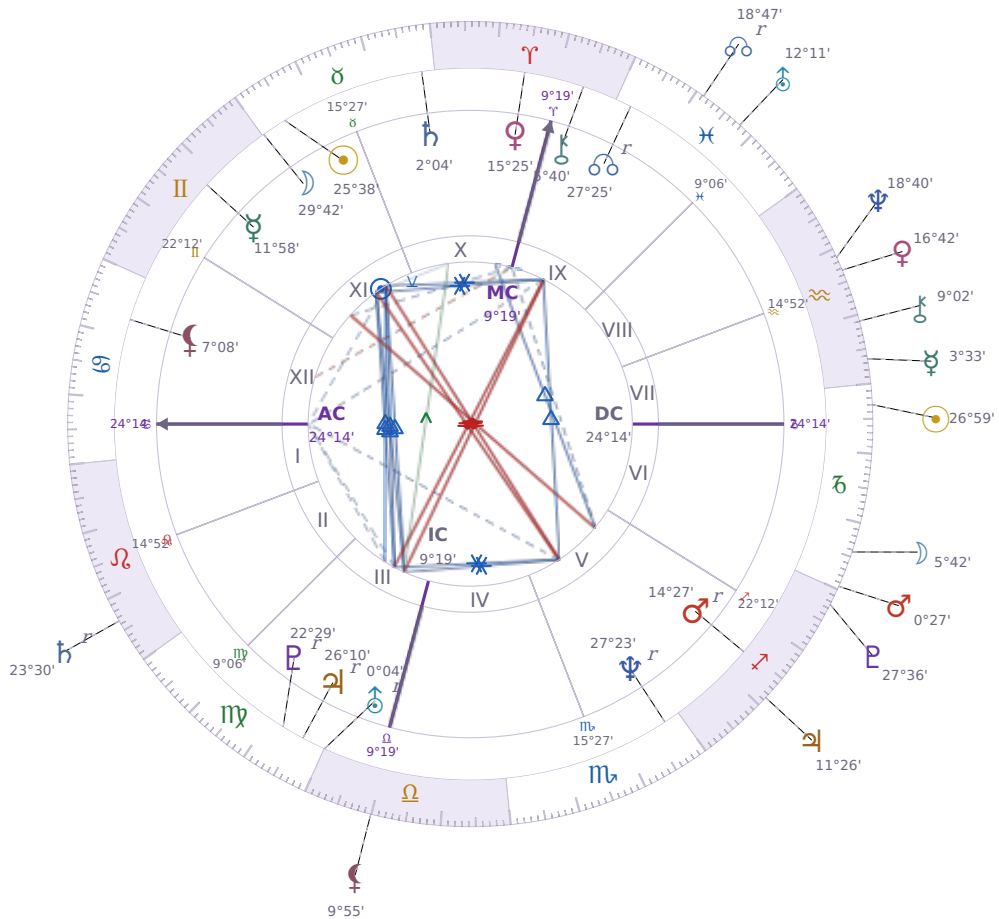

DAILY HOROSCOPE

Tucker Swanson McNear Carlson

American political commentator (born 1969)

♉ Taurus May 16, 1969 10:07 San Francisco

Wednesday, 17 January 2007

TRANSITS FOR TODAY

☉ Sun	in ♑ Capricorn	26°59'11"
☾ Moon	in ♑ Capricorn	5°42'03"
☿ Mercury	in ♒ Aquarius	3°33'36"
♀ Venus	in ♒ Aquarius	16°42'37"
♂ Mars	in ♑ Capricorn	0°27'44"
♃ Jupiter	in ♏ Sagittarius	11°26'29"
♄ Saturn	in ♌ Leo Rx	23°30'35"
♅ Uranus	in ♓ Pisces	12°11'07"
♆ Neptune	in ♒ Aquarius	18°40'22"
♇ Pluto	in ♏ Sagittarius	27°36'22"
♁ Chiron	in ♒ Aquarius	9°02'46"
♁ NNode	in ♓ Pisces Rx	18°47'45"
♁ Lilith	in ♎ Libra	9°55'04"

## NATAL PLANETS

☉ Sun	in ♉ Taurus	25°38'16"	XI
☾ Moon	in ♉ Taurus	29°42'46"	XI
☿ Mercury	in ♊ Gemini	11°58'12"	XI
♀ Venus	in ♈ Aries	15°25'00"	X
♂ Mars	in ♐ Sagittarius	14°27'19"	V Rx
♃ Jupiter	in ♍ Virgo	26°10'12"	III Rx
♄ Saturn	in ♉ Taurus	2°04'36"	X
♅ Uranus	in ♎ Libra	0°04'09"	III Rx
♆ Neptune	in ♏ Scorpio	27°23'30"	V Rx
♇ Pluto	in ♍ Virgo	22°29'00"	III Rx
♁ Chiron	in ♈ Aries	5°40'23"	IX
♁ North Node	in ♋ Pisces	27°25'37"	IX Rx
♁ Lilith	in ♋ Cancer	7°08'35"	XII