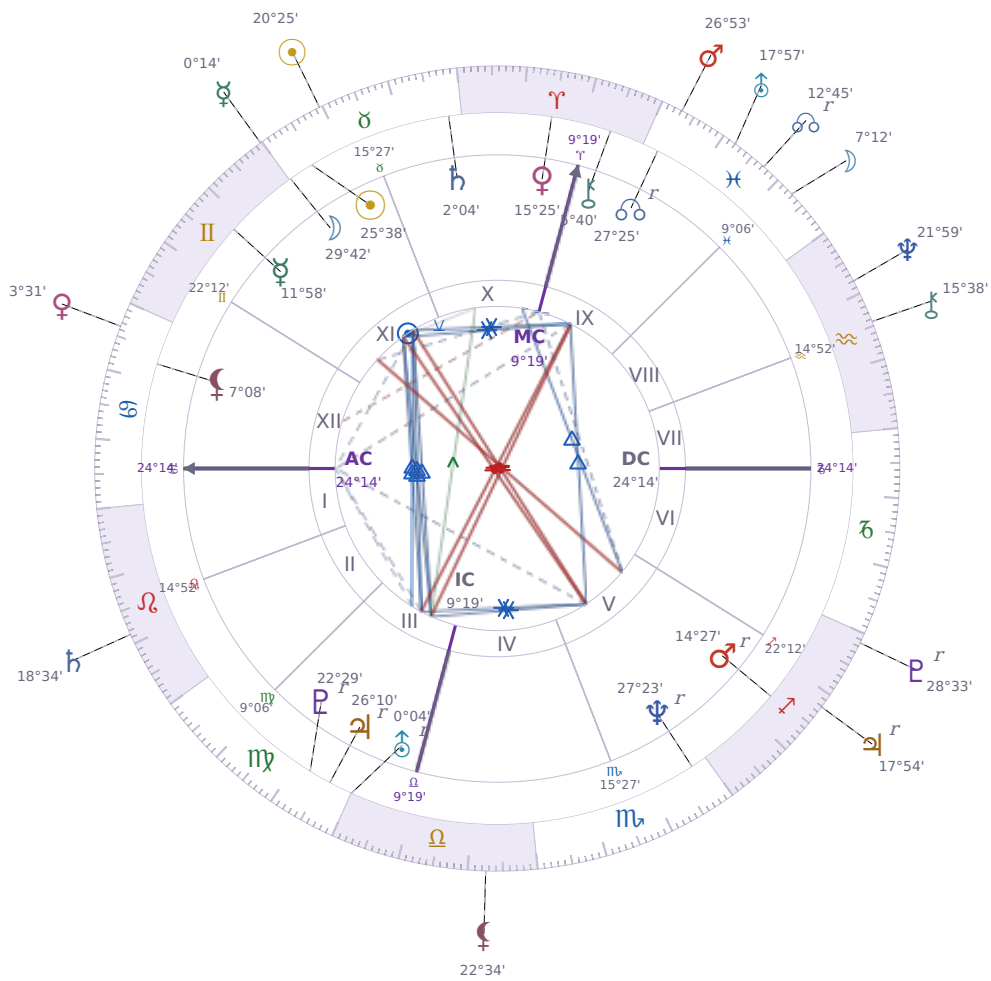

DAILY HOROSCOPE

Tucker Swanson McNear Carlson

American political commentator (born 1969)

♉ Taurus May 16, 1969 10:07 San Francisco

Friday, 11 May 2007

TRANSITS FOR TODAY

☉ Sun	in ♉ Taurus	20°25'40"
☾ Moon	in ♓ Pisces	7°12'54"
☿ Mercury	in ♊ Gemini	0°14'11"
♀ Venus	in ♋ Cancer	3°31'33"
♂ Mars	in ♓ Pisces	26°53'35"
♃ Jupiter	in ♐ Sagittarius Rx	17°54'35"
♄ Saturn	in ♌ Leo	18°34'12"

♅ Uranus	in ♓ Pisces	17°57'23"
♆ Neptune	in ♒ Aquarius	21°59'00"
♇ Pluto	in ♐ Sagittarius Rx	28°33'31"
♁ Chiron	in ♒ Aquarius	15°38'16"
♁ NNode	in ♓ Pisces Rx	12°45'32"
♁ Lilith	in ♎ Libra	22°34'54"

NATAL PLANETS