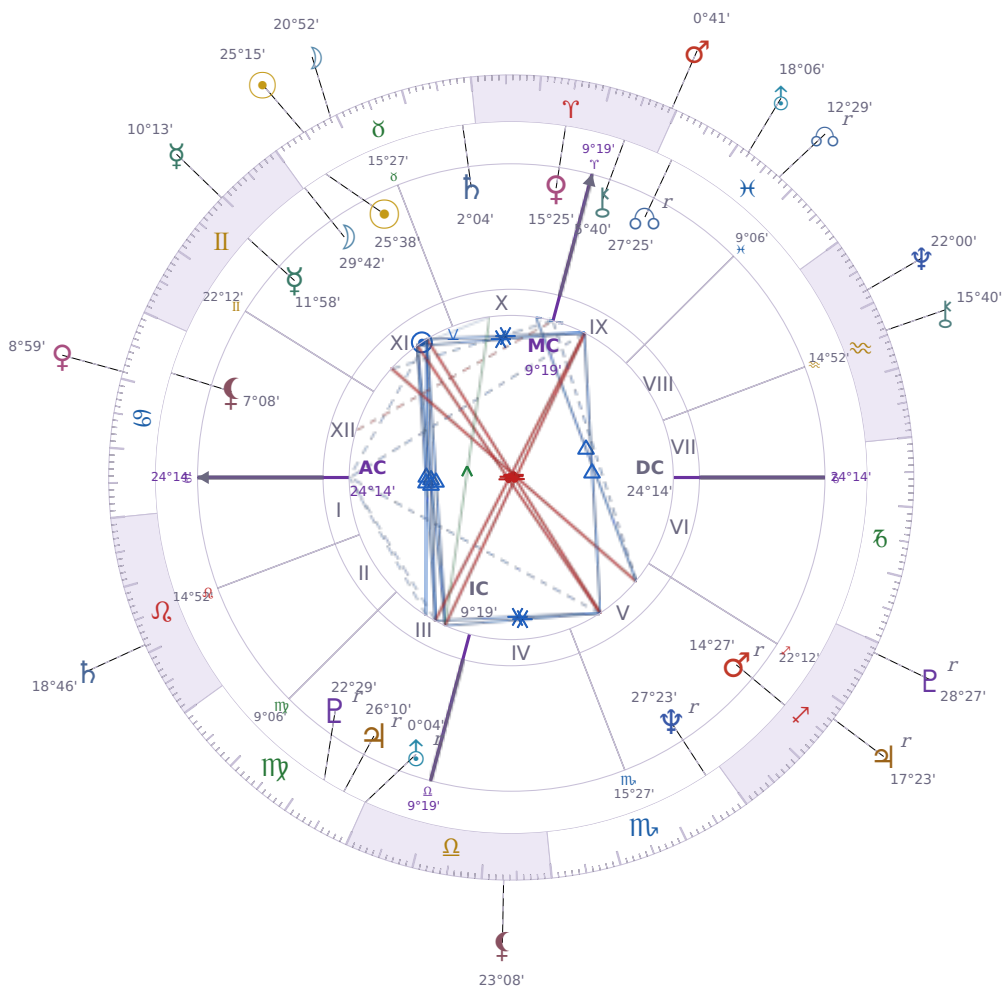

DAILY HOROSCOPE

**Tucker Swanson McNear Carlson**

American political commentator (born 1969)

♉ Taurus May 16, 1969 10:07 San Francisco

**Wednesday, 16 May 2007**

**TRANSITS FOR TODAY**

☉ Sun	in ♉ Taurus	25°15'17"
☾ Moon	in ♉ Taurus	20°52'39"
☿ Mercury	in ♊ Gemini	10°13'28"
♀ Venus	in ♋ Cancer	8°59'15"
♂ Mars	in ♈ Aries	0°41'32"
♃ Jupiter	in ♐ Sagittarius Rx	17°23'19"
♄ Saturn	in ♌ Leo	18°46'47"

♅ Uranus	in ♋ Pisces	18°06'48"
♆ Neptune	in ♒ Aquarius	22°00'50"
♇ Pluto	in ♐ Sagittarius Rx	28°27'35"
♁ Chiron	in ♒ Aquarius	15°40'39"
♁ NNode	in ♋ Pisces Rx	12°29'38"
♁ Lilith	in ♎ Libra	23°08'18"

## NATAL PLANETS

☉ Sun	in ♉ Taurus	25°38'16"	XI
☾ Moon	in ♉ Taurus	29°42'46"	XI
☿ Mercury	in ♊ Gemini	11°58'12"	XI
♀ Venus	in ♈ Aries	15°25'00"	X
♂ Mars	in ♐ Sagittarius	14°27'19"	V Rx
♃ Jupiter	in ♍ Virgo	26°10'12"	III Rx
♄ Saturn	in ♉ Taurus	2°04'36"	X
♅ Uranus	in ♎ Libra	0°04'09"	III Rx
♆ Neptune	in ♏ Scorpio	27°23'30"	V Rx
♇ Pluto	in ♍ Virgo	22°29'00"	III Rx
♁ Chiron	in ♈ Aries	5°40'23"	IX
♁ North Node	in ♋ Pisces	27°25'37"	IX Rx
♁ Lilith	in ♋ Cancer	7°08'35"	XII