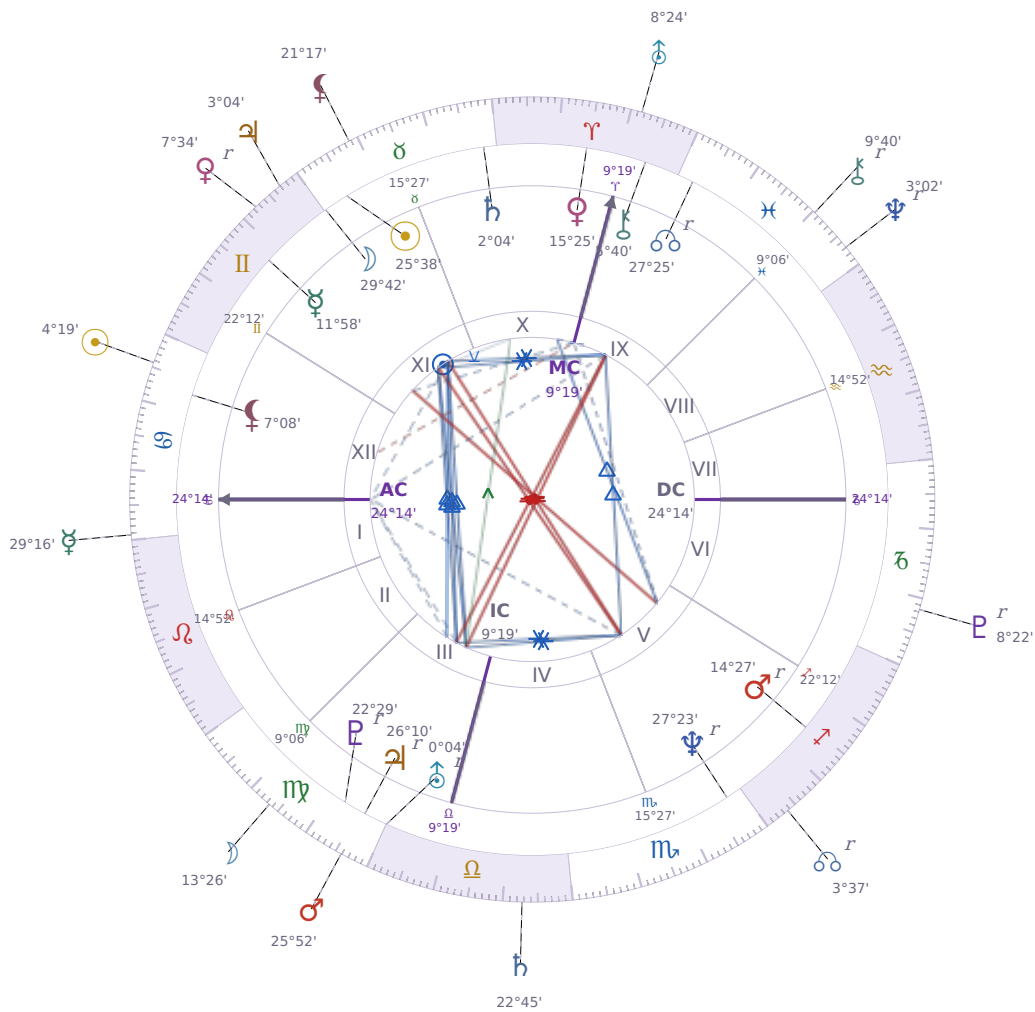

DAILY HOROSCOPE

Tucker Swanson McNear Carlson

American political commentator (born 1969)

♉ Taurus May 16, 1969 10:07 San Francisco

Monday, 25 June 2012

TRANSITS FOR TODAY

☉ Sun	in ♋ Cancer	4°19'41"
☾ Moon	in ♍ Virgo	13°26'47"
☿ Mercury	in ♋ Cancer	29°16'06"
♀ Venus	in ♊ Gemini <b>Rx</b>	7°34'32"
♂ Mars	in ♍ Virgo	25°52'45"
♃ Jupiter	in ♊ Gemini	3°04'37"
♄ Saturn	in ♎ Libra	22°45'49"

♅ Uranus	in ♈ Aries	8°24'43"
♆ Neptune	in ♋ Pisces Rx	3°02'16"
♇ Pluto	in ♏ Capricorn Rx	8°22'01"
♄ Chiron	in ♋ Pisces Rx	9°40'13"
♁ NNode	in ♐ Sagittarius Rx	3°37'58"
♁ Lilith	in ♉ Taurus	21°17'41"