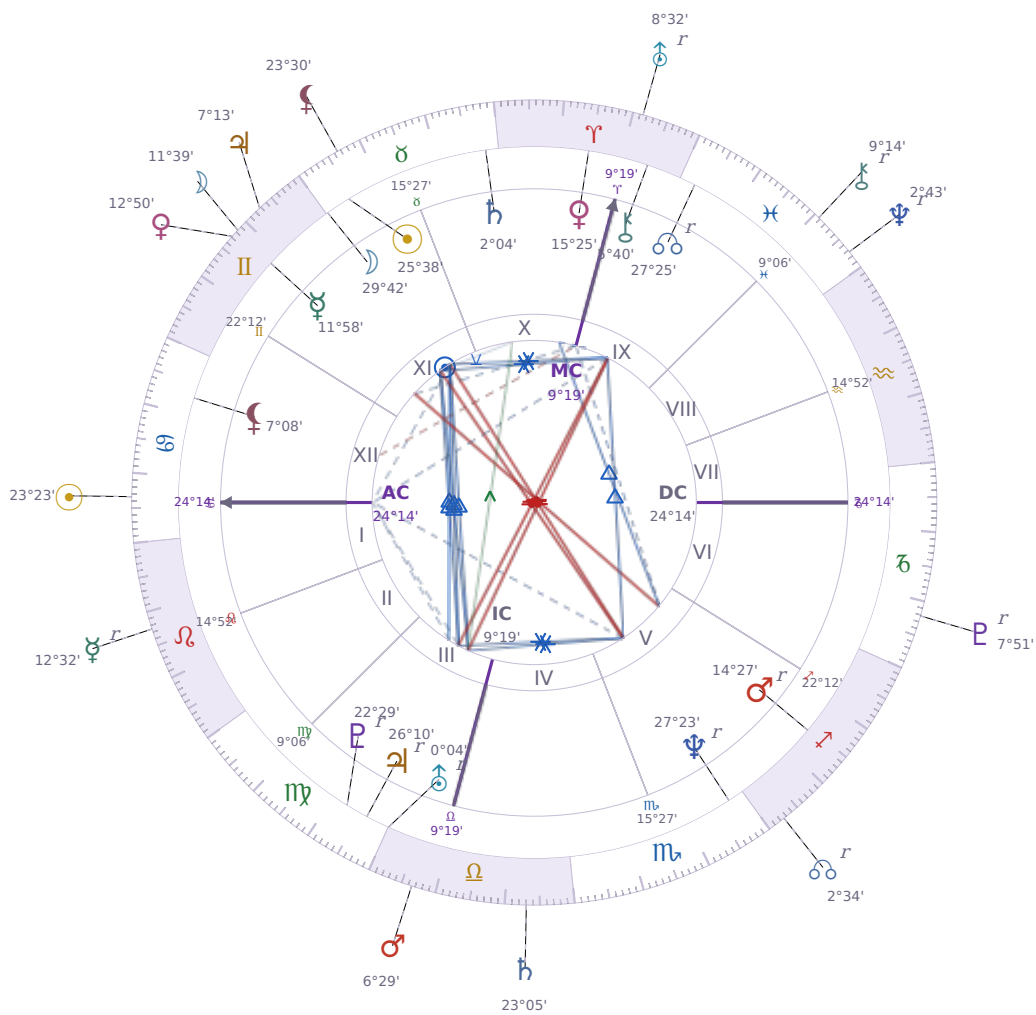

DAILY HOROSCOPE

Tucker Swanson McNear Carlson

American political commentator (born 1969)

♉ Taurus May 16, 1969 10:07 San Francisco

Sunday, 15 July 2012

TRANSITS FOR TODAY

☉ Sun	in ♋ Cancer	23°23'47"
☾ Moon	in ♊ Gemini	11°39'19"
☿ Mercury	in ♌ Leo Rx	12°32'10"
♀ Venus	in ♊ Gemini	12°50'34"
♂ Mars	in ♎ Libra	6°29'30"
♃ Jupiter	in ♊ Gemini	7°13'57"
♄ Saturn	in ♎ Libra	23°05'53"

♅ Uranus	in ♈ Aries Rx	8°32'22"
♆ Neptune	in ♓ Pisces Rx	2°43'54"
♇ Pluto	in ♑ Capricorn Rx	7°52'00"
♁ Chiron	in ♓ Pisces Rx	9°14'46"
♊ NNode	in ♐ Sagittarius Rx	2°34'26"
♁ Lilith	in ♉ Taurus	23°30'38"

## NATAL PLANETS

☉ Sun	in ♉ Taurus	25°38'16"	XI
☾ Moon	in ♉ Taurus	29°42'46"	XI
☿ Mercury	in ♊ Gemini	11°58'12"	XI
♀ Venus	in ♈ Aries	15°25'00"	X
♂ Mars	in ♐ Sagittarius	14°27'19"	V Rx
♃ Jupiter	in ♍ Virgo	26°10'12"	III Rx
♄ Saturn	in ♉ Taurus	2°04'36"	X
♅ Uranus	in ♎ Libra	0°04'09"	III Rx
♆ Neptune	in ♏ Scorpio	27°23'30"	V Rx
♇ Pluto	in ♍ Virgo	22°29'00"	III Rx
♁ Chiron	in ♈ Aries	5°40'23"	IX
♊ North Node	in ♓ Pisces	27°25'37"	IX Rx
♁ Lilith	in ♋ Cancer	7°08'35"	XII