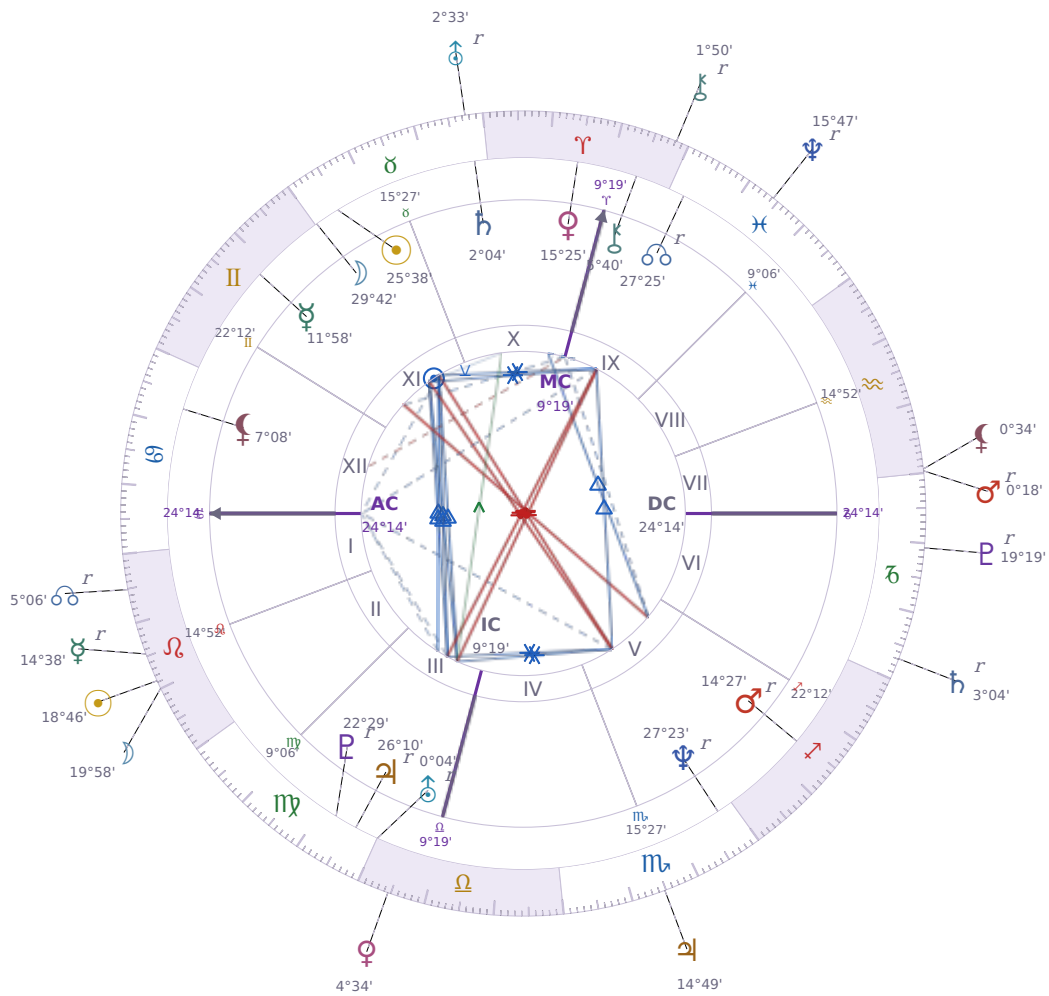

DAILY HOROSCOPE

Tucker Swanson McNear Carlson

American political commentator (born 1969)

♉ Taurus May 16, 1969 10:07 San Francisco

Saturday, 11 August 2018

TRANSITS FOR TODAY

☉ Sun	in ♌ Leo	18°46'35"
☾ Moon	in ♌ Leo	19°58'37"
☿ Mercury	in ♌ Leo Rx	14°38'09"
♀ Venus	in ♎ Libra	4°34'08"
♂ Mars	in ♒ Aquarius Rx	0°18'31"
♃ Jupiter	in ♏ Scorpio	14°49'12"
♄ Saturn	in ♑ Capricorn Rx	3°04'22"

♅ Uranus	in ♉ Taurus Rx	2°33'18"
♆ Neptune	in ♋ Pisces Rx	15°47'40"
♇ Pluto	in ♄ Capricorn Rx	19°19'35"
♁ Chiron	in ♈ Aries Rx	1°50'22"
♁ NNode	in ♌ Leo Rx	5°06'51"
♁ Lilith	in ♒ Aquarius	0°34'39"

NATAL PLANETS