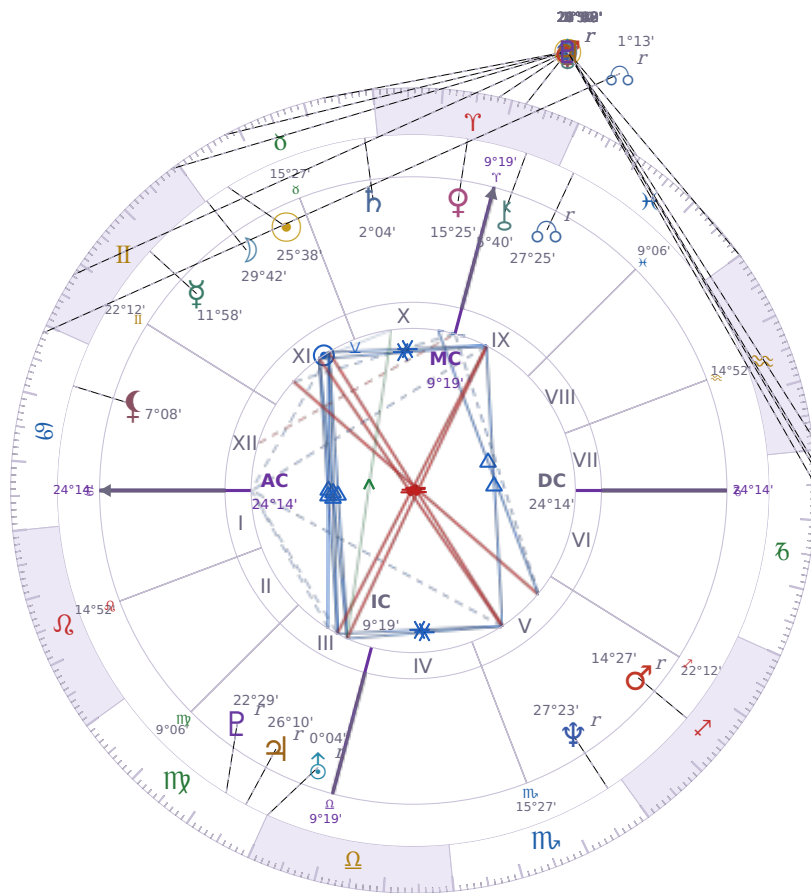

DAILY HOROSCOPE

Tucker Swanson McNear Carlson

American political commentator (born 1969)

♉ Taurus May 16, 1969 10:07 San Francisco

Tuesday, 12 May 2020

TRANSITS FOR TODAY

☉ Sun	in ♉ Taurus	22°12'58"
☾ Moon	in ♐ Capricorn	28°02'38"
☿ Mercury	in ♊ Gemini	1°14'05"
♀ Venus	in ♊ Gemini	21°49'41"
♂ Mars	in ♒ Aquarius	29°32'09"
♃ Jupiter	in ♐ Capricorn	27°14'00"
♄ Saturn	in ♒ Aquarius Rx	1°57'20"

♅ Uranus	in ♉ Taurus	7°30'46"
♆ Neptune	in ♓ Pisces	20°29'49"
♇ Pluto	in ♑ Capricorn Rx	24°55'32"
♁ Chiron	in ♈ Aries	7°57'48"
♊ NNode	in ♋ Cancer Rx	1°13'21"
♁ Lilith	in ♈ Aries	11°53'52"

NATAL PLANETS