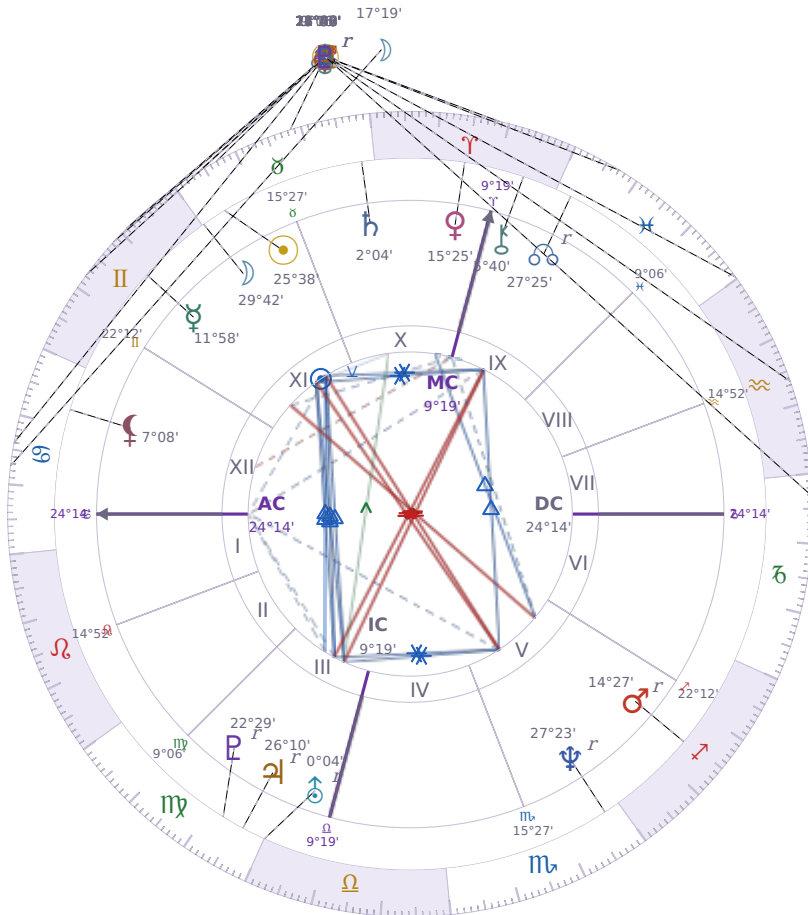

DAILY HOROSCOPE

Tucker Swanson McNear Carlson

American political commentator (born 1969)

♉ Taurus May 16, 1969 10:07 San Francisco

Sunday, 16 May 2021

TRANSITS FOR TODAY

☉ Sun	in ♉ Taurus	25°50'31"
☾ Moon	in ♋ Cancer	17°19'33"
☿ Mercury	in ♊ Gemini	17°43'04"
♀ Venus	in ♊ Gemini	9°06'46"
♂ Mars	in ♋ Cancer	14°00'27"
♃ Jupiter	in ♓ Pisces	0°16'36"
♄ Saturn	in ♒ Aquarius	13°28'43"
♅ Uranus	in ♉ Taurus	11°34'40"
♆ Neptune	in ♓ Pisces	22°46'02"
♇ Pluto	in ♐ Capricorn Rx	26°43'33"
♁ Chiron	in ♈ Aries	11°27'53"
♊ NNode	in ♊ Gemini Rx	11°40'58"
♋ Lilith	in ♉ Taurus	23°02'03"

NATAL PLANETS

☉ Sun	in ♉ Taurus	25°38'16"	XI
☾ Moon	in ♉ Taurus	29°42'46"	XI
☿ Mercury	in ♊ Gemini	11°58'12"	XI
♀ Venus	in ♈ Aries	15°25'00"	X
♂ Mars	in ♐ Sagittarius	14°27'19"	V Rx
♃ Jupiter	in ♍ Virgo	26°10'12"	III Rx
♄ Saturn	in ♉ Taurus	2°04'36"	X
♅ Uranus	in ♎ Libra	0°04'09"	III Rx
♆ Neptune	in ♏ Scorpio	27°23'30"	V Rx
♇ Pluto	in ♍ Virgo	22°29'00"	III Rx
♁ Chiron	in ♈ Aries	5°40'23"	IX
♊ North Node	in ♋ Pisces	27°25'37"	IX Rx
♁ Lilith	in ♋ Cancer	7°08'35"	XII