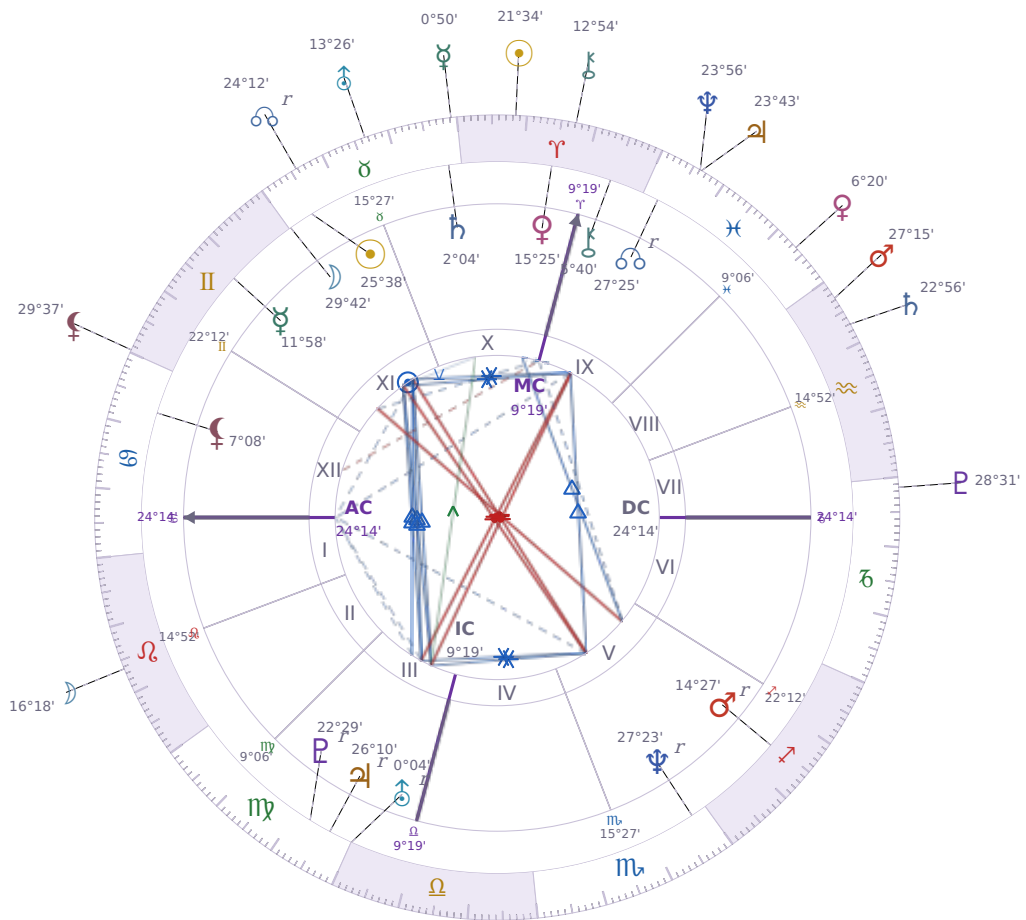

DAILY HOROSCOPE

Tucker Swanson McNear Carlson

American political commentator (born 1969)

♉ Taurus May 16, 1969 10:07 San Francisco

Monday, 11 April 2022

TRANSITS FOR TODAY

☉ Sun	in ♈ Aries	21°34'59"
☾ Moon	in ♌ Leo	16°18'29"
☿ Mercury	in ♉ Taurus	0°50'24"
♀ Venus	in ♓ Pisces	6°20'14"
♂ Mars	in ♒ Aquarius	27°15'25"
♃ Jupiter	in ♓ Pisces	23°43'36"
♄ Saturn	in ♒ Aquarius	22°56'38"

♅ Uranus	in ♉ Taurus	13°26'42"
♆ Neptune	in ♋ Pisces	23°56'28"
♇ Pluto	in ♏ Capricorn	28°31'05"
♁ Chiron	in ♈ Aries	12°54'09"
♊ NNode	in ♉ Taurus Rx	24°12'32"
♁ Lilith	in ♊ Gemini	29°37'07"

NATAL PLANETS

KEY DATE

☿ Mercury enters ♉ Taurus

Mercury moving into *Taurus* shifts how you **communicate and think** — you'll notice yourself speaking more slowly, choosing words with care instead of rushing through sentences. At work and in conversations, people tend to **focus on practical details** and want concrete facts rather than abstract ideas, which means discussions about money, plans, or decisions take longer but reach clearer agreements. This transit makes most people **stick to their positions** once they've decided something, so expect less back-and-forth and more people digging in on what they actually believe.