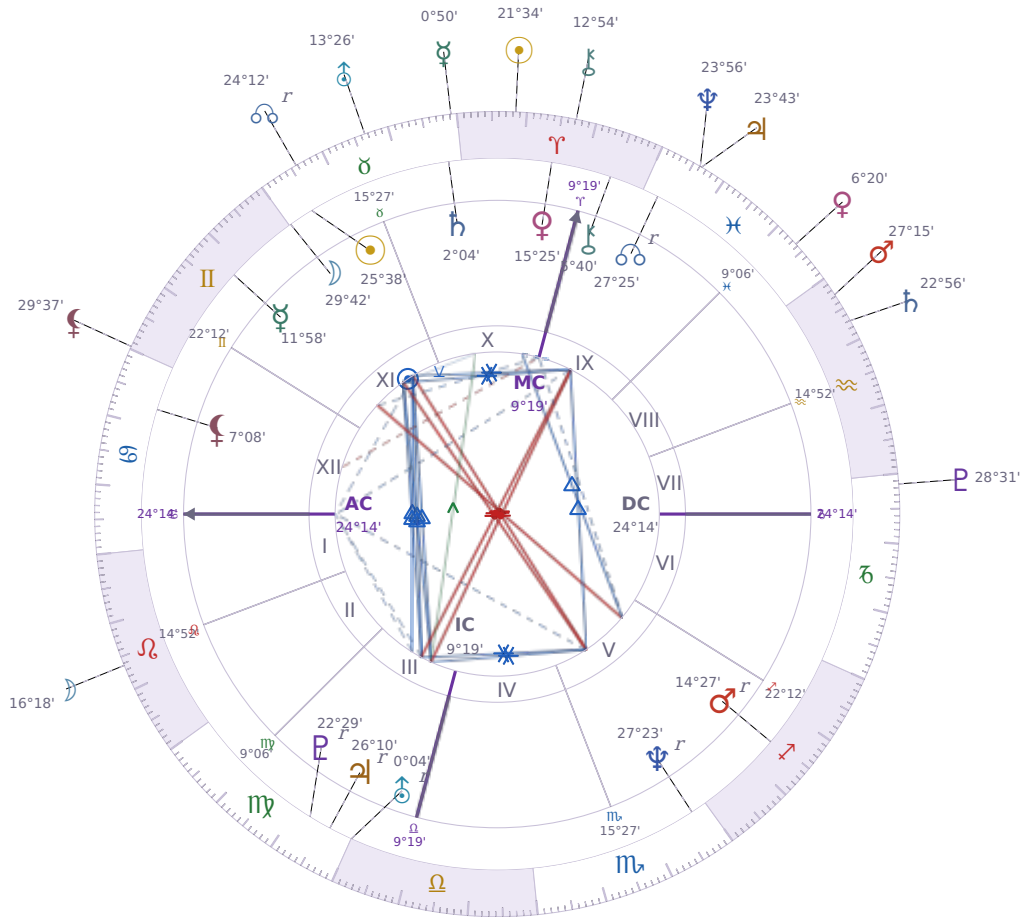

DAILY HOROSCOPE

Tucker Swanson McNear Carlson

American political commentator (born 1969)

♉ Taurus May 16, 1969 10:07 San Francisco

Monday, 11 April 2022

TRANSITS FOR TODAY

☉ Sun	in ♈ Aries	21°34'59"
☾ Moon	in ♌ Leo	16°18'29"
☿ Mercury	in ♉ Taurus	0°50'24"
♀ Venus	in ♋ Pisces	6°20'14"
♂ Mars	in ♒ Aquarius	27°15'25"
♃ Jupiter	in ♋ Pisces	23°43'36"
♄ Saturn	in ♒ Aquarius	22°56'38"
♅ Uranus	in ♉ Taurus	13°26'42"
♆ Neptune	in ♋ Pisces	23°56'28"
♇ Pluto	in ♏ Capricorn	28°31'05"
♁ Chiron	in ♈ Aries	12°54'09"
♁ NNode	in ♉ Taurus Rx	24°12'32"
♁ Lilith	in ♊ Gemini	29°37'07"

NATAL PLANETS

☉ Sun	in ♉ Taurus	25°38'16"	XI
☾ Moon	in ♉ Taurus	29°42'46"	XI
☿ Mercury	in ♊ Gemini	11°58'12"	XI
♀ Venus	in ♈ Aries	15°25'00"	X
♂ Mars	in ♐ Sagittarius	14°27'19"	V Rx
♃ Jupiter	in ♍ Virgo	26°10'12"	III Rx
♄ Saturn	in ♉ Taurus	2°04'36"	X
♅ Uranus	in ♎ Libra	0°04'09"	III Rx
♆ Neptune	in ♏ Scorpio	27°23'30"	V Rx
♇ Pluto	in ♍ Virgo	22°29'00"	III Rx
♁ Chiron	in ♈ Aries	5°40'23"	IX
♊ North Node	in ♋ Pisces	27°25'37"	IX Rx
♁ Lilith	in ♋ Cancer	7°08'35"	XII

KEY DATE

☿ Mercury enters ♉ Taurus

Mercury moving into *Taurus* shifts how you **communicate and think** — you'll notice yourself speaking more slowly, choosing words with care instead of rushing through sentences. At work and in conversations, people tend to **focus on practical details** and want concrete facts rather than abstract ideas, which means discussions about money, plans, or decisions take longer but reach clearer agreements. This transit makes most people **stick to their positions** once they've decided something, so expect less back-and-forth and more people digging in on what they actually believe.