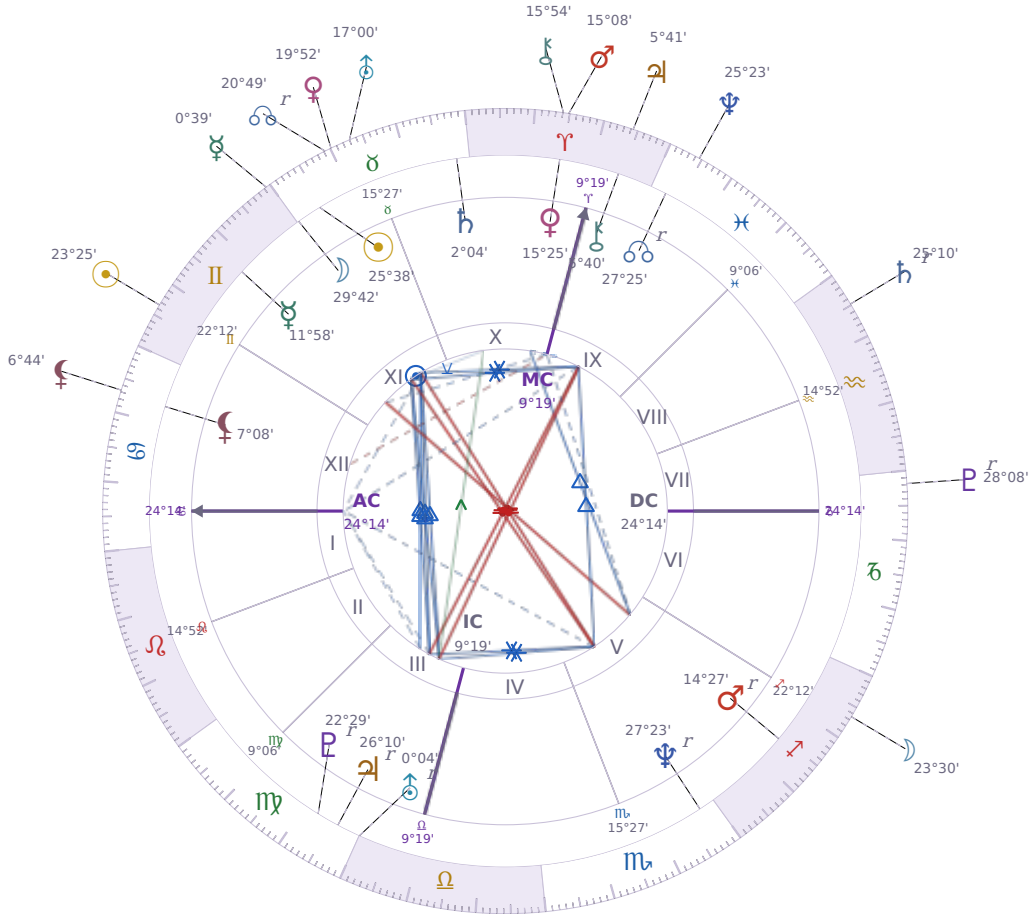

DAILY HOROSCOPE

Tucker Swanson McNear Carlson

American political commentator (born 1969)

♉ Taurus May 16, 1969 10:07 San Francisco

Tuesday, 14 June 2022

TRANSITS FOR TODAY

☉ Sun	in ♊ Gemini	23°25'42"
☾ Moon	in ♊ Sagittarius	23°30'35"
☿ Mercury	in ♊ Gemini	0°39'44"
♀ Venus	in ♉ Taurus	19°52'56"
♂ Mars	in ♈ Aries	15°08'41"
♃ Jupiter	in ♈ Aries	5°41'18"
♄ Saturn	in ♈ Aquarius Rx	25°10'42"
♅ Uranus	in ♈ Taurus	17°00'00"
♆ Neptune	in ♈ Pisces	25°23'27"
♇ Pluto	in ♏ Capricorn Rx	28°08'30"
♁ Chiron	in ♈ Aries	15°54'37"
♊ NNode	in ♈ Taurus Rx	20°49'12"
♋ Lilith	in ♋ Cancer	6°44'32"

NATAL PLANETS

☉ Sun	in ♉ Taurus	25°38'16"	XI
☾ Moon	in ♉ Taurus	29°42'46"	XI
☿ Mercury	in ♊ Gemini	11°58'12"	XI
♀ Venus	in ♈ Aries	15°25'00"	X
♂ Mars	in ♐ Sagittarius	14°27'19"	V Rx
♃ Jupiter	in ♍ Virgo	26°10'12"	III Rx
♄ Saturn	in ♉ Taurus	2°04'36"	X
♅ Uranus	in ♎ Libra	0°04'09"	III Rx
♆ Neptune	in ♏ Scorpio	27°23'30"	V Rx
♇ Pluto	in ♍ Virgo	22°29'00"	III Rx
♁ Chiron	in ♈ Aries	5°40'23"	IX
♊ North Node	in ♋ Pisces	27°25'37"	IX Rx
♁ Lilith	in ♋ Cancer	7°08'35"	XII