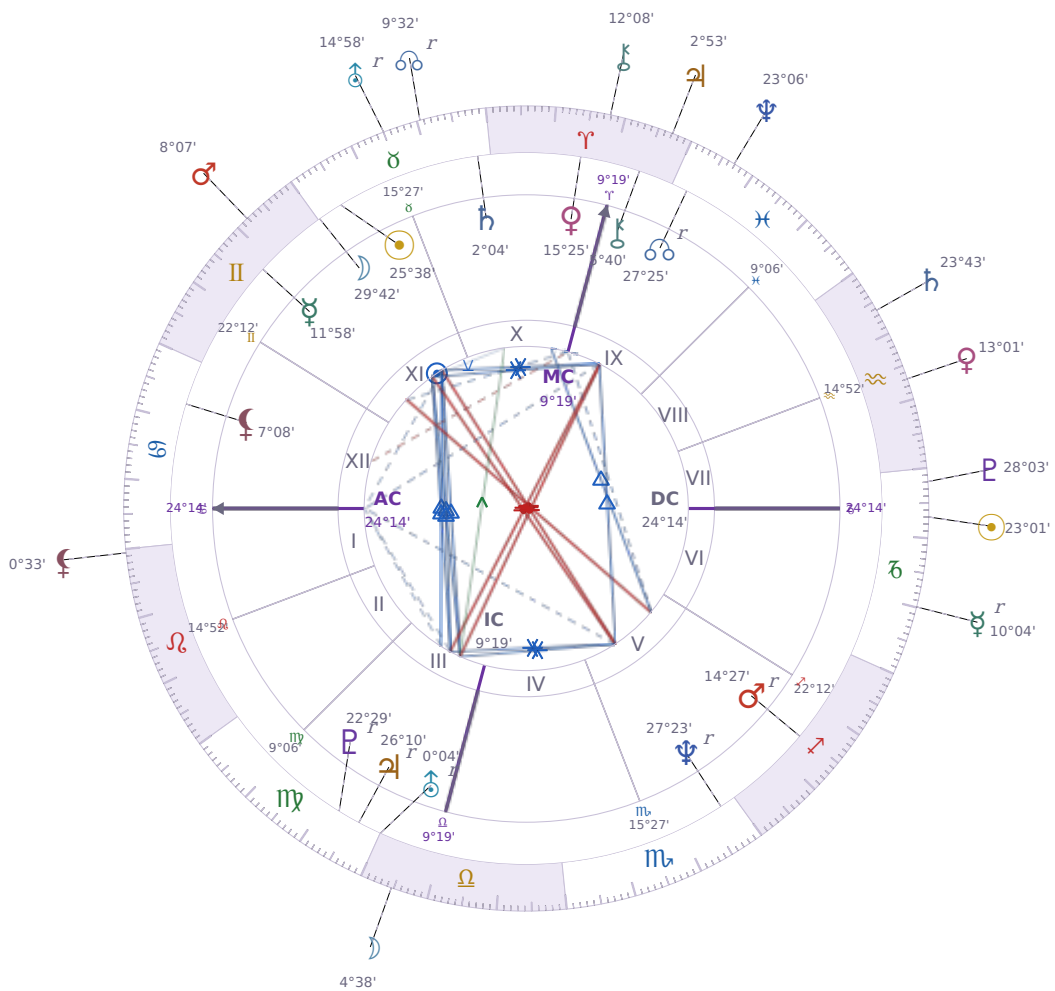

DAILY HOROSCOPE

Tucker Swanson McNear Carlson

American political commentator (born 1969)

♉ Taurus May 16, 1969 10:07 San Francisco

Friday, 13 January 2023

TRANSITS FOR TODAY

☉ Sun	in ♐ Capricorn	23°01'09"
☾ Moon	in ♎ Libra	4°38'36"
☿ Mercury	in ♐ Capricorn Rx	10°04'42"
♀ Venus	in ♒ Aquarius	13°01'21"
♂ Mars	in ♊ Gemini	8°07'54"
♃ Jupiter	in ♈ Aries	2°53'53"
♄ Saturn	in ♒ Aquarius	23°43'49"

♅ Uranus	in ♉ Taurus Rx	14°58'47"
♆ Neptune	in ♓ Pisces	23°06'37"
♇ Pluto	in ♑ Capricorn	28°03'38"
♁ Chiron	in ♈ Aries	12°08'20"
♁ NNode	in ♉ Taurus Rx	9°32'31"
♁ Lilith	in ♌ Leo	0°33'08"

## NATAL PLANETS

☉ Sun	in ♉ Taurus	25°38'16"	XI
☾ Moon	in ♉ Taurus	29°42'46"	XI
☿ Mercury	in ♊ Gemini	11°58'12"	XI
♀ Venus	in ♈ Aries	15°25'00"	X
♂ Mars	in ♐ Sagittarius	14°27'19"	V Rx
♃ Jupiter	in ♍ Virgo	26°10'12"	III Rx
♄ Saturn	in ♉ Taurus	2°04'36"	X
♅ Uranus	in ♎ Libra	0°04'09"	III Rx
♆ Neptune	in ♏ Scorpio	27°23'30"	V Rx
♇ Pluto	in ♍ Virgo	22°29'00"	III Rx
♁ Chiron	in ♈ Aries	5°40'23"	IX
♁ North Node	in ♓ Pisces	27°25'37"	IX Rx
♁ Lilith	in ♋ Cancer	7°08'35"	XII