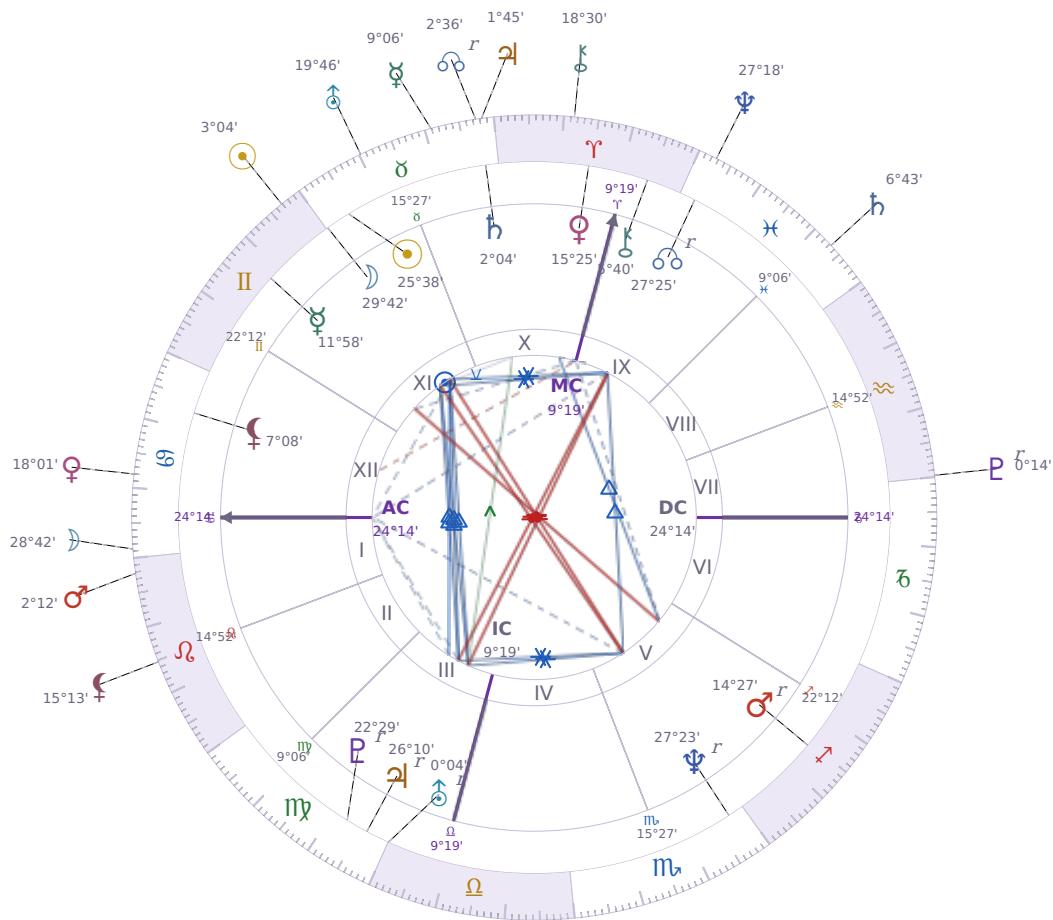

DAILY HOROSCOPE

Tucker Swanson McNear Carlson

American political commentator (born 1969)

♉ Taurus May 16, 1969 10:07 San Francisco

Wednesday, 24 May 2023

TRANSITS FOR TODAY

☉ Sun	in ♊ Gemini	3°04'50"
☾ Moon	in ♋ Cancer	28°42'42"
☿ Mercury	in ♉ Taurus	9°06'19"
♀ Venus	in ♋ Cancer	18°01'24"
♂ Mars	in ♌ Leo	2°12'14"
♃ Jupiter	in ♉ Taurus	1°45'17"
♄ Saturn	in ♋ Pisces	6°43'51"

♅ Uranus	in ♉ Taurus	19°46'50"
♆ Neptune	in ♋ Pisces	27°18'47"
♇ Pluto	in ♒ Aquarius Rx	0°14'43"
♁ Chiron	in ♈ Aries	18°30'01"
♁ NNode	in ♉ Taurus Rx	2°36'18"
♁ Lilith	in ♌ Leo	15°13'52"

NATAL PLANETS

☉ Sun	in ♉ Taurus	25°38'16"	XI
☾ Moon	in ♉ Taurus	29°42'46"	XI
☿ Mercury	in ♊ Gemini	11°58'12"	XI
♀ Venus	in ♈ Aries	15°25'00"	X
♂ Mars	in ♐ Sagittarius	14°27'19"	V Rx
♃ Jupiter	in ♍ Virgo	26°10'12"	III Rx
♄ Saturn	in ♉ Taurus	2°04'36"	X
♅ Uranus	in ♎ Libra	0°04'09"	III Rx
♆ Neptune	in ♏ Scorpio	27°23'30"	V Rx
♇ Pluto	in ♍ Virgo	22°29'00"	III Rx
♁ Chiron	in ♈ Aries	5°40'23"	IX
♁ North Node	in ♋ Pisces	27°25'37"	IX Rx
♁ Lilith	in ♋ Cancer	7°08'35"	XII