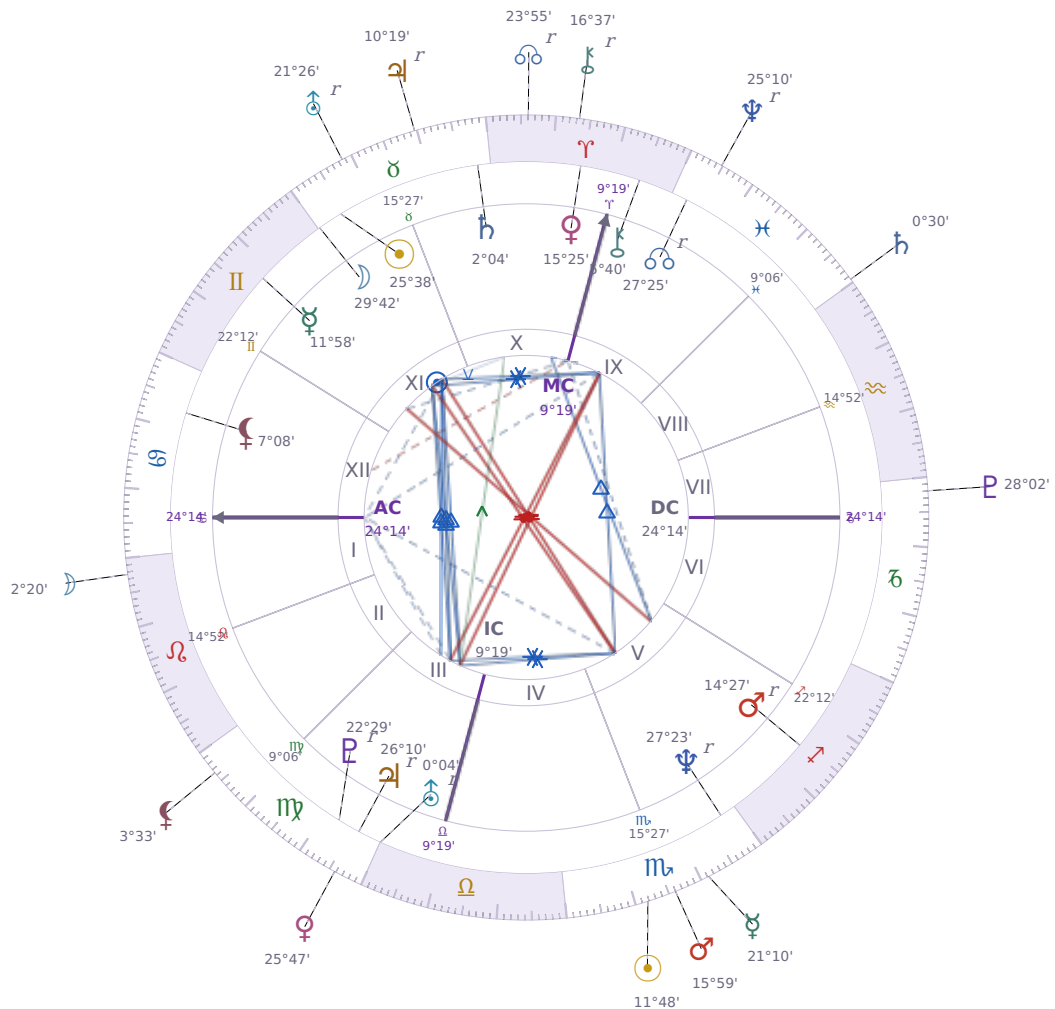

DAILY HOROSCOPE

## Tucker Swanson McNear Carlson

American political commentator (born 1969)

♉ Taurus May 16, 1969 10:07 San Francisco

**Saturday, 4 November 2023**