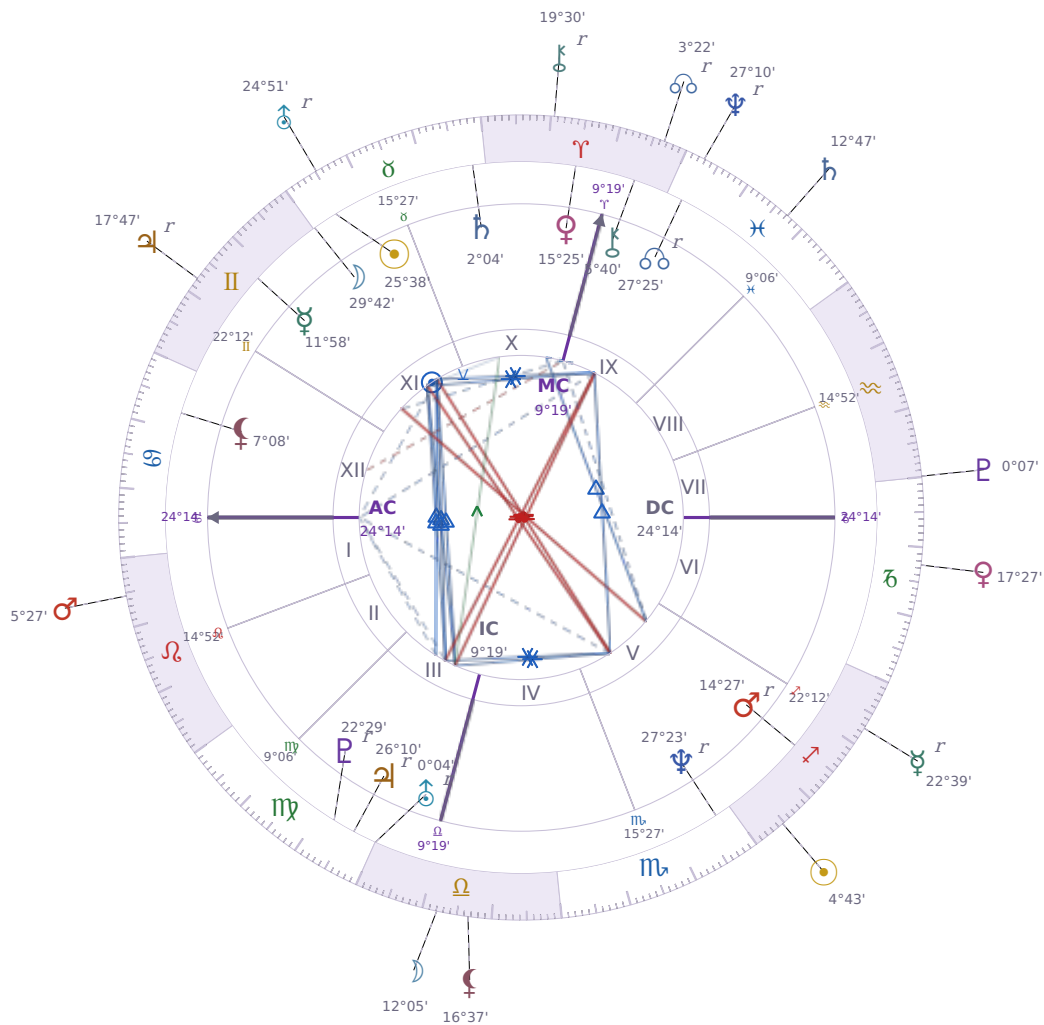

DAILY HOROSCOPE

Tucker Swanson McNear Carlson

American political commentator (born 1969)

♉ Taurus May 16, 1969 10:07 San Francisco

Tuesday, 26 November 2024

TRANSITS FOR TODAY

☉ Sun	in ♏ Sagittarius	4°43'16"
☾ Moon	in ♎ Libra	12°05'56"
☿ Mercury	in ♏ Sagittarius Rx	22°39'34"
♀ Venus	in ♐ Capricorn	17°27'01"
♂ Mars	in ♌ Leo	5°27'45"
♃ Jupiter	in ♊ Gemini Rx	17°47'01"
♄ Saturn	in ♓ Pisces	12°47'50"

♅ Uranus	in ♉ Taurus Rx	24°51'08"
♆ Neptune	in ♓ Pisces Rx	27°10'07"
♇ Pluto	in ♒ Aquarius	0°07'43"
♁ Chiron	in ♈ Aries Rx	19°30'11"
♁ NNode	in ♈ Aries Rx	3°22'36"
♁ Lilith	in ♎ Libra	16°37'36"

NATAL PLANETS