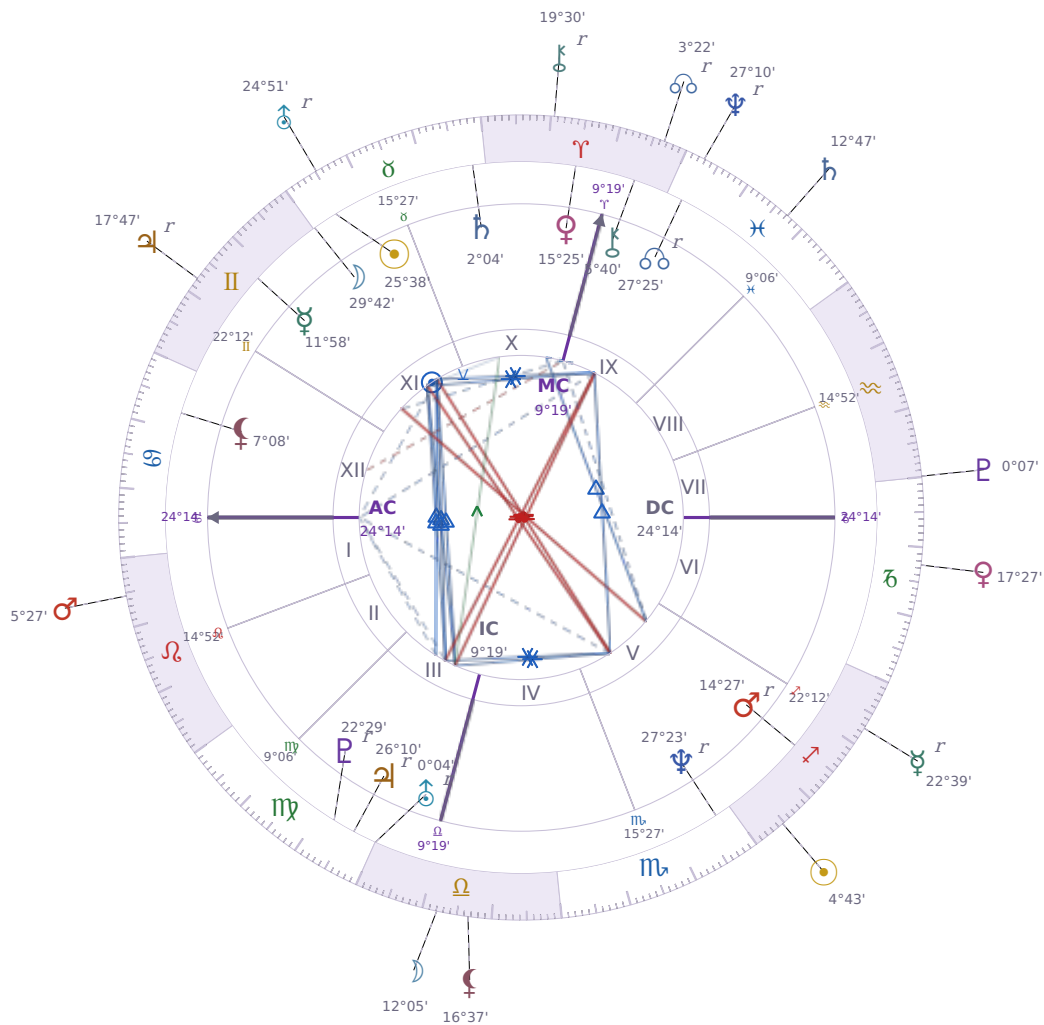

DAILY HOROSCOPE

Tucker Swanson McNear Carlson

American political commentator (born 1969)

♉ Taurus May 16, 1969 10:07 San Francisco

Tuesday, 26 November 2024

TRANSITS FOR TODAY

☉ Sun	in ♐ Sagittarius	4°43'16"
☾ Moon	in ♎ Libra	12°05'56"
☿ Mercury	in ♐ Sagittarius Rx	22°39'34"
♀ Venus	in ♏ Capricorn	17°27'01"
♂ Mars	in ♌ Leo	5°27'45"
♃ Jupiter	in ♊ Gemini Rx	17°47'01"
♄ Saturn	in ♓ Pisces	12°47'50"

♅ Uranus	in ♉ Taurus Rx	24°51'08"
♆ Neptune	in ♓ Pisces Rx	27°10'07"
♇ Pluto	in ♒ Aquarius	0°07'43"
♁ Chiron	in ♈ Aries Rx	19°30'11"
♊ NNode	in ♈ Aries Rx	3°22'36"
♁ Lilith	in ♎ Libra	16°37'36"

NATAL PLANETS