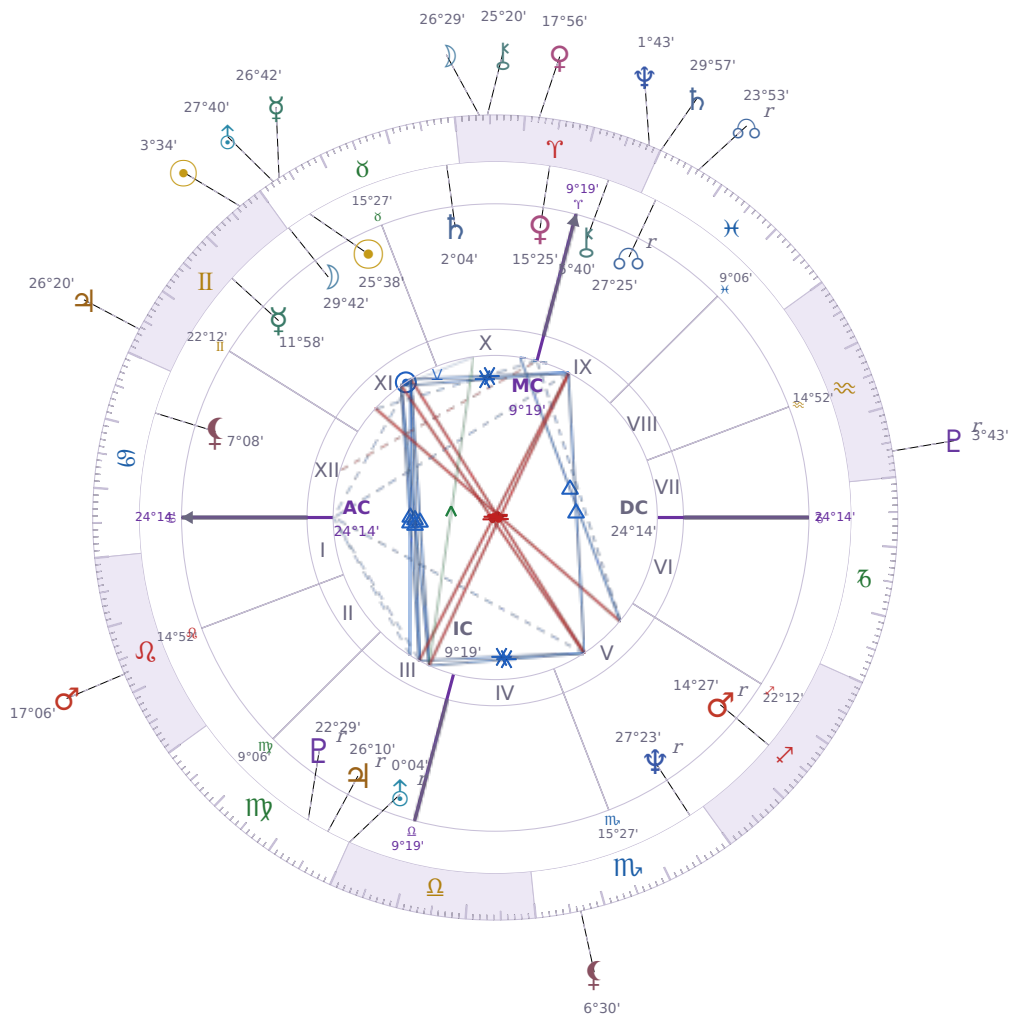

DAILY HOROSCOPE

Tucker Swanson McNear Carlson

American political commentator (born 1969)

♉ Taurus May 16, 1969 10:07 San Francisco

Saturday, 24 May 2025

TRANSITS FOR TODAY

|           |             |           |
|-----------|-------------|-----------|
| ☉ Sun     | in ♊ Gemini | 3°34'13"  |
| ☾ Moon    | in ♈ Aries  | 26°29'56" |
| ☿ Mercury | in ♉ Taurus | 26°42'27" |
| ♀ Venus   | in ♈ Aries  | 17°56'10" |
| ♂ Mars    | in ♌ Leo    | 17°06'58" |
| ♃ Jupiter | in ♊ Gemini | 26°20'02" |
| ♄ Saturn  | in ♓ Pisces | 29°57'03" |

|           |                  |           |
|-----------|------------------|-----------|
| ♅ Uranus  | in ♉ Taurus      | 27°40'35" |
| ♆ Neptune | in ♈ Aries       | 1°43'01"  |
| ♇ Pluto   | in ♒ Aquarius Rx | 3°43'43"  |
| ♁ Chiron  | in ♈ Aries       | 25°20'30" |
| ♁ NNode   | in ♓ Pisces Rx   | 23°53'55" |
| ♁ Lilith  | in ♏ Scorpio     | 6°30'19"  |

## NATAL PLANETS

|              |                  |           |        |
|--------------|------------------|-----------|--------|
| ☉ Sun        | in ♉ Taurus      | 25°38'16" | XI     |
| ☾ Moon       | in ♉ Taurus      | 29°42'46" | XI     |
| ☿ Mercury    | in ♊ Gemini      | 11°58'12" | XI     |
| ♀ Venus      | in ♈ Aries       | 15°25'00" | X      |
| ♂ Mars       | in ♐ Sagittarius | 14°27'19" | V Rx   |
| ♃ Jupiter    | in ♍ Virgo       | 26°10'12" | III Rx |
| ♄ Saturn     | in ♉ Taurus      | 2°04'36"  | X      |
| ♅ Uranus     | in ♎ Libra       | 0°04'09"  | III Rx |
| ♆ Neptune    | in ♏ Scorpio     | 27°23'30" | V Rx   |
| ♇ Pluto      | in ♍ Virgo       | 22°29'00" | III Rx |
| ♁ Chiron     | in ♈ Aries       | 5°40'23"  | IX     |
| ♁ North Node | in ♓ Pisces      | 27°25'37" | IX Rx  |
| ♁ Lilith     | in ♋ Cancer      | 7°08'35"  | XII    |

Saturday · ♄ Saturn

**Colors:** Violet

**Stone:** Obsidian

**Number:** 8