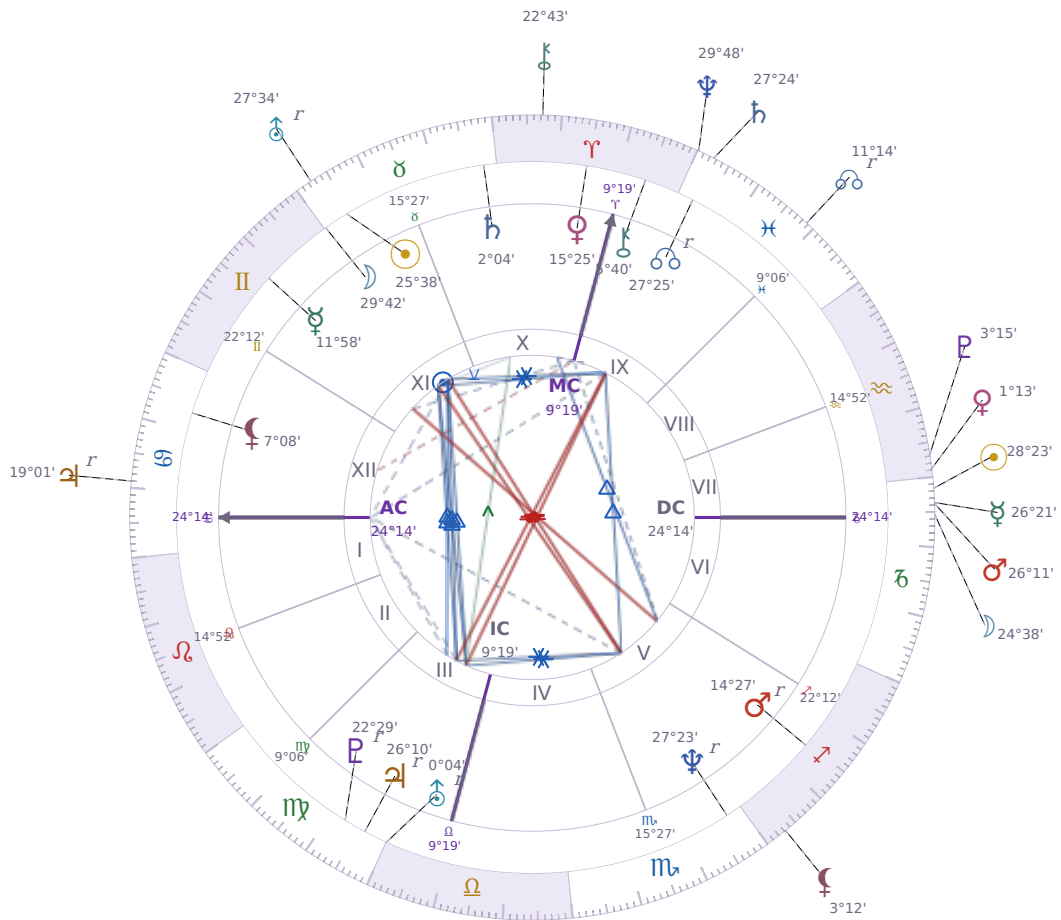

DAILY HOROSCOPE

Tucker Swanson McNear Carlson

American political commentator (born 1969)

♉ Taurus May 16, 1969 10:07 San Francisco

Sunday, 18 January 2026

TRANSITS FOR TODAY

☉ Sun	in ♑ Capricorn	28°23'54"
☾ Moon	in ♑ Capricorn	24°38'40"
☿ Mercury	in ♑ Capricorn	26°21'15"
♀ Venus	in ♒ Aquarius	1°13'10"
♂ Mars	in ♑ Capricorn	26°11'49"
♃ Jupiter	in ♋ Cancer Rx	19°01'08"
♄ Saturn	in ♓ Pisces	27°24'40"

♅ Uranus	in ♉ Taurus Rx	27°34'46"
♆ Neptune	in ♓ Pisces	29°48'22"
♇ Pluto	in ♒ Aquarius	3°15'54"
♁ Chiron	in ♈ Aries	22°43'01"
♊ NNode	in ♓ Pisces Rx	11°14'40"
♁ Lilith	in ♐ Sagittarius	3°12'56"

NATAL PLANETS