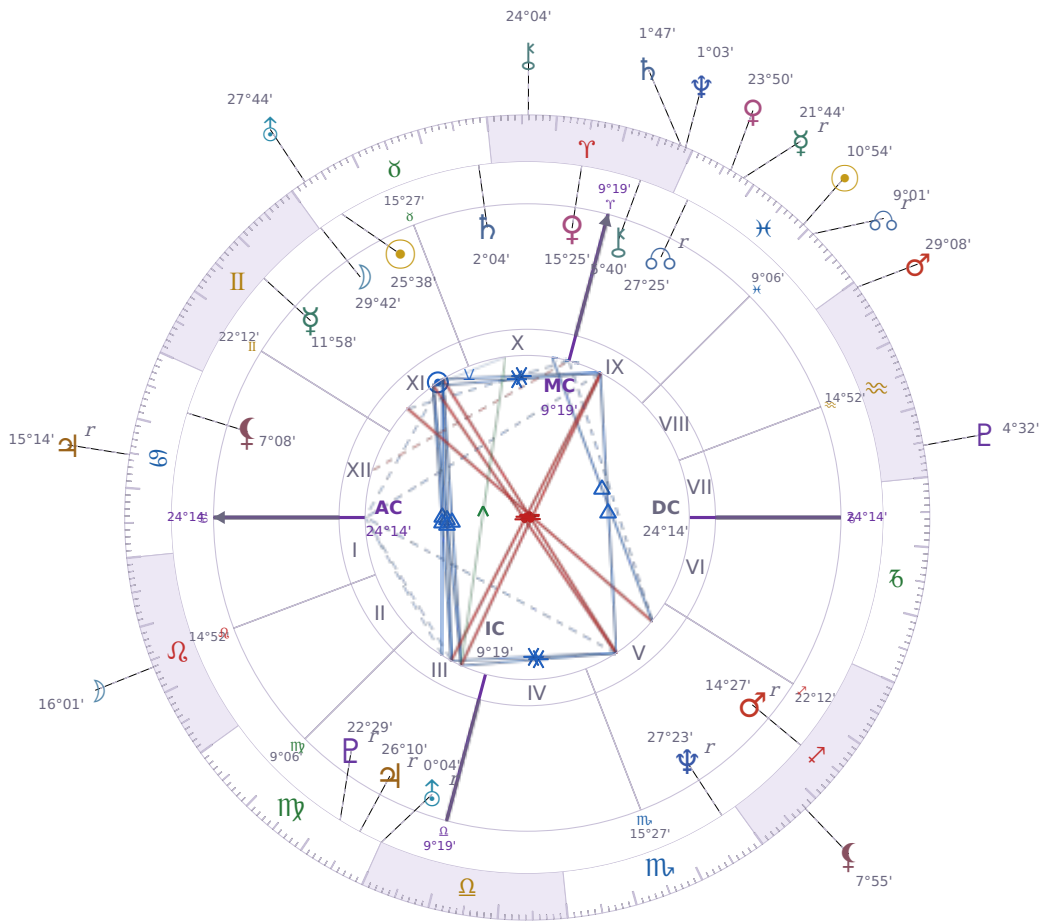

DAILY HOROSCOPE

Tucker Swanson McNear Carlson

American political commentator (born 1969)

♉ Taurus May 16, 1969 10:07 San Francisco

Sunday, 1 March 2026

TRANSITS FOR TODAY

☉ Sun	in ♉ Pisces	10°54'28"
☾ Moon	in ♌ Leo	16°01'27"
☿ Mercury	in ♉ Pisces Rx	21°44'28"
♀ Venus	in ♉ Pisces	23°50'16"
♂ Mars	in ♒ Aquarius	29°08'16"
♃ Jupiter	in ♋ Cancer Rx	15°14'22"
♄ Saturn	in ♈ Aries	1°47'01"

♅ Uranus	in ♉ Taurus	27°44'36"
♆ Neptune	in ♈ Aries	1°03'43"
♇ Pluto	in ♒ Aquarius	4°32'49"
♁ Chiron	in ♈ Aries	24°04'04"
♁ NNode	in ♓ Pisces Rx	9°01'14"
♁ Lilith	in ♐ Sagittarius	7°55'20"

NATAL PLANETS